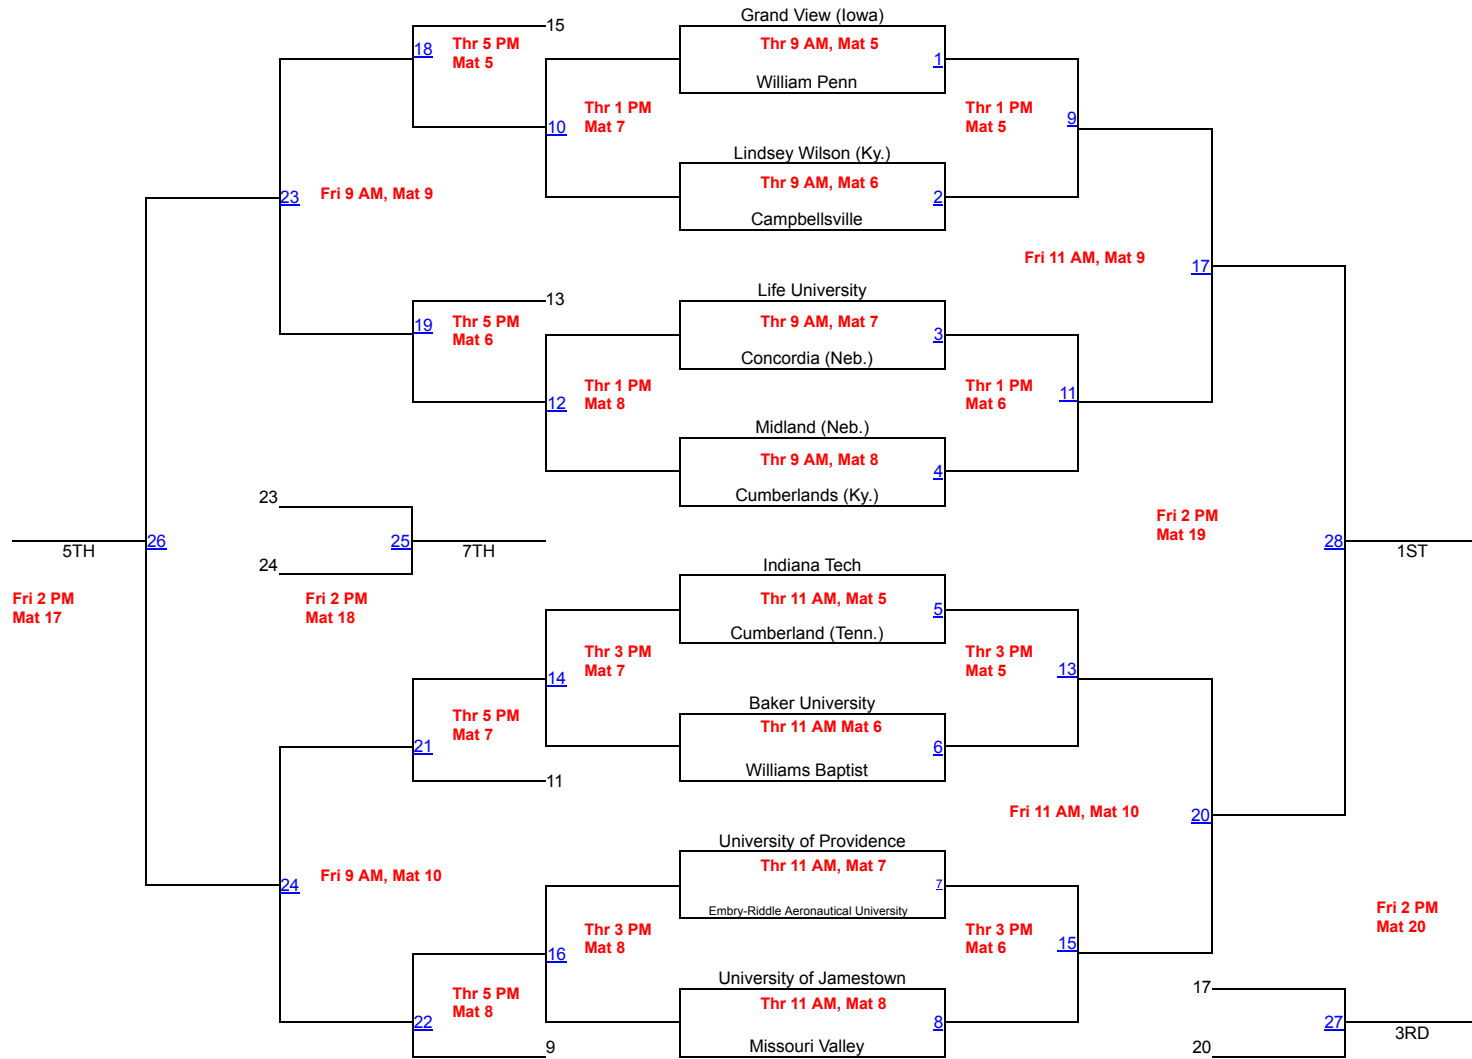

## Extra Matches

Thr 7 PM  
Mat 11

Loser Bout 10

Loser Bout 12

Thr 7 PM  
Mat 12

Loser Bout 14

Loser Bout 16

# DIVISION III BRACKET

Thr 7 PM  
Mat 13

Thr 7 PM  
Mat 14

Thr 7 PM  
Mat 15

Thr 7 PM  
Mat 16

# NJCAA BRACKET

Thr 7 PM  
Mat 7

Thr 7 PM  
Mat 8