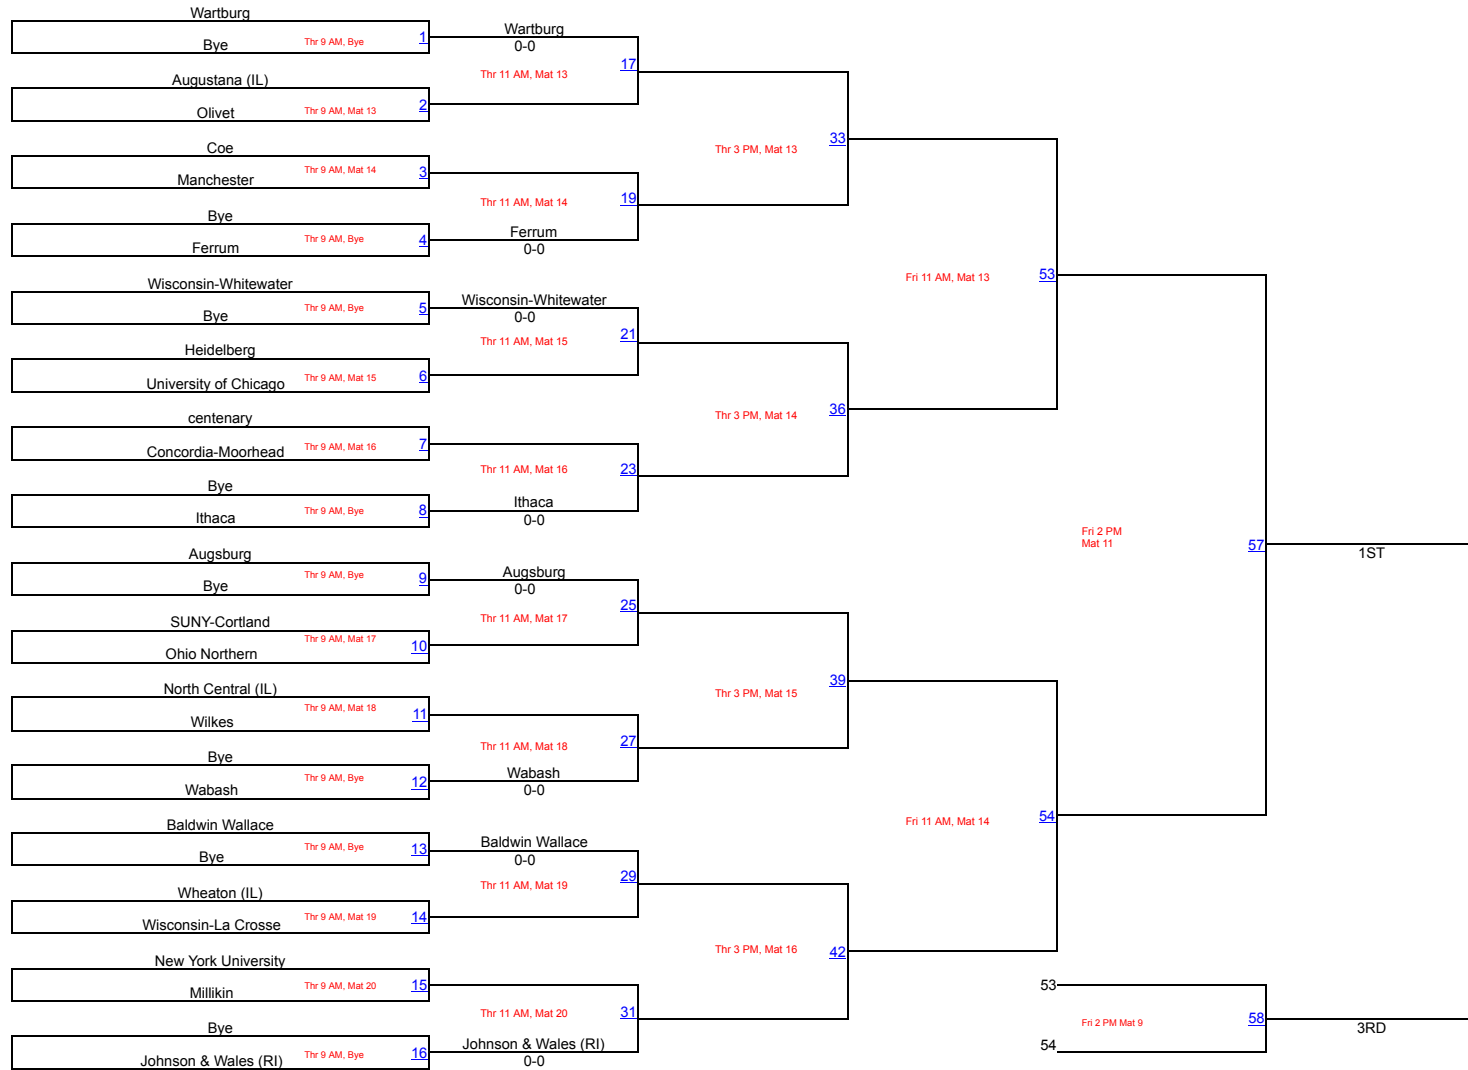

# DIVISION II BRACKET

## Extra Matches

Thr 7 PM  
Mat 11

Loser Bout 10

Loser Bout 12

Thr 7 PM  
Mat 12

Loser Bout 14

Loser Bout 16

# DIVISION III BRACKET

Thr 7 PM  
Mat 13

Thr 7 PM  
Mat 14

Thr 7 PM  
Mat 15

Thr 7 PM  
Mat 16