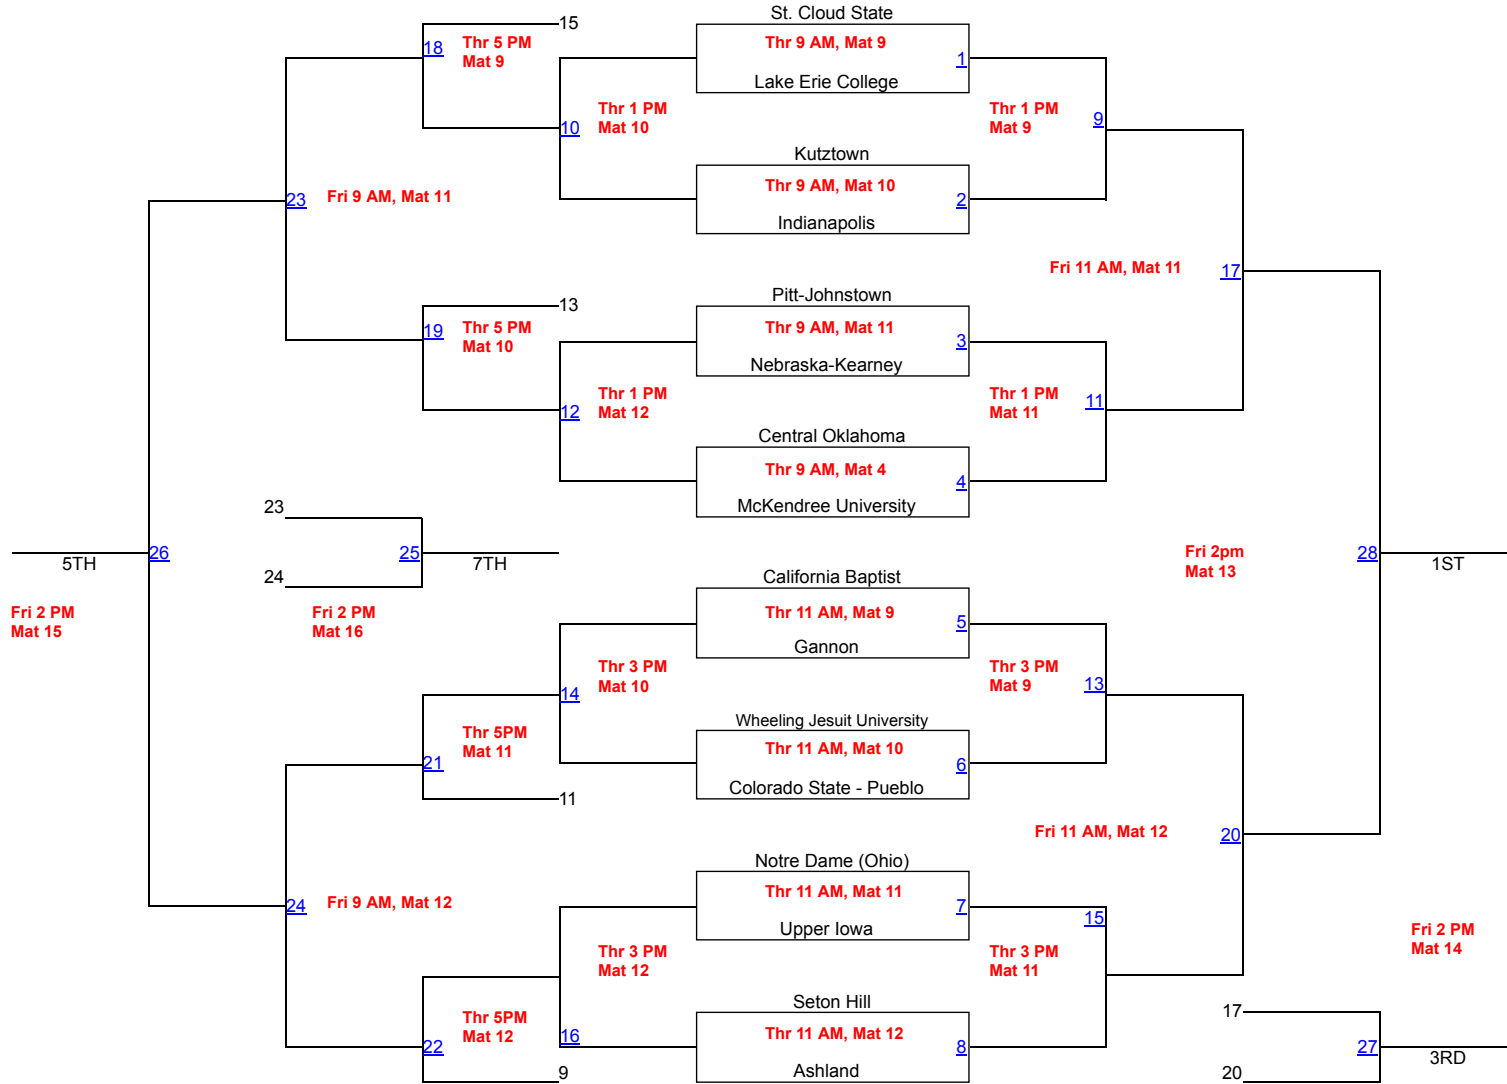

# DIVISION II BRACKET

## Extra Matches

Thr 7 PM  
Mat 11

Loser Bout 10

Loser Bout 12

Thr 7 PM  
Mat 12

Loser Bout 14

Loser Bout 16

# DIVISION III BRACKET

Thr 7 PM  
Mat 13

Thr 7 PM  
Mat 14

Thr 7 PM  
Mat 15

Thr 7 PM  
Mat 16