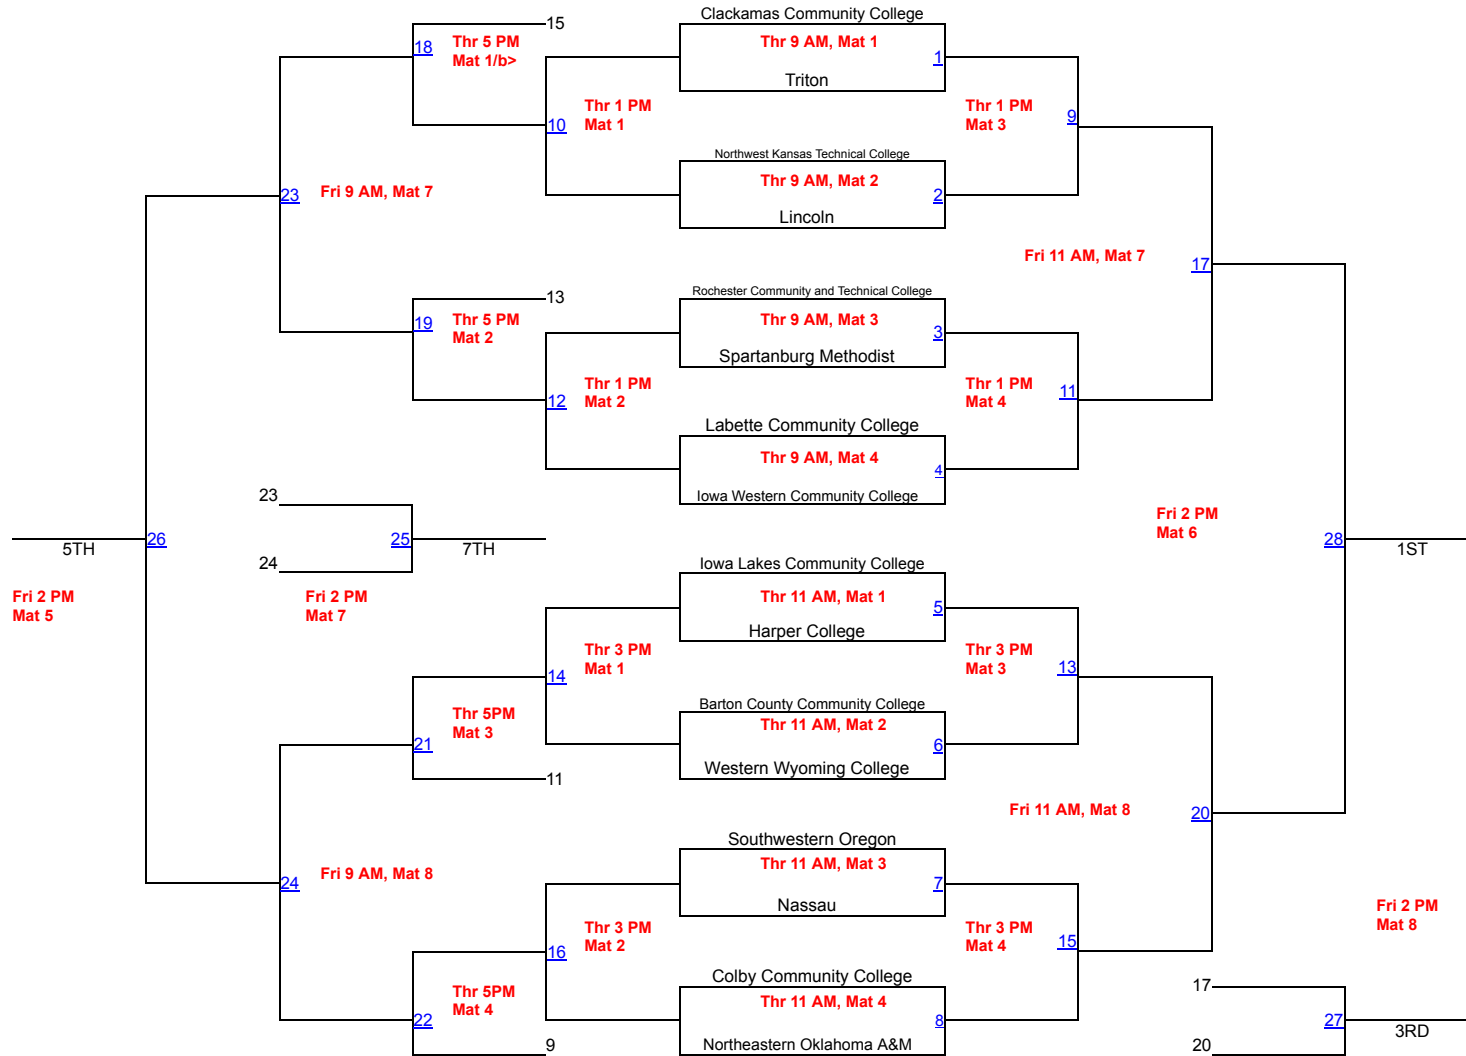

## Extra Matches

Thr 7 PM  
Mat 11

Loser Bout 10

Loser Bout 12

Thr 7 PM  
Mat 12

Loser Bout 14

Loser Bout 16

# DIVISION III BRACKET

Thr 7 PM  
Mat 13

Thr 7 PM  
Mat 14

Thr 7 PM  
Mat 15

Thr 7 PM  
Mat 16

# NJCAA BRACKET

Thr 7 PM  
Mat 7

Thr 7 PM  
Mat 8