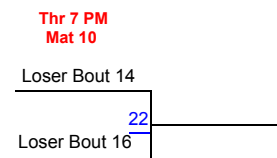

NAIA BRACKET