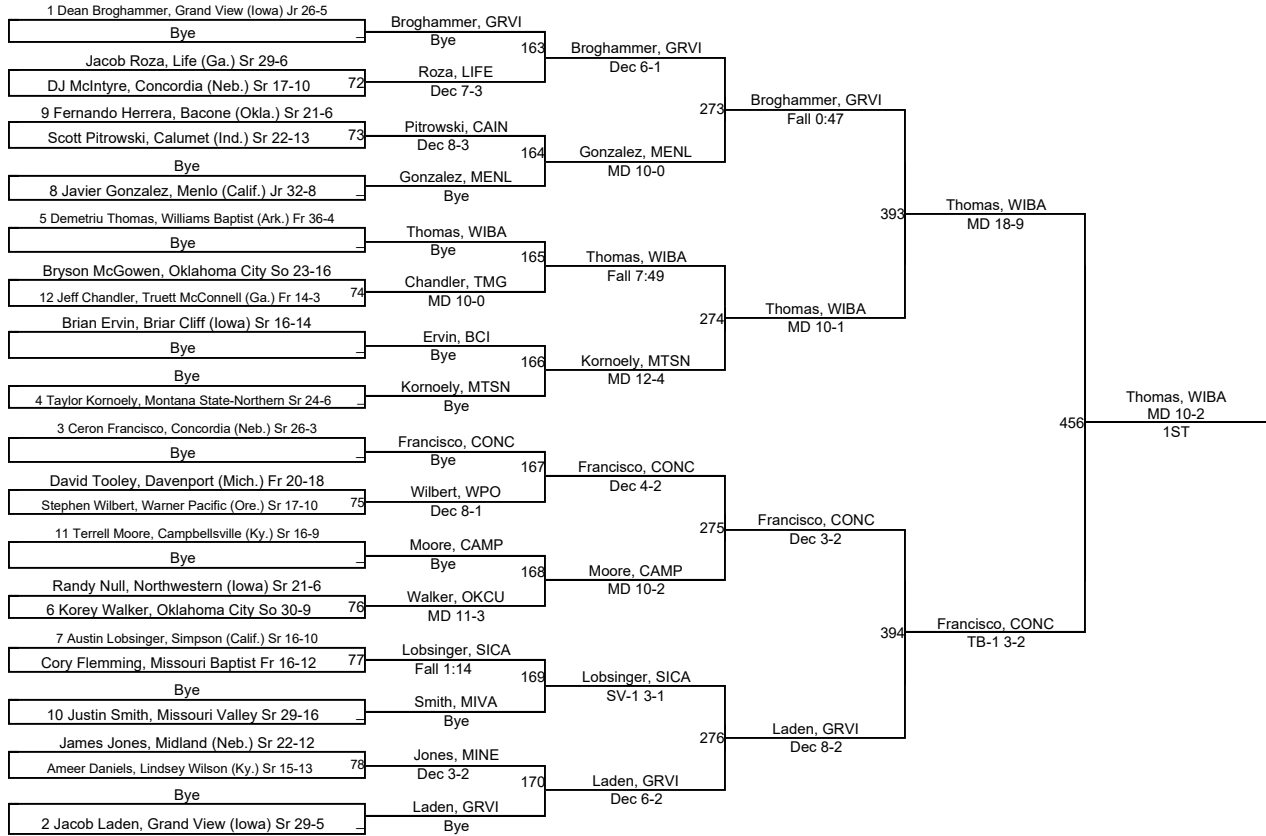

2017 NAIA National Championships

285