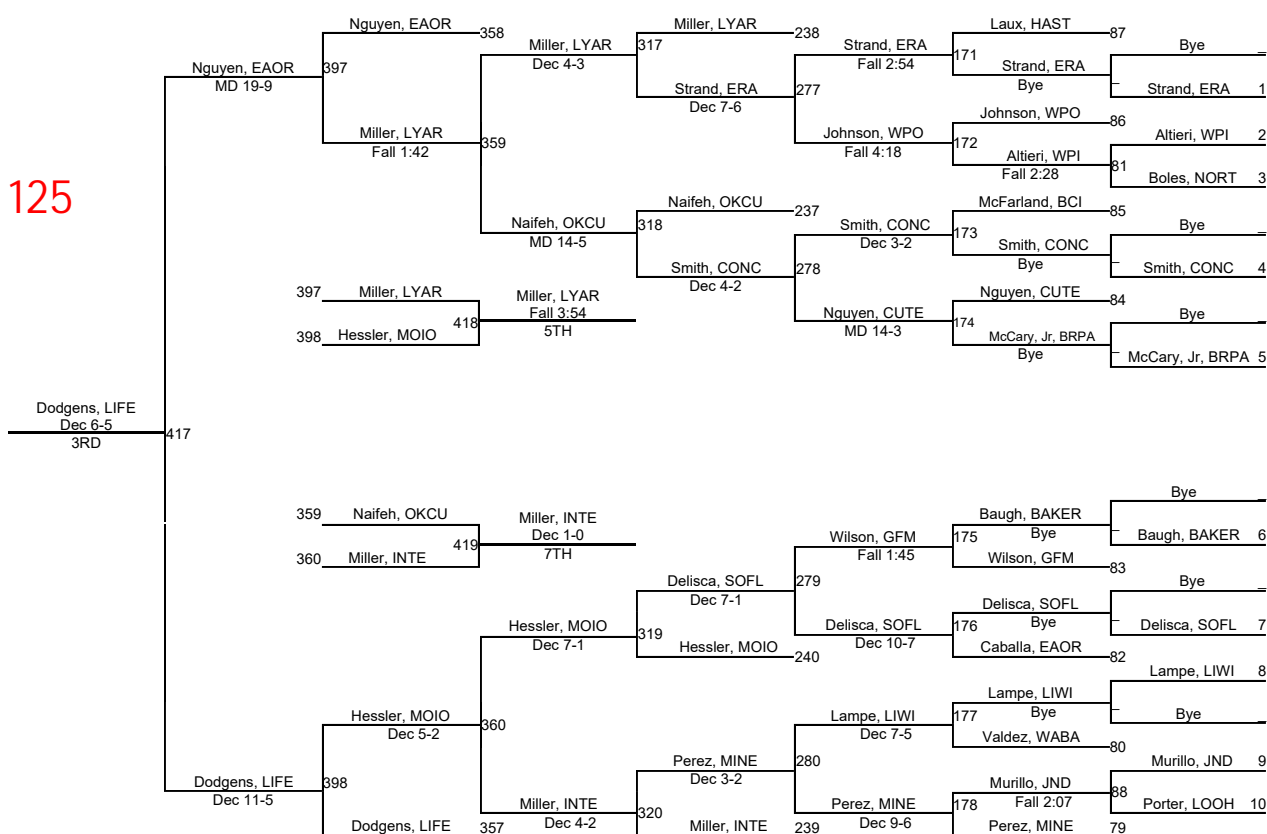

2017 NAIA National Championships

125

125