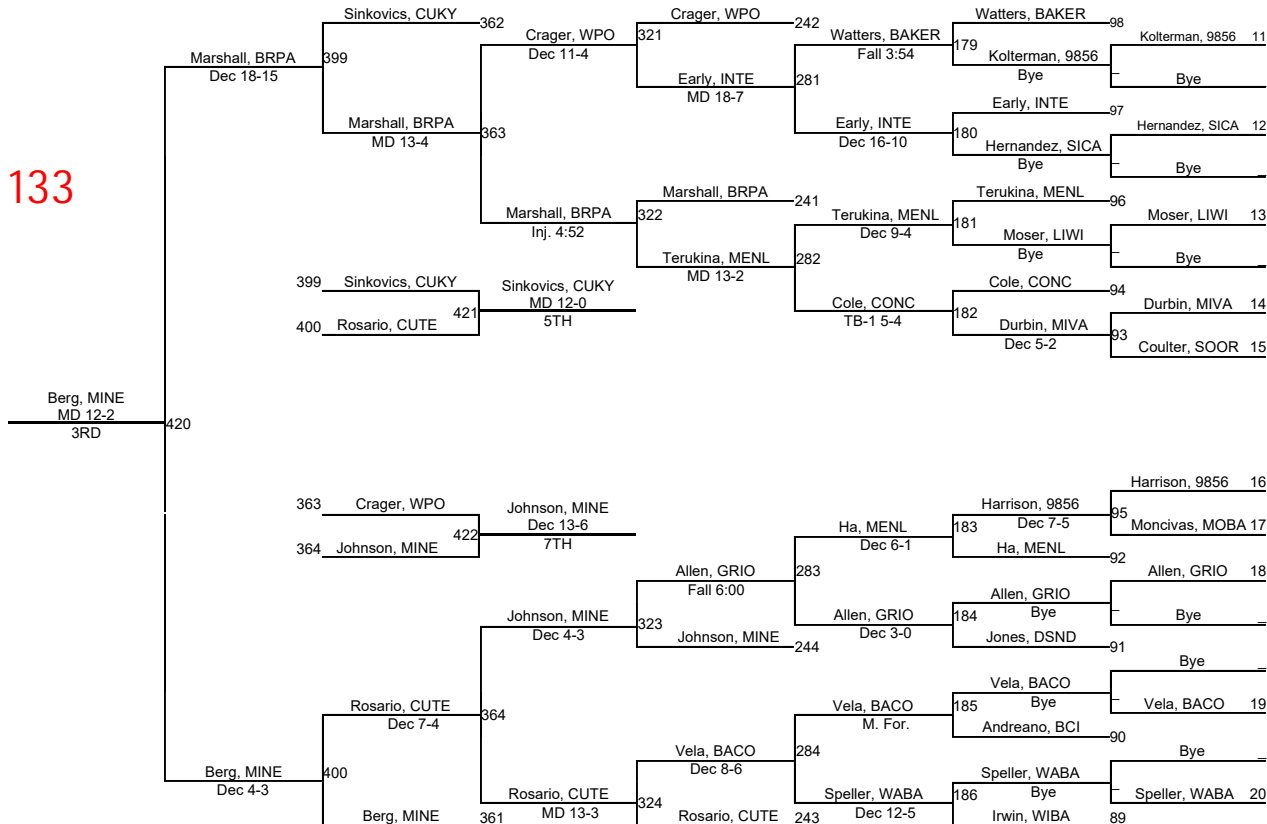

2017 NAIA National Championships

133

133