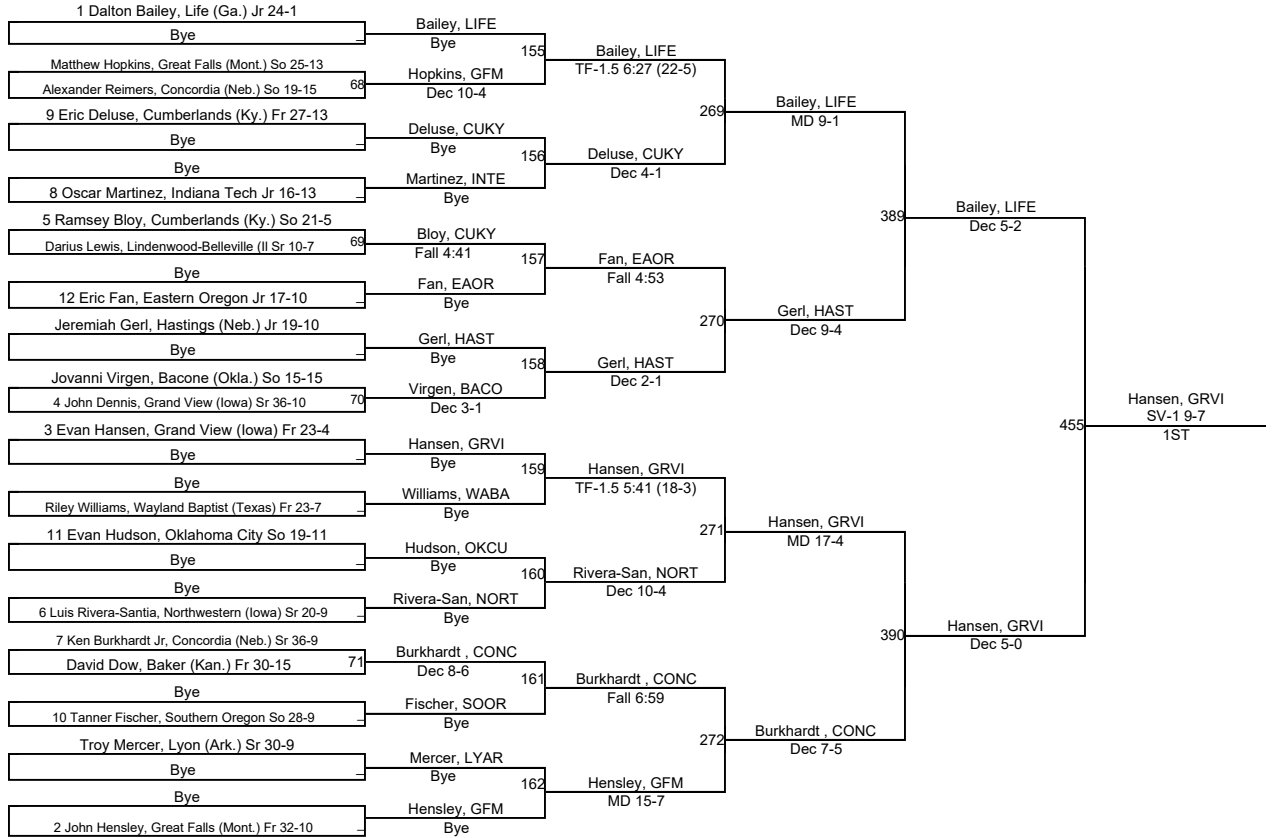

2017 NAIA National Championships

197