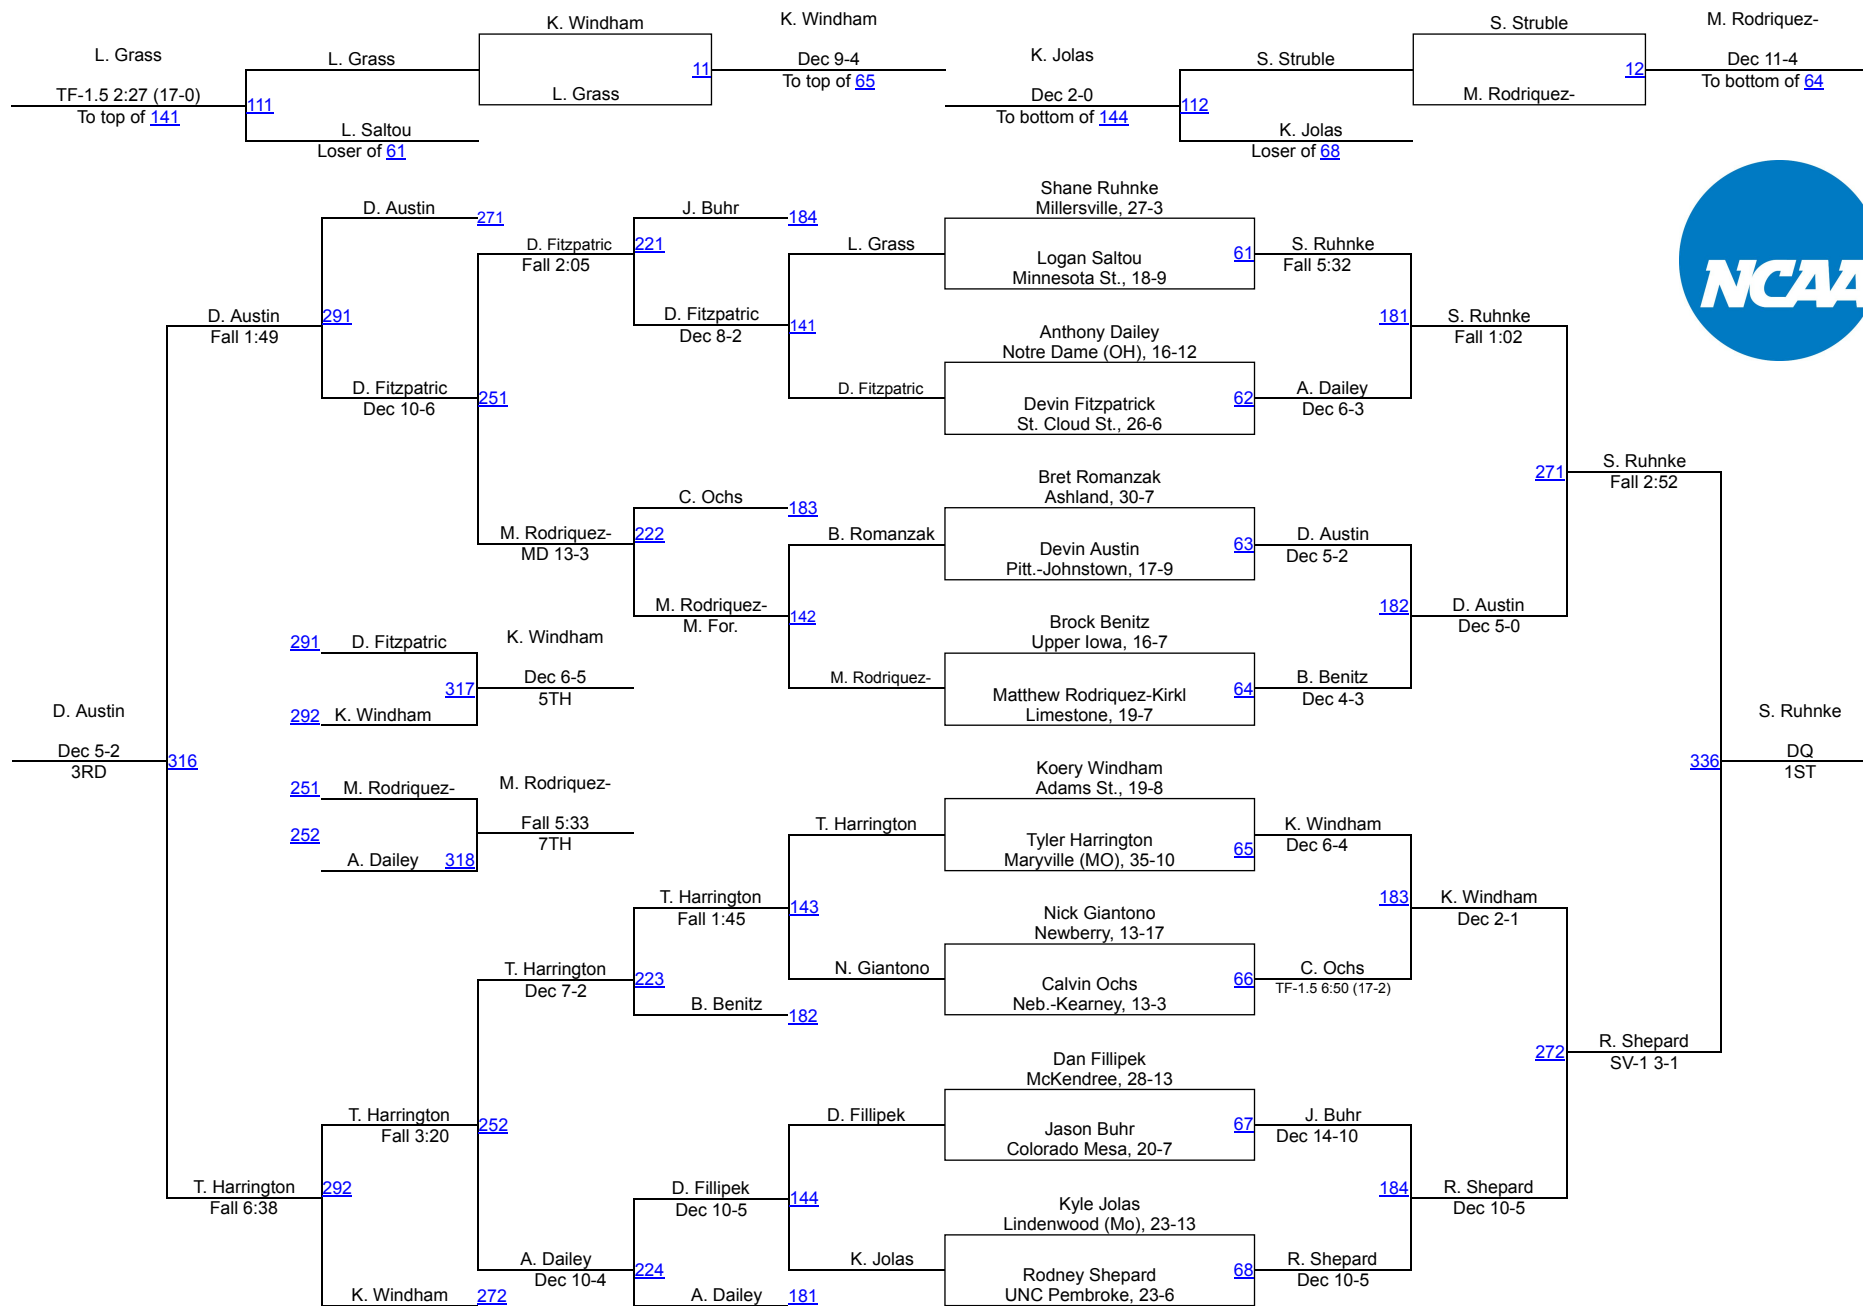

2019 NCAA Division II Championships

165

Saturday Morning Session III	Friday Night Session II	Friday Morning Session I	Fri Night Session II	Sat Morn Session III	Saturday Night Session IV