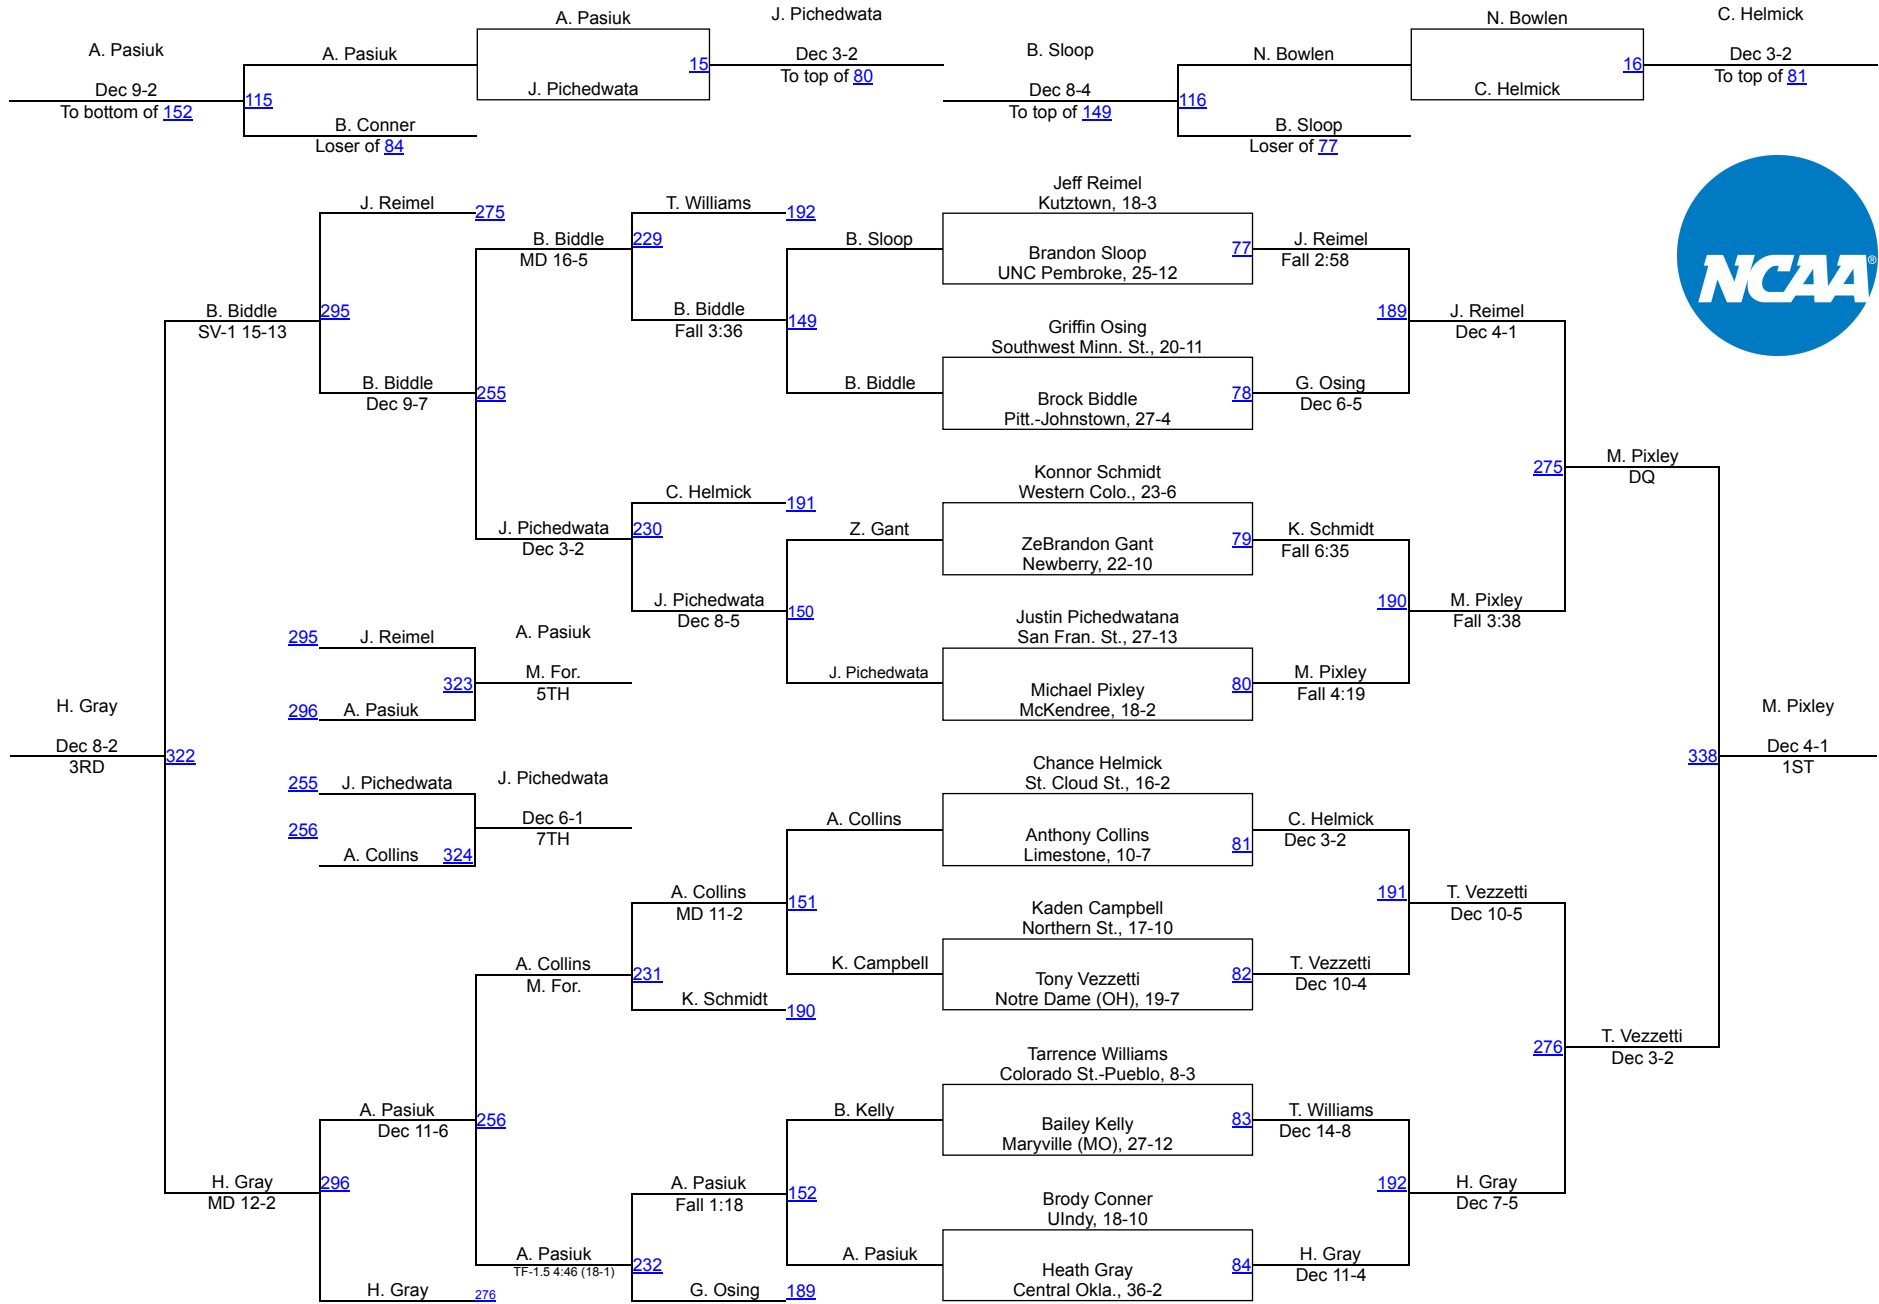

2019 NCAA Division II Championships

184

Saturday Morning Session III	Friday Night Session II	Friday Morning Session I	Fri Night Session II	Sat Morn Session III	Saturday Night Session IV