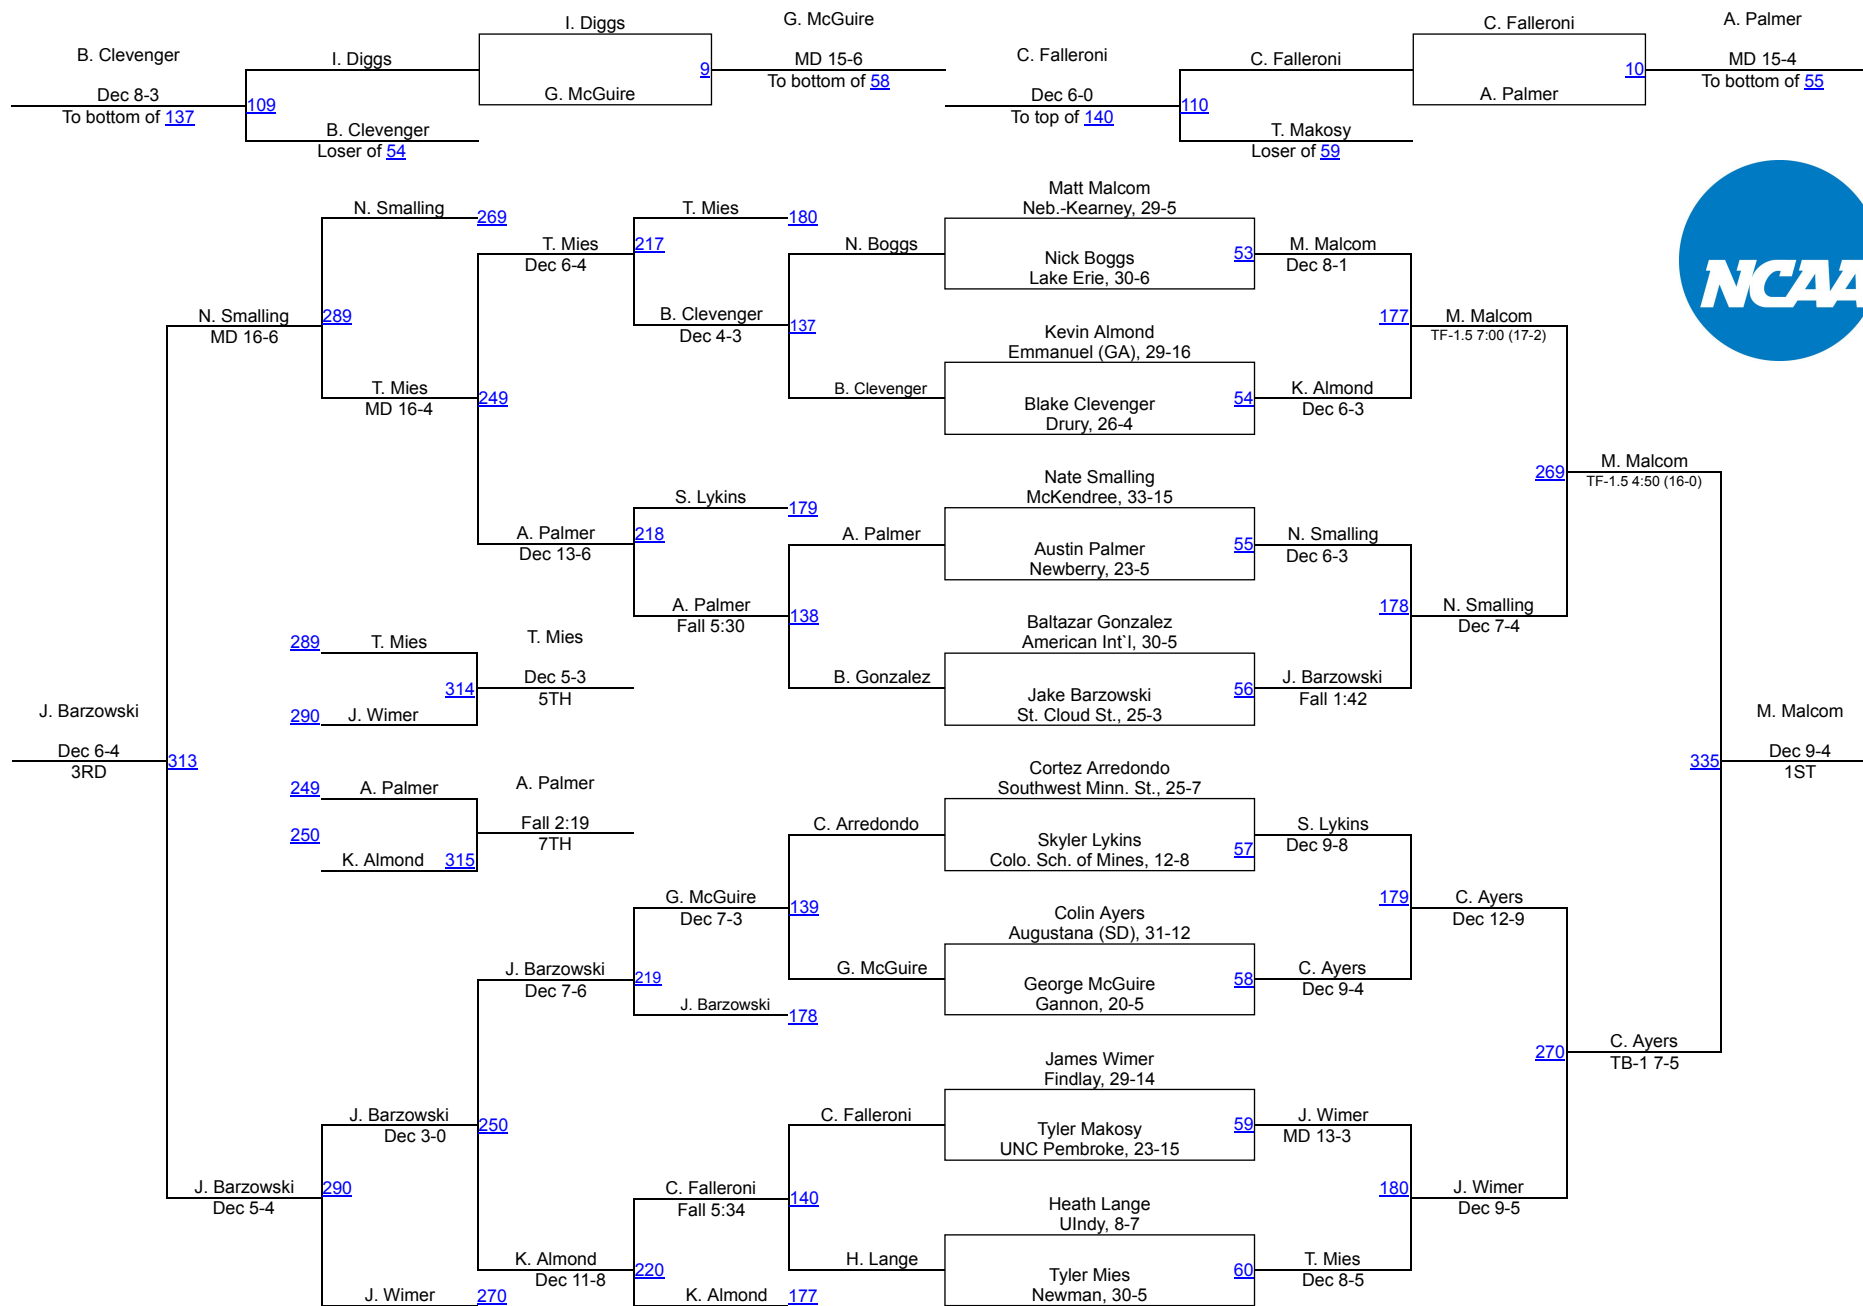

2019 NCAA Division II Championships

157

Saturday Morning Session III	Friday Night Session II	Friday Morning Session I	Fri Night Session II	Sat Morn Session III	Saturday Night Session IV