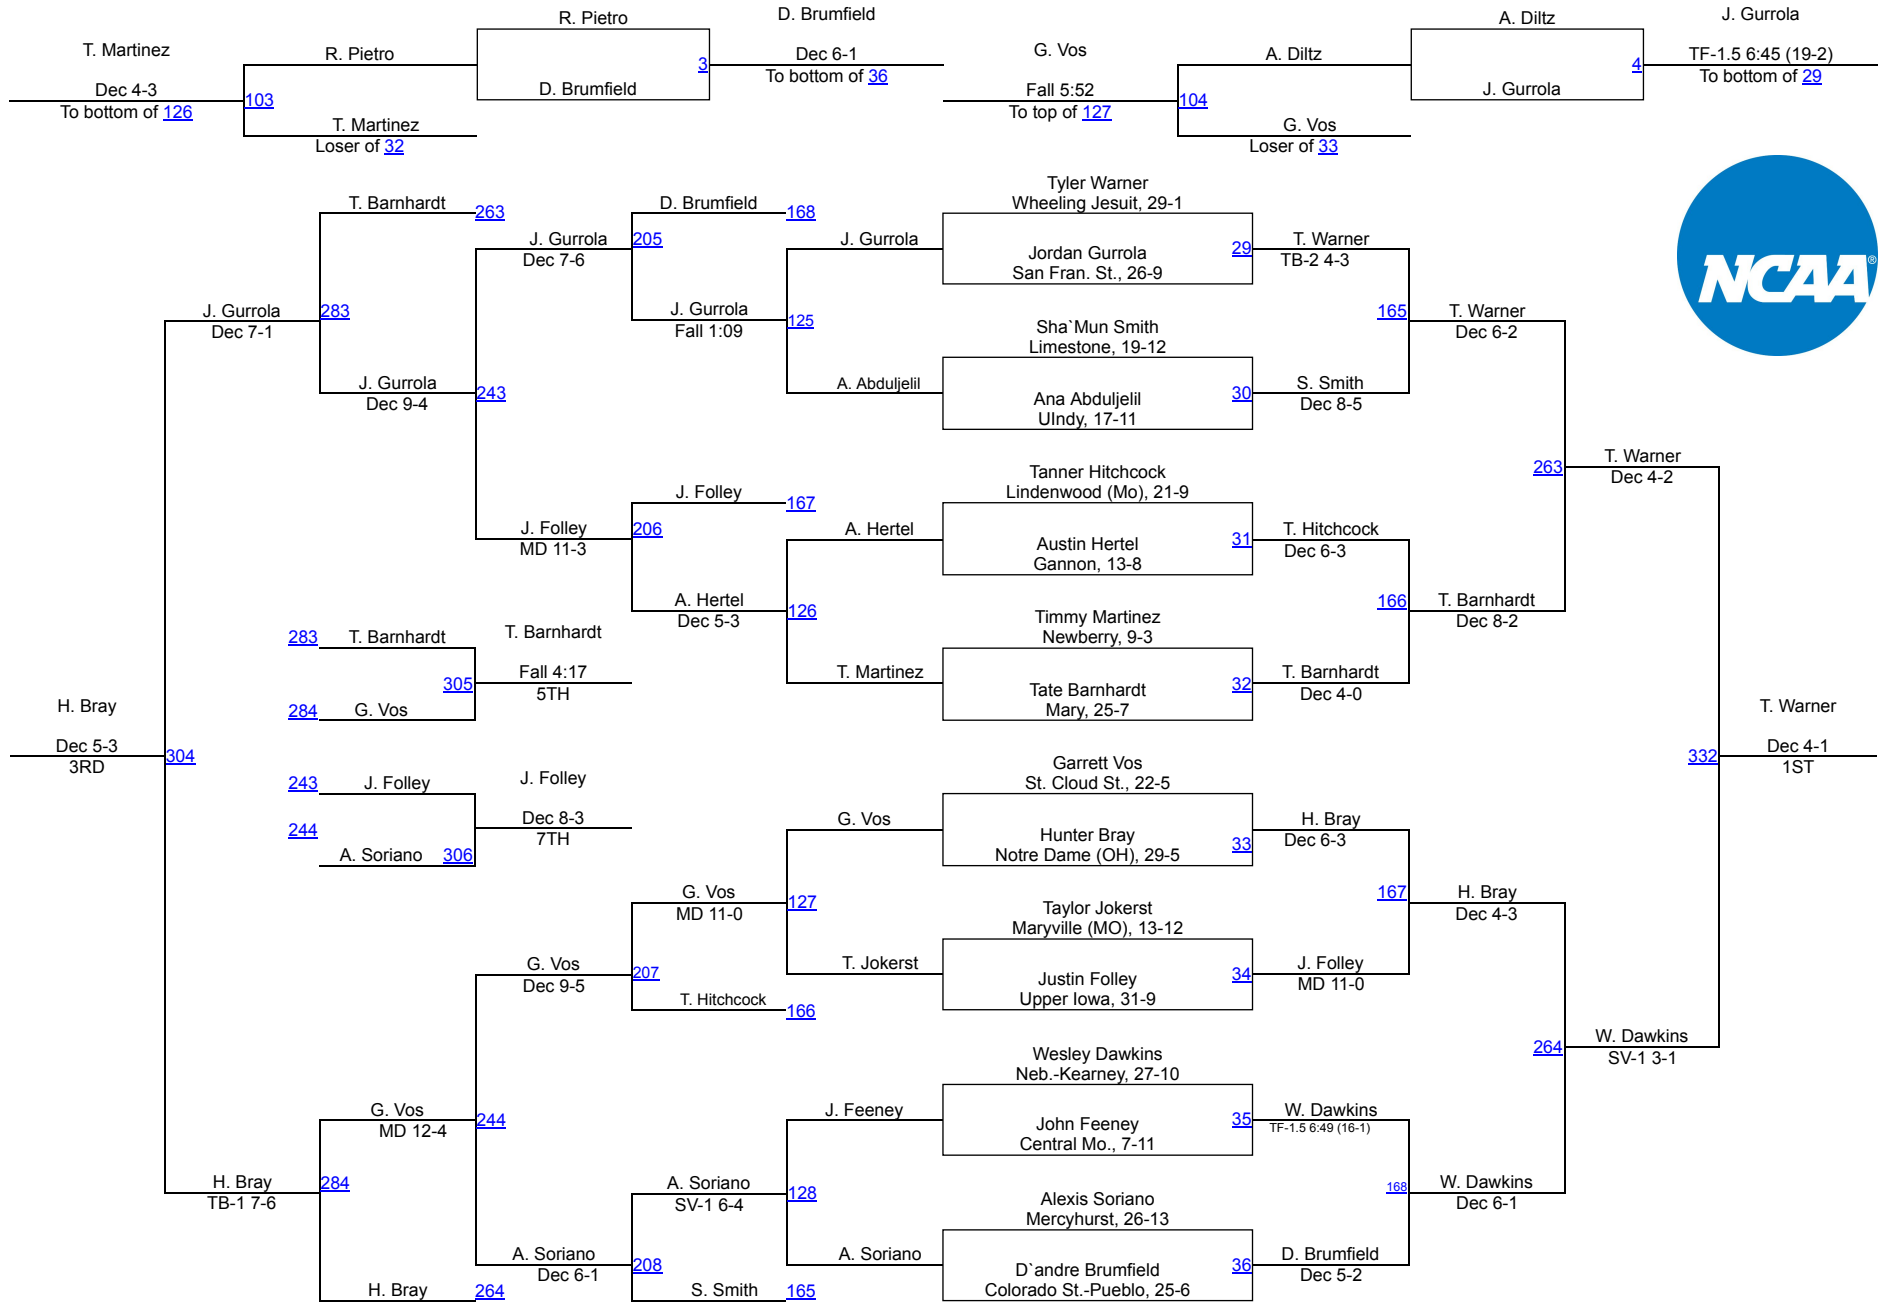

2019 NCAA Division II Championships

133

Saturday Morning Session III	Friday Night Session II	Friday Morning Session I	Fri Night Session II	Sat Morn Session III	Saturday Night Session IV