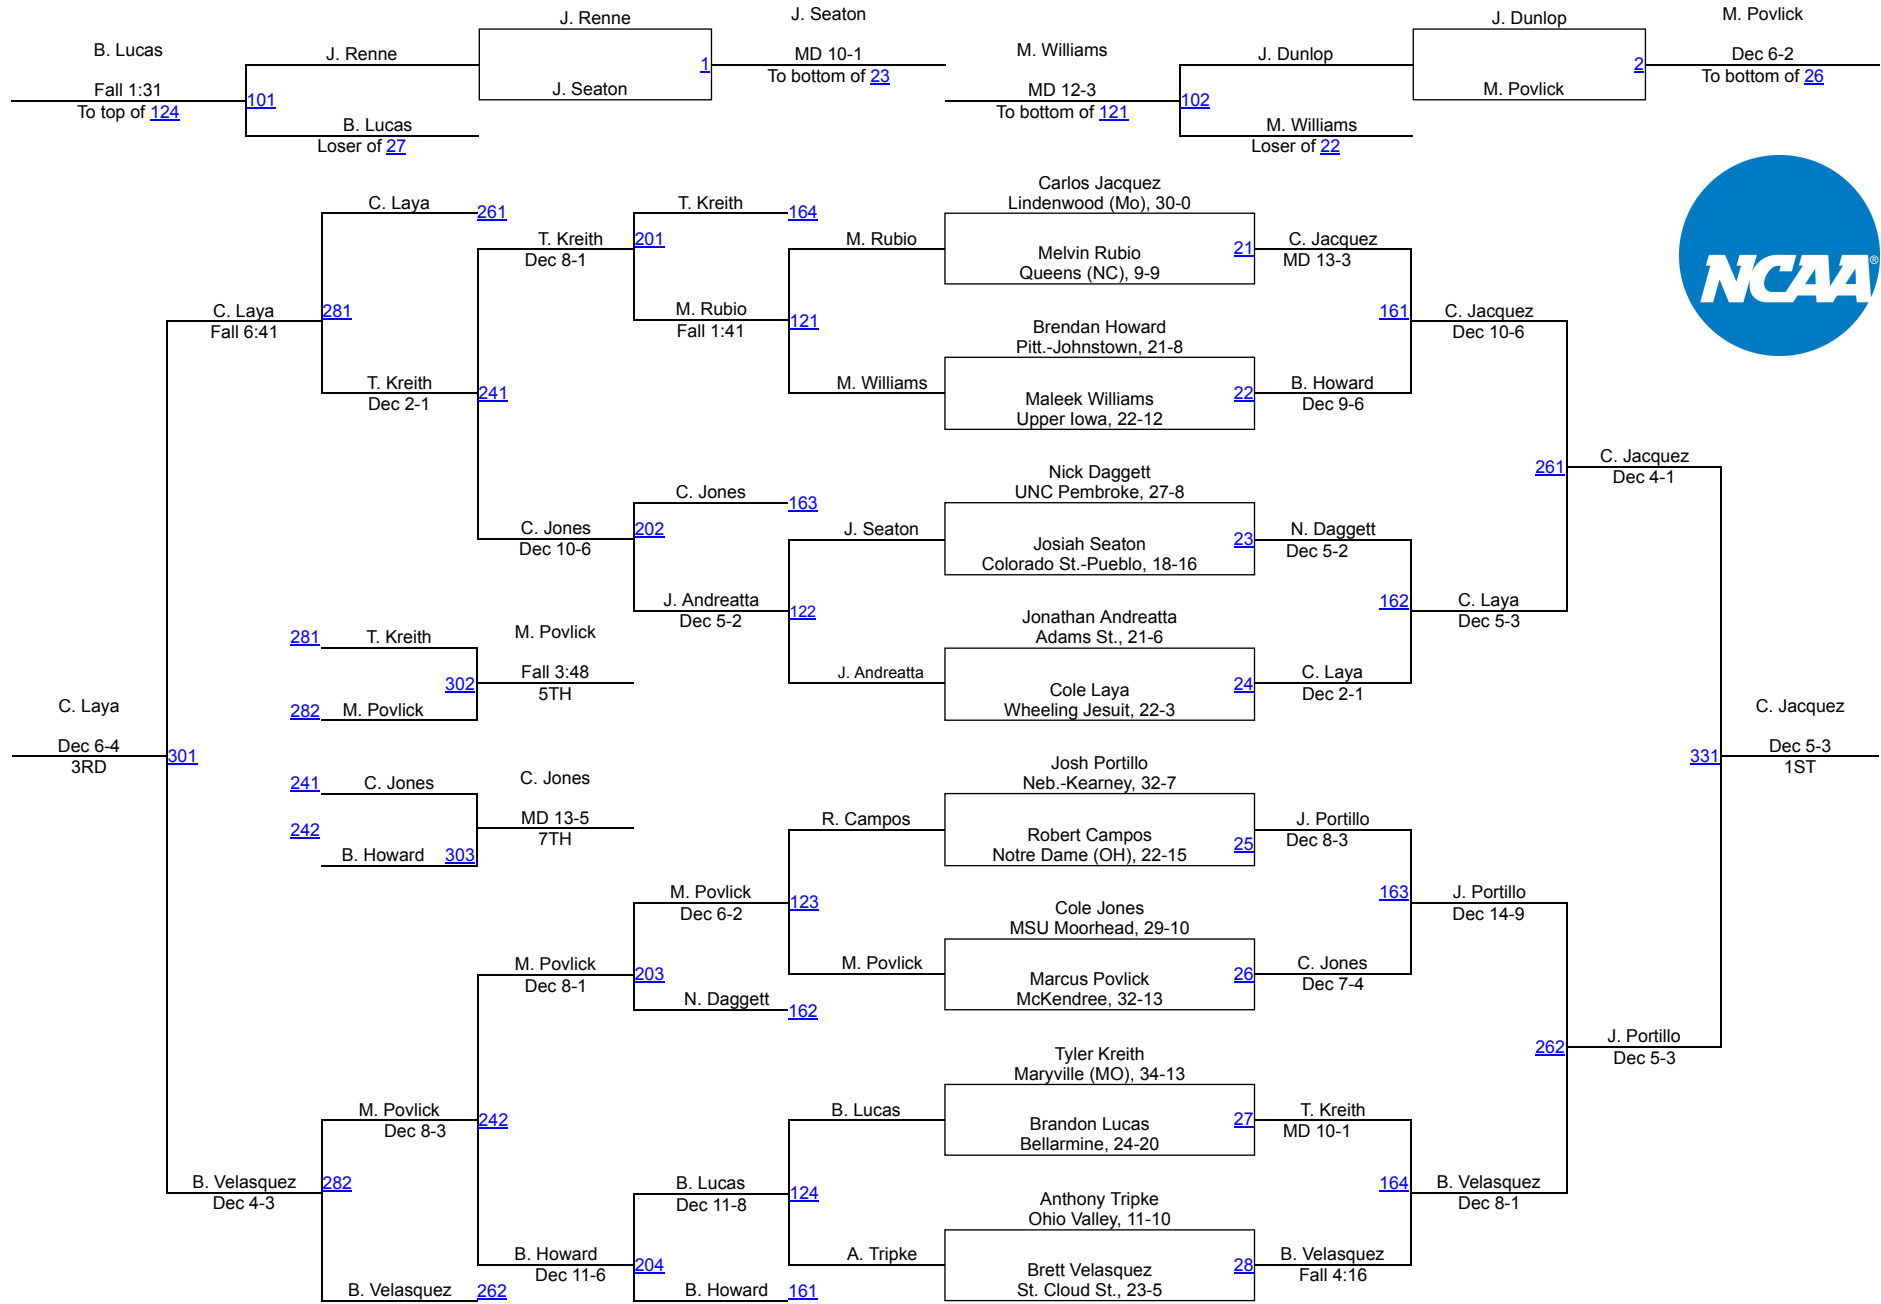

2019 NCAA Division II Championships

125

Saturday Morning Session III	Friday Night Session II	Friday Morning Session I	Fri Night Session II	Sat Morn Session III	Saturday Night Session IV