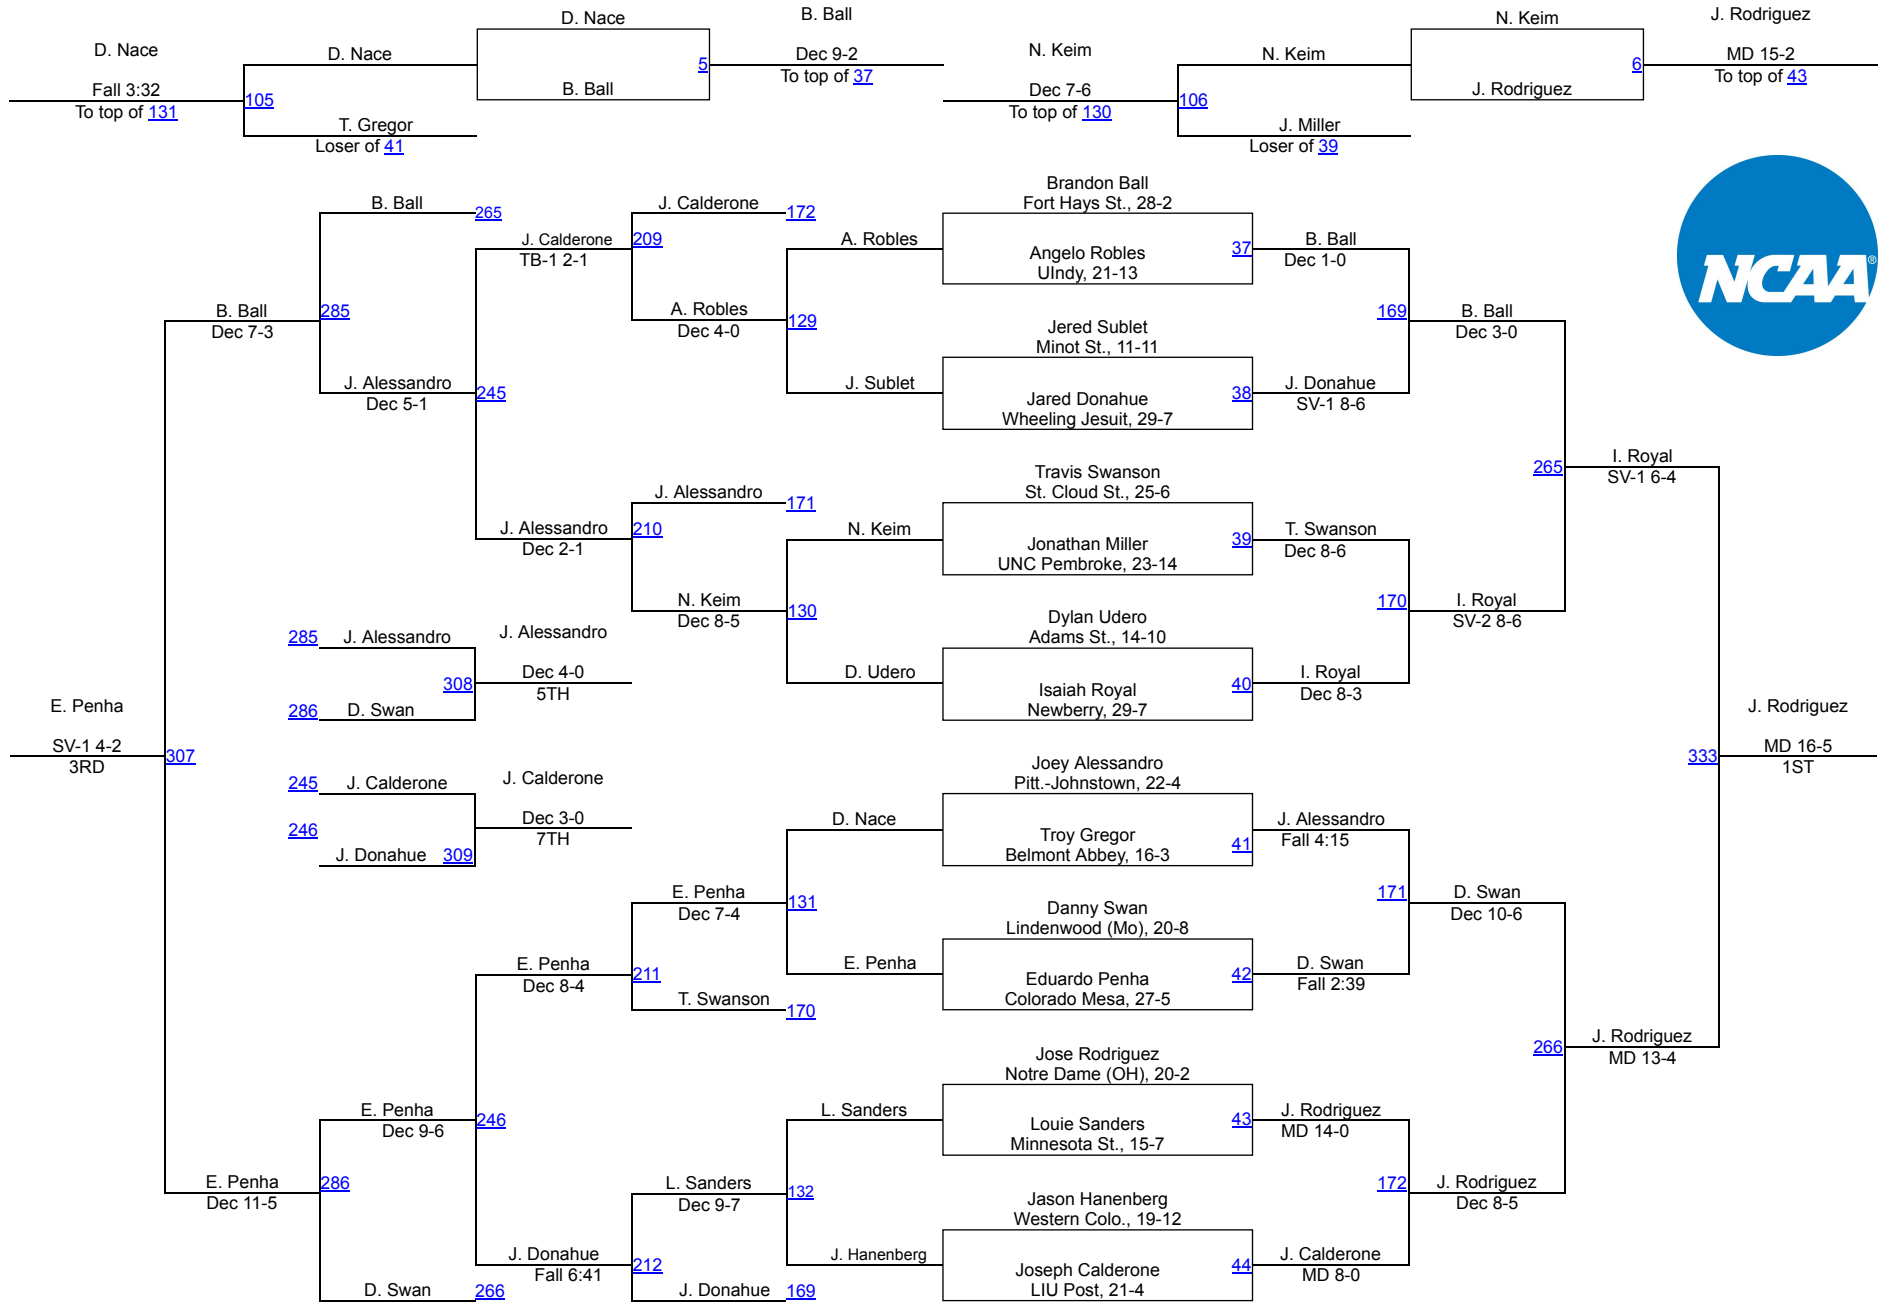

2019 NCAA Division II Championships

141

Saturday Morning Session III	Friday Night Session II	Friday Morning Session I	Fri Night Session II	Sat Morn Session III	Saturday Night Session IV