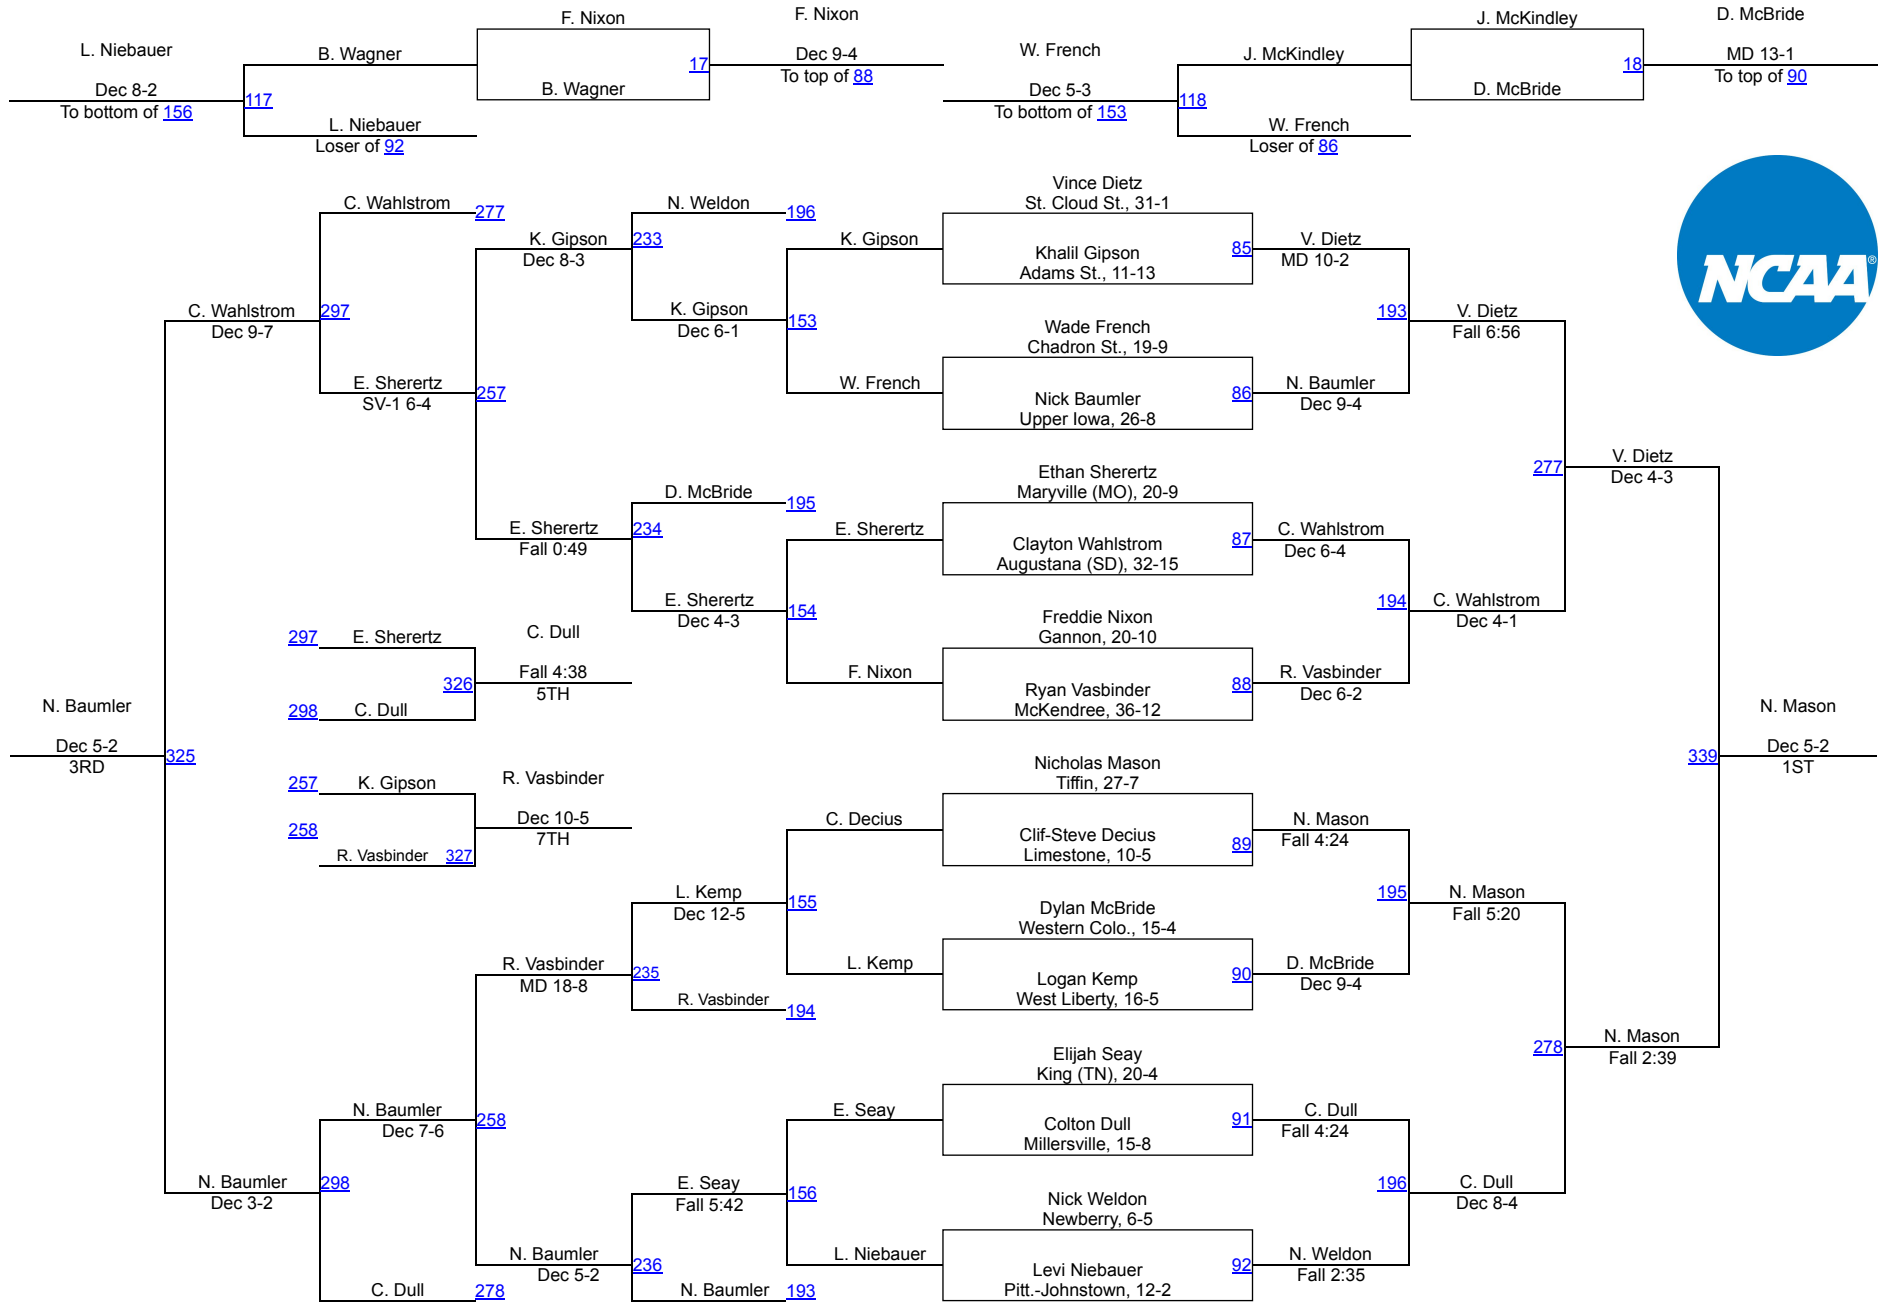

2019 NCAA Division II Championships

197

Saturday Morning Session III	Friday Night Session II	Friday Morning Session I	Fri Night Session II	Sat Morn Session III	Saturday Night Session IV