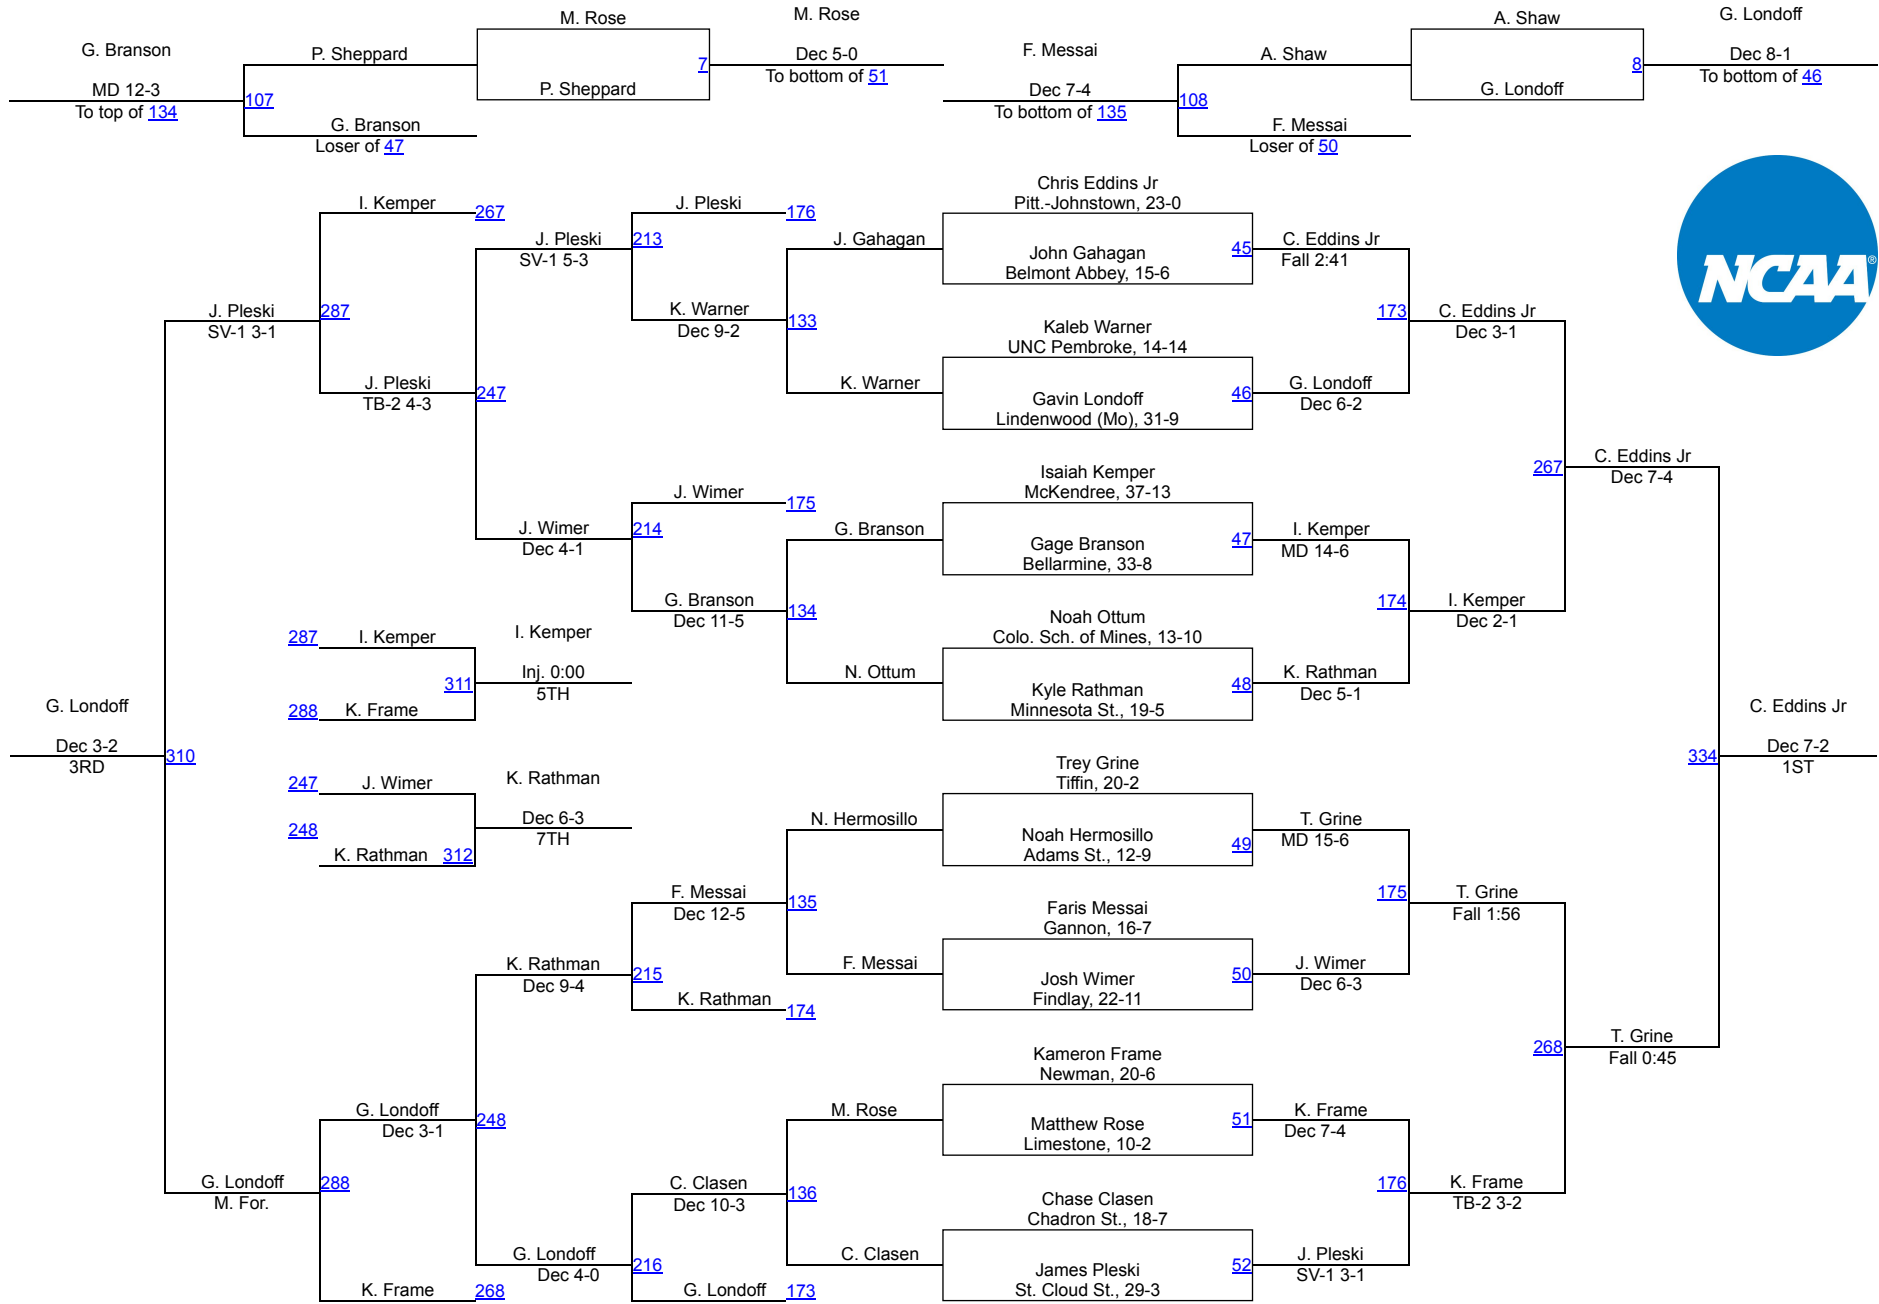

2019 NCAA Division II Championships

149

Saturday Morning Session III	Friday Night Session II	Friday Morning Session I	Fri Night Session II	Sat Morn Session III	Saturday Night Session IV