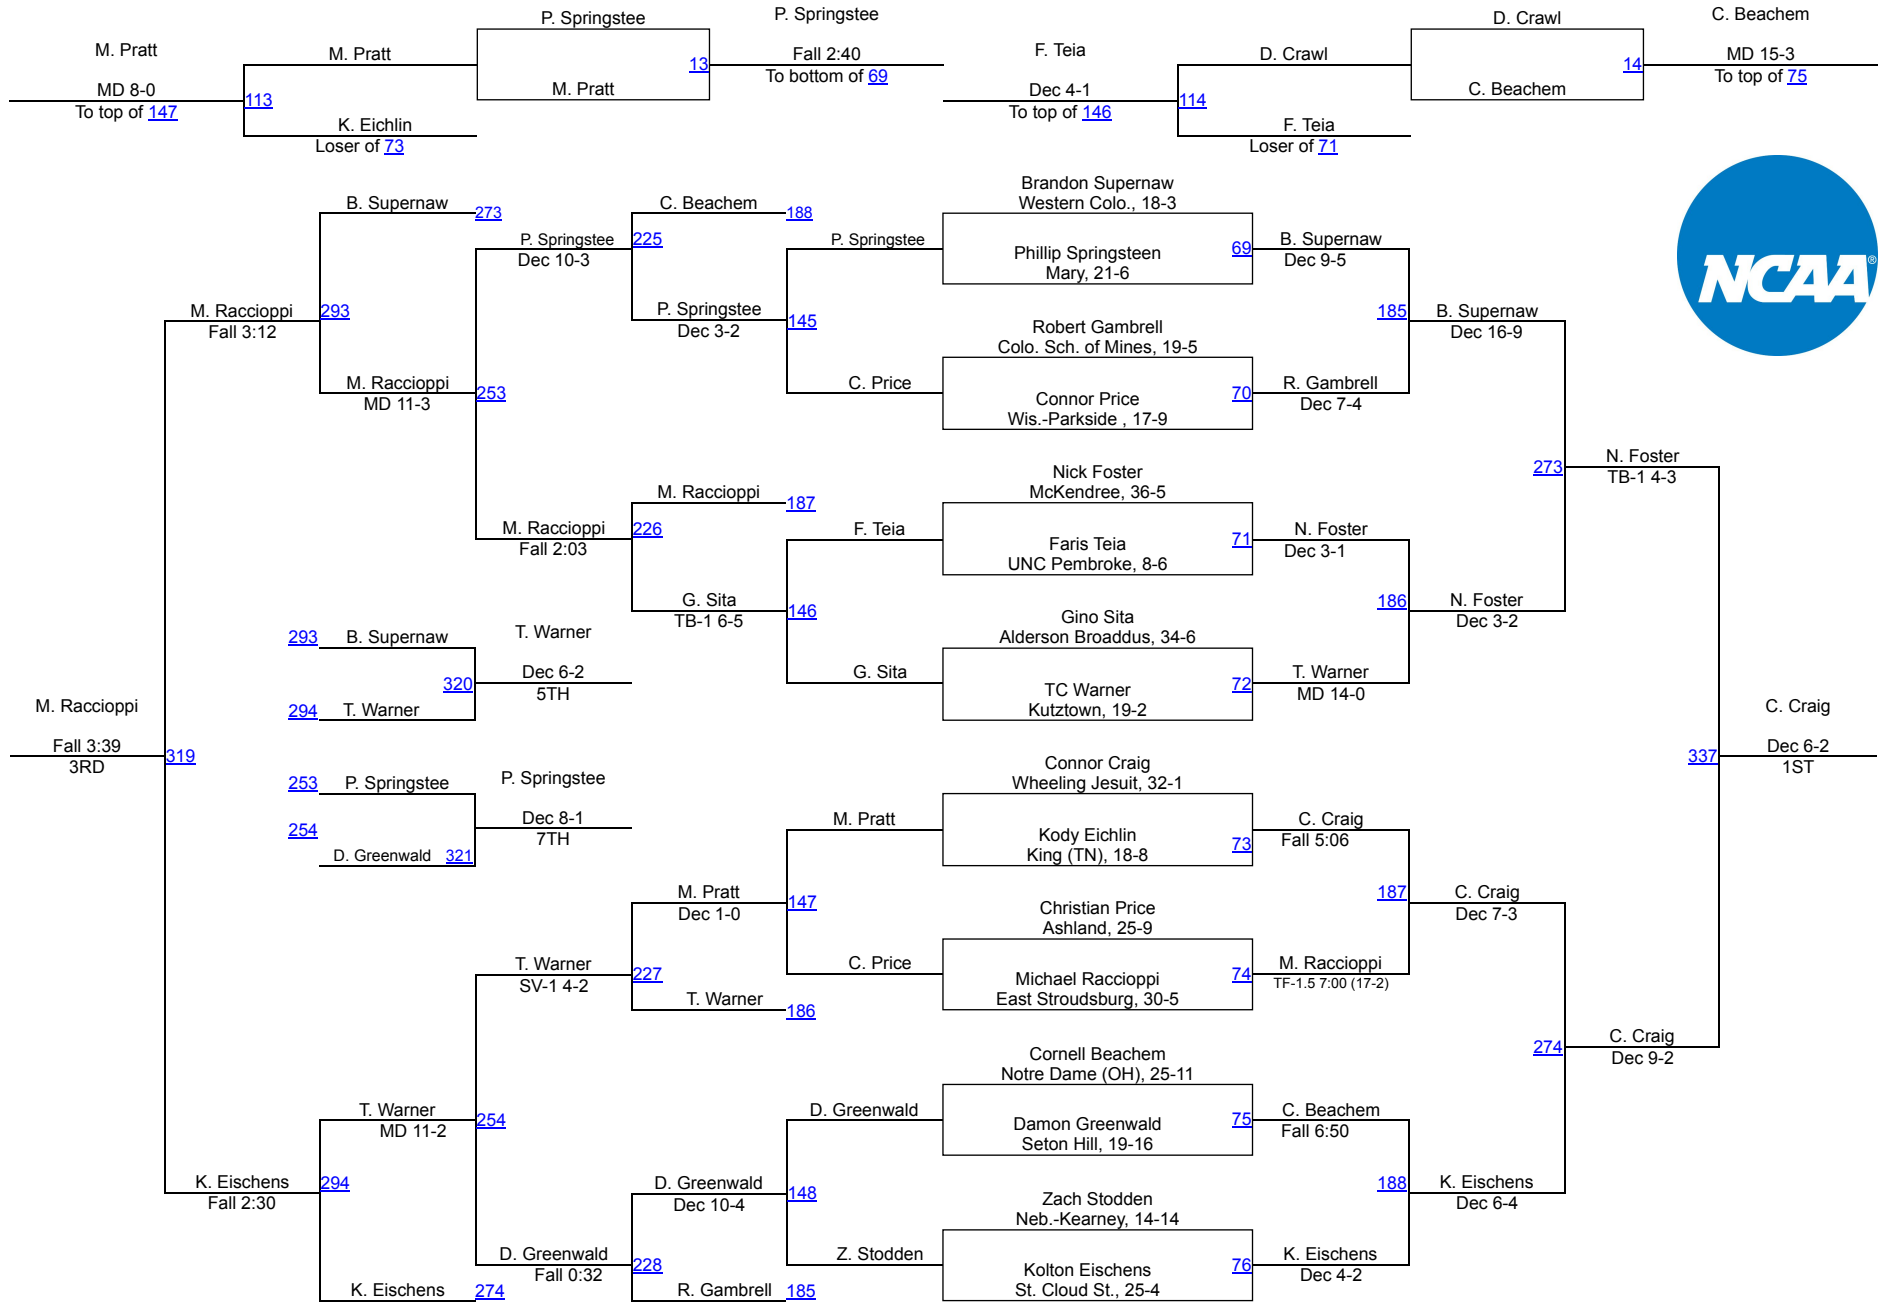

2019 NCAA Division II Championships

174

Saturday Morning Session III	Friday Night Session II	Friday Morning Session I	Fri Night Session II	Sat Morn Session III	Saturday Night Session IV