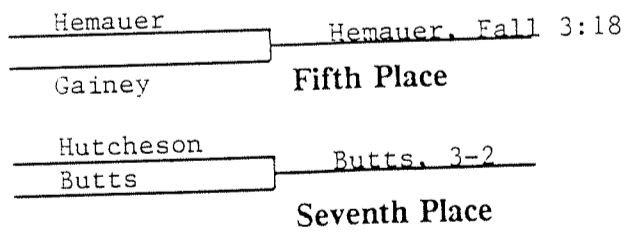

Consolation Wrestlebacks