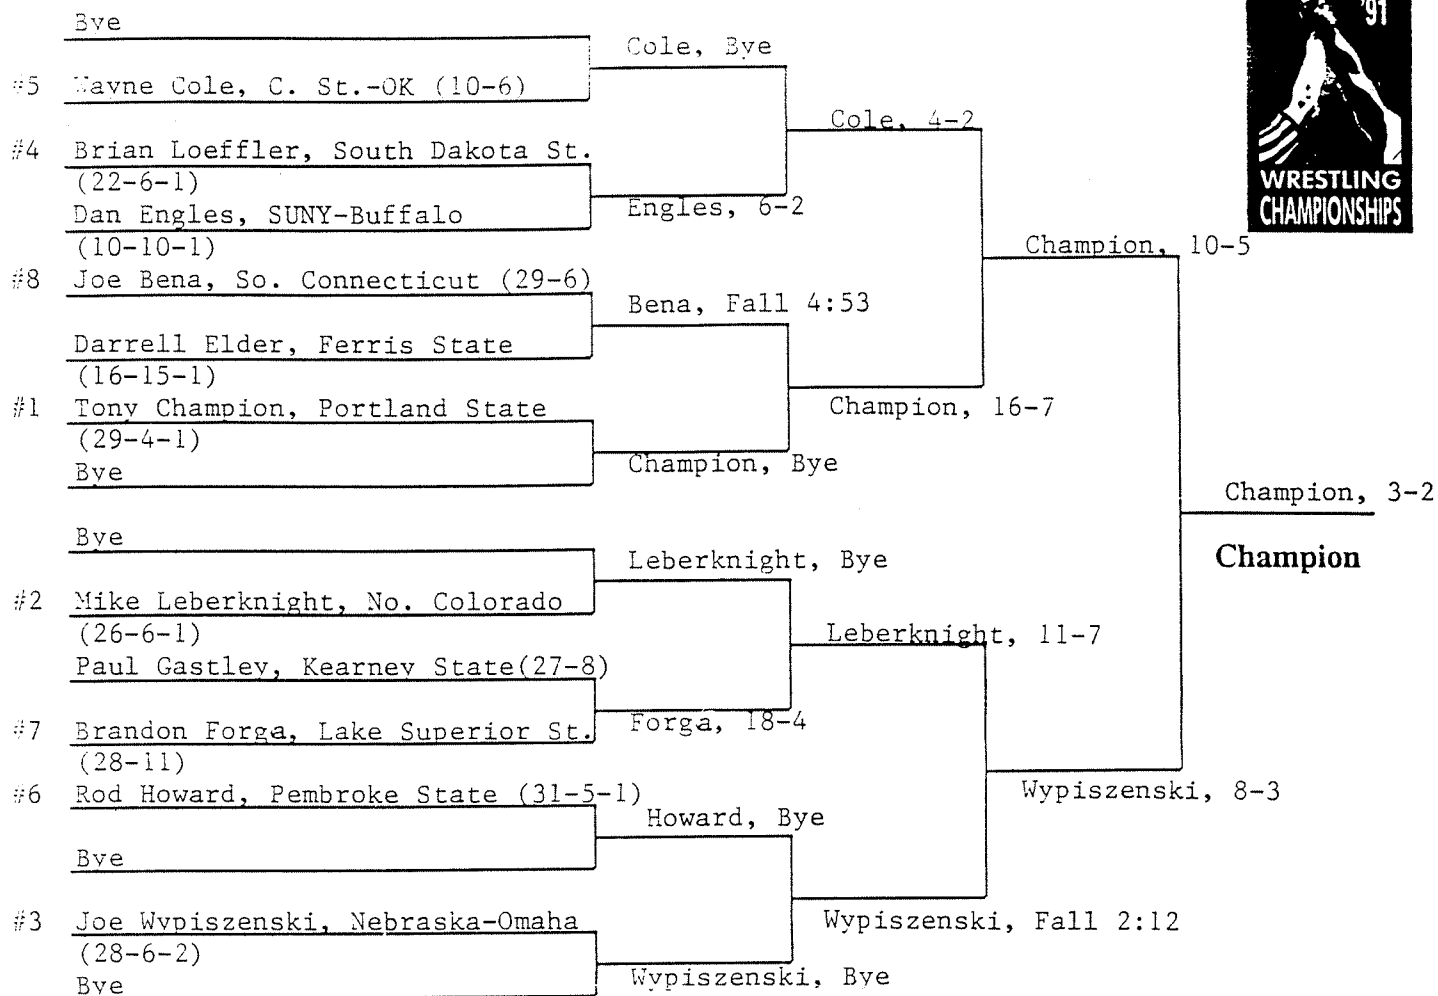

1991 NCAA DIVISION II WRESTLING CHAMPIONSHIPS

Opening Round   Quarterfinals   Semifinals   Finals