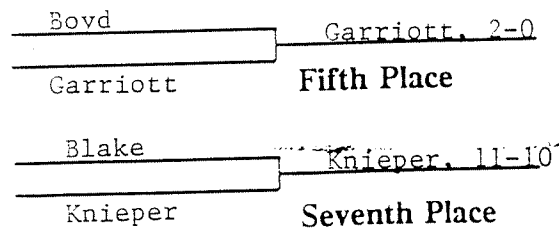

Consolation Wrestlebacks

NCAA Action!

134 POUNDS