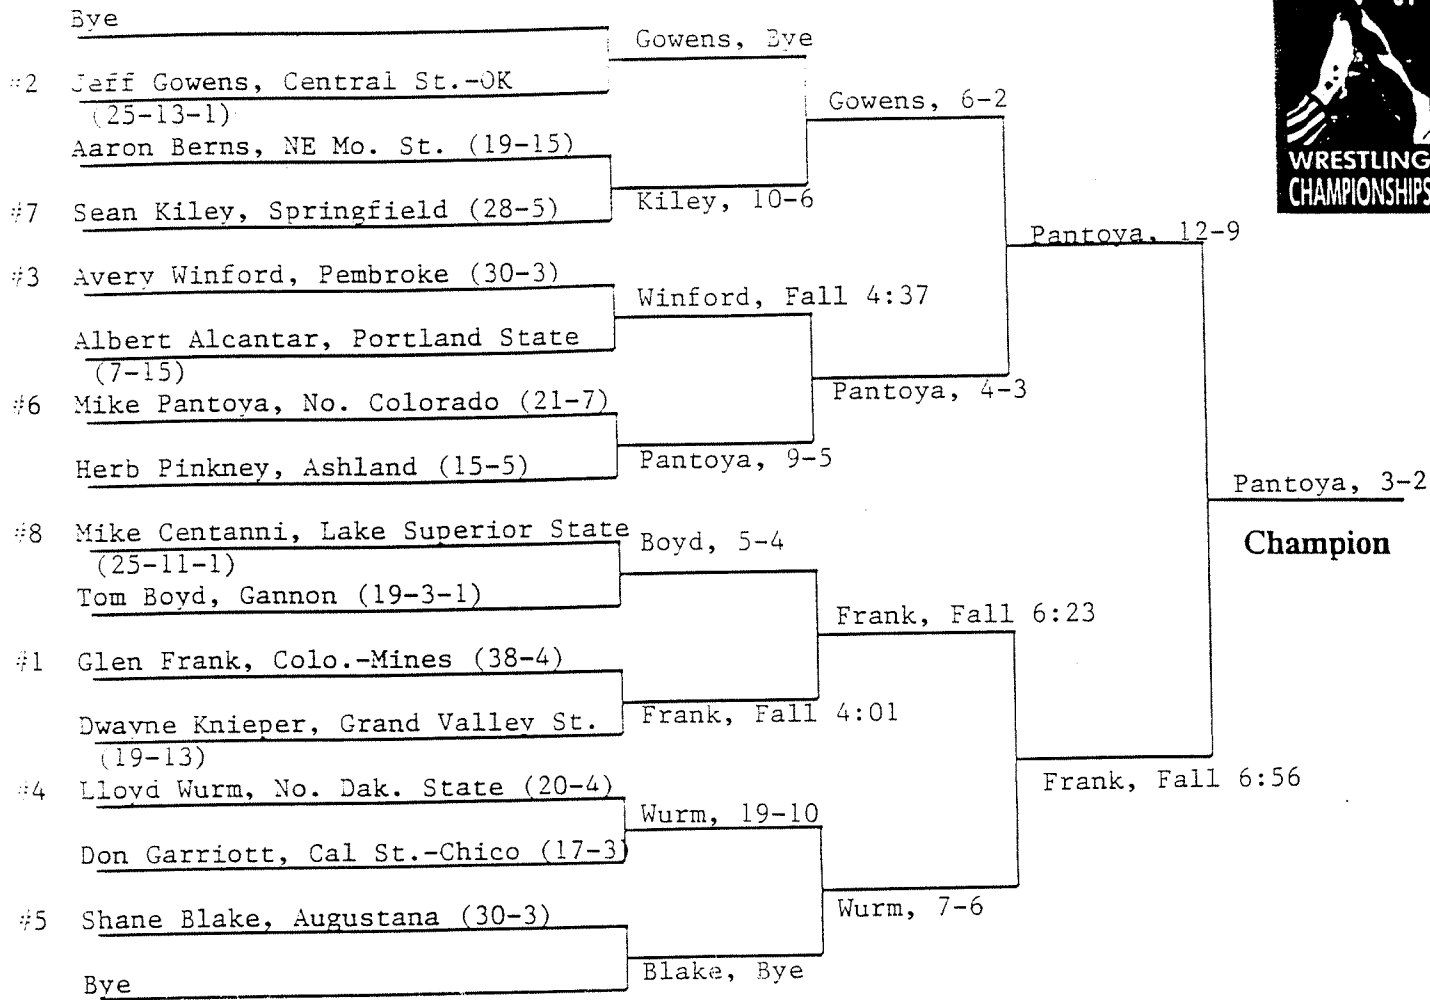

1991 NCAA DIVISION II WRESTLING CHAMPIONSHIPS

Opening Round   Quarterfinals   Semifinals   Finals