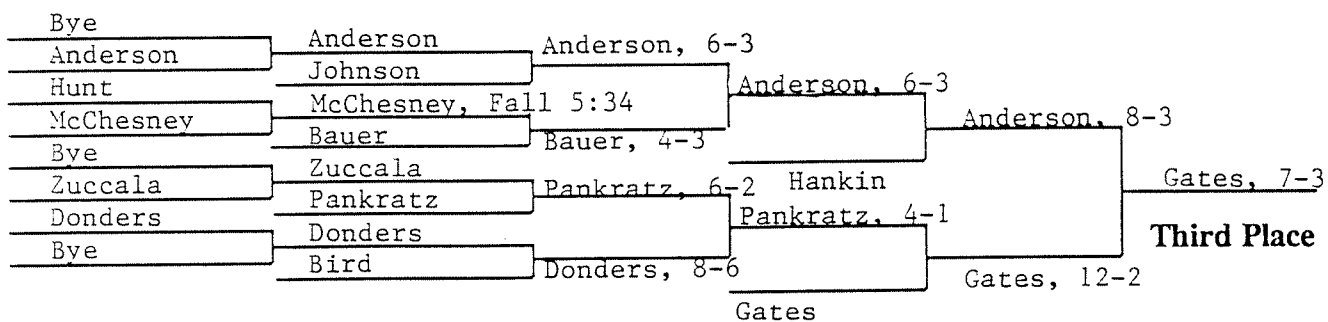

Consolation Wrestlebacks