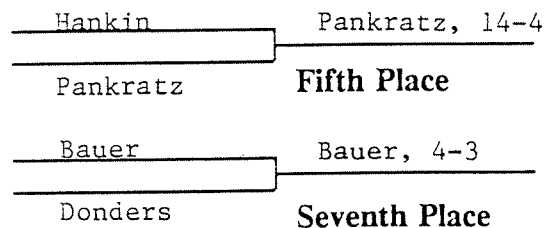

Consolation Wrestlebacks