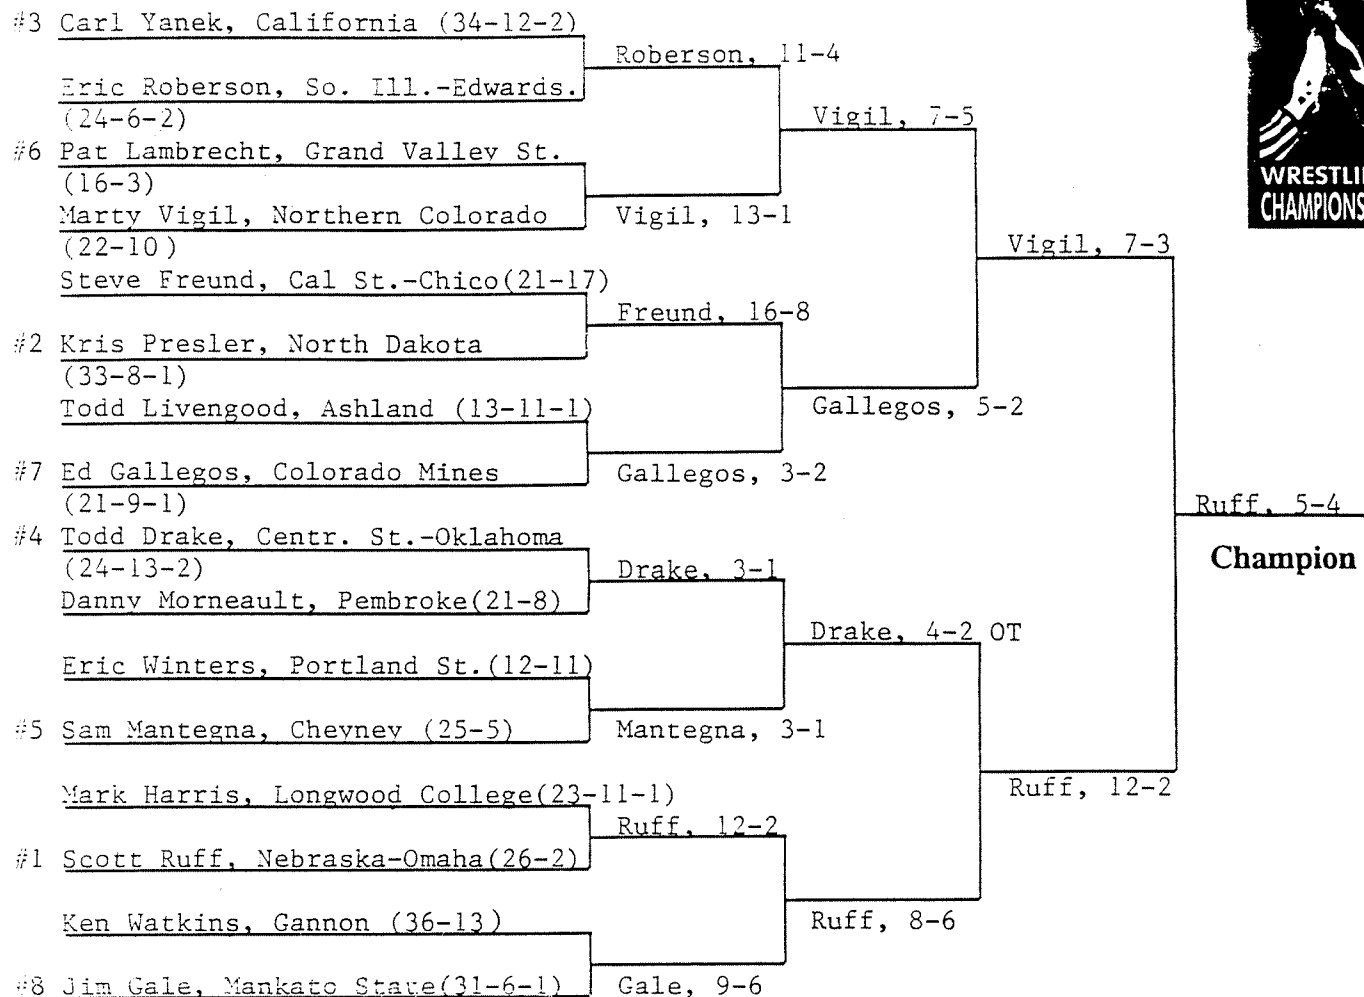

# 1991 NCAA DIVISION II WRESTLING CHAMPIONSHIPS

Opening Round    Quarterfinals    Semifinals    Finals