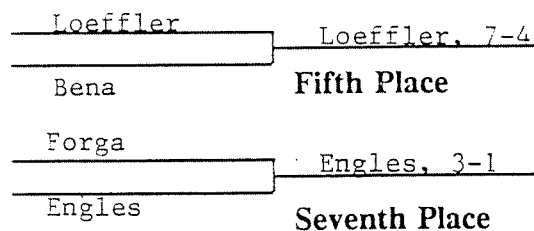

Consolation Wrestlebacks