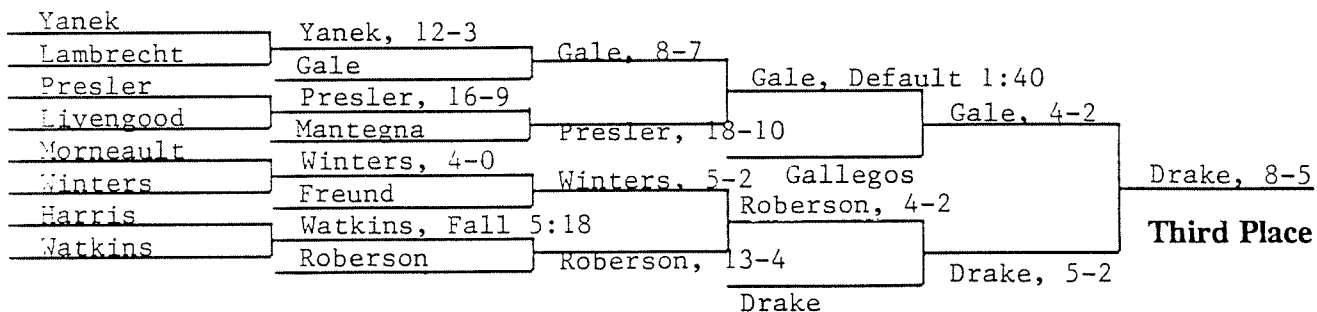

Consolation Wrestlebacks