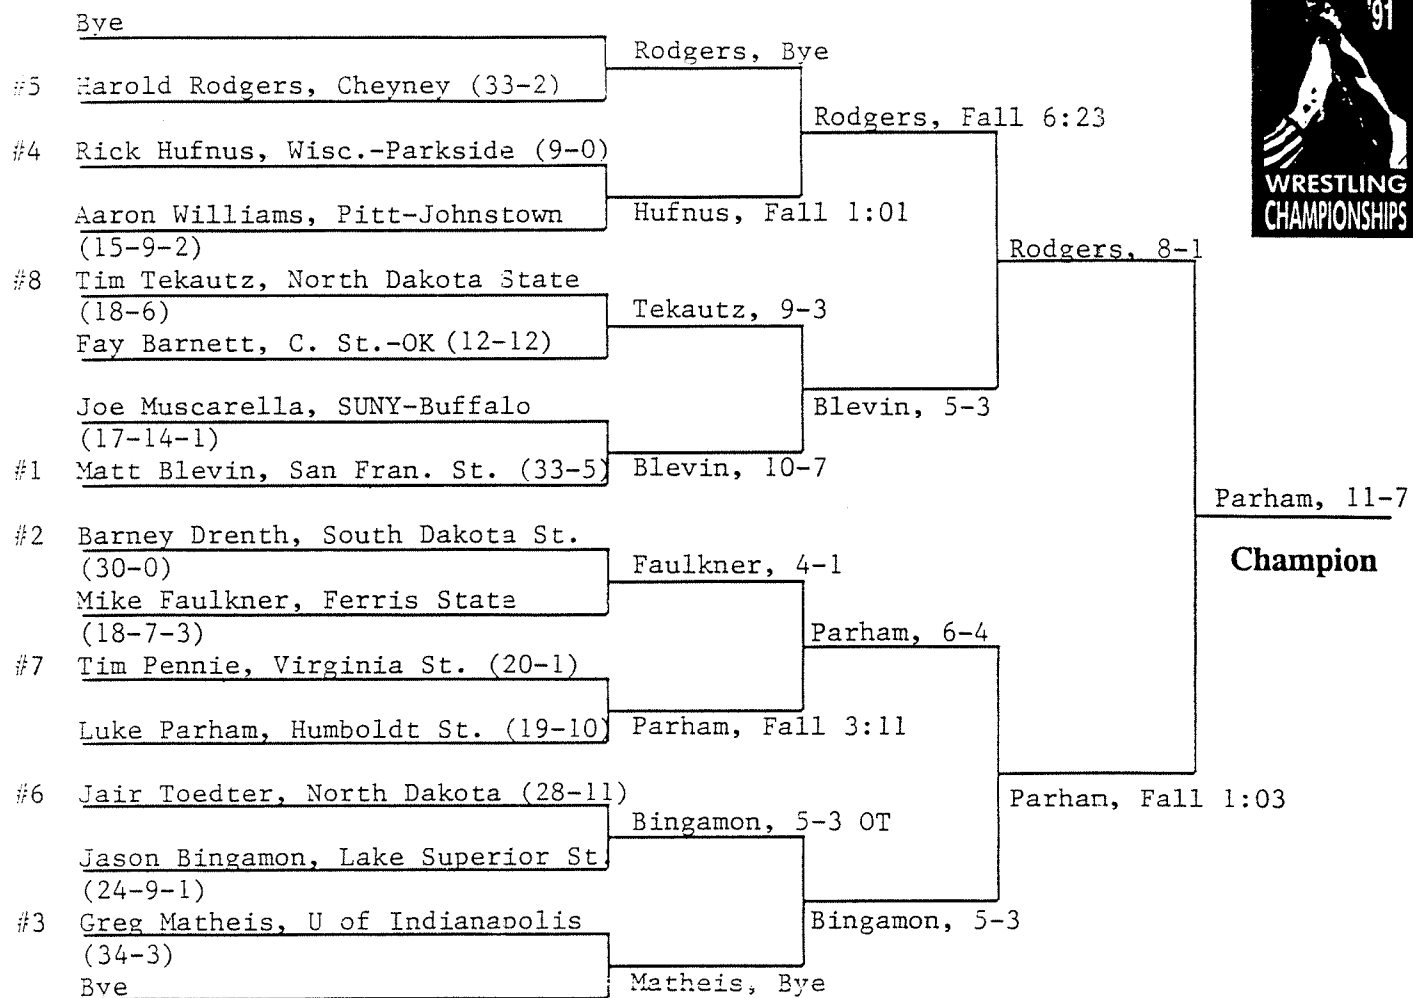

1991 NCAA DIVISION II WRESTLING CHAMPIONSHIPS

Opening Round   Quarterfinals   Semifinals   Finals