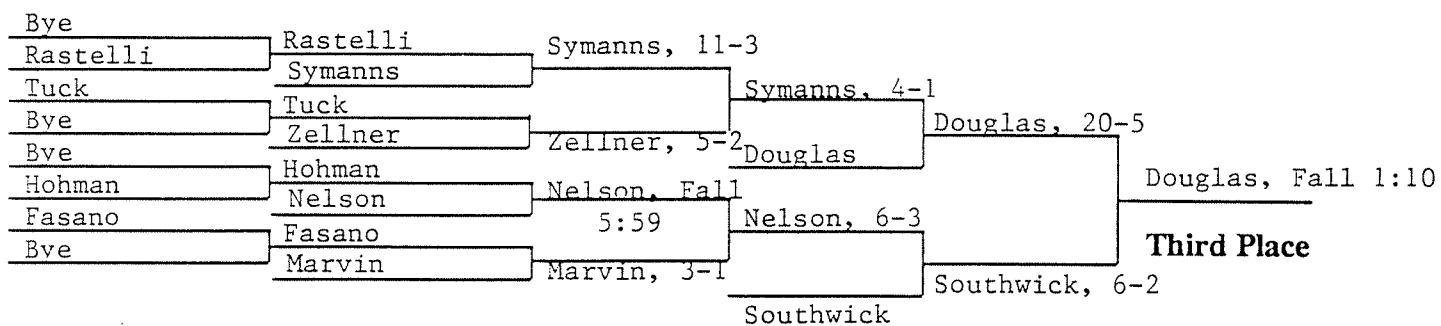

Consolation Wrestlebacks