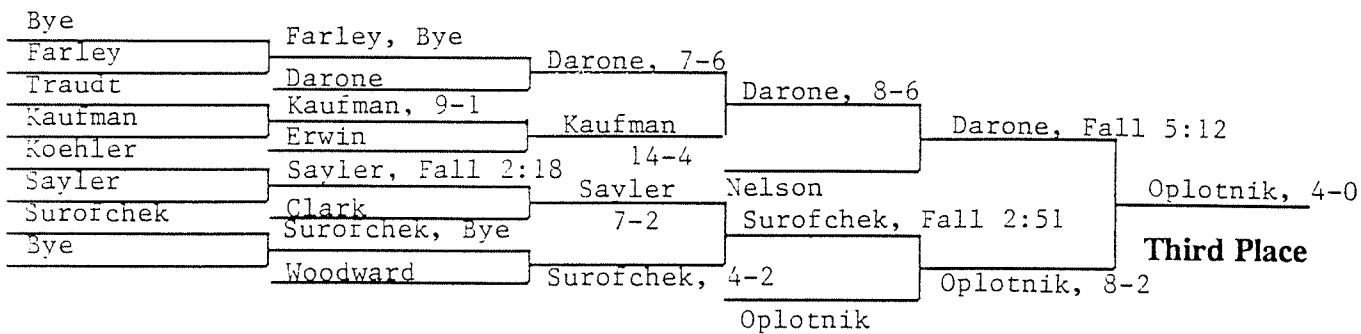

Consolation Wrestlebacks