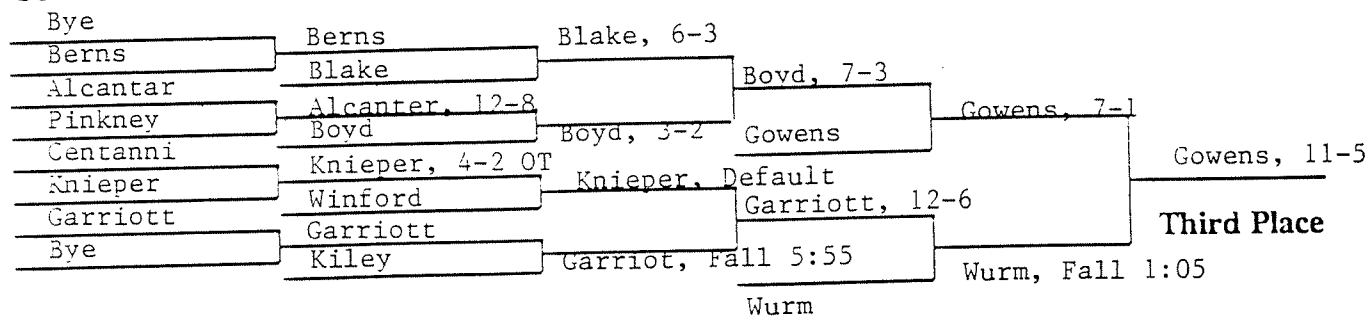

Consolation Wrestlebacks

NCAA Action!

134 POUNDS