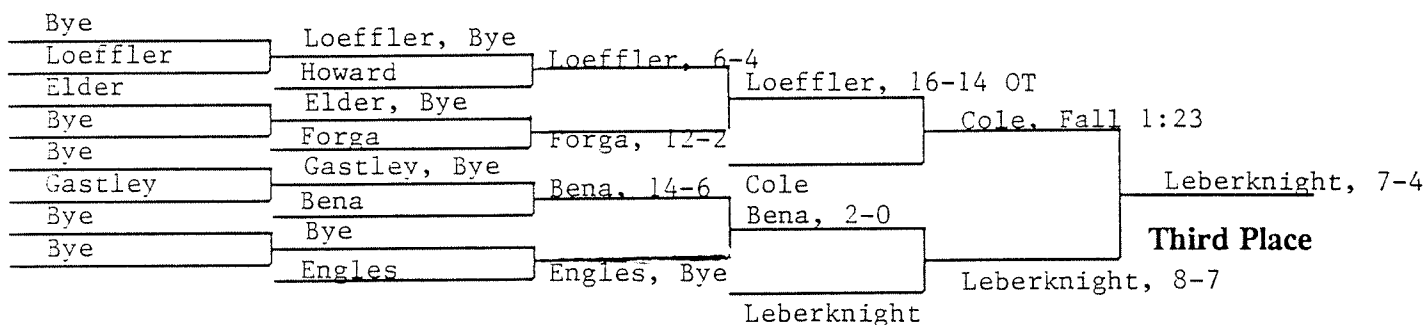

Consolation Wrestlebacks