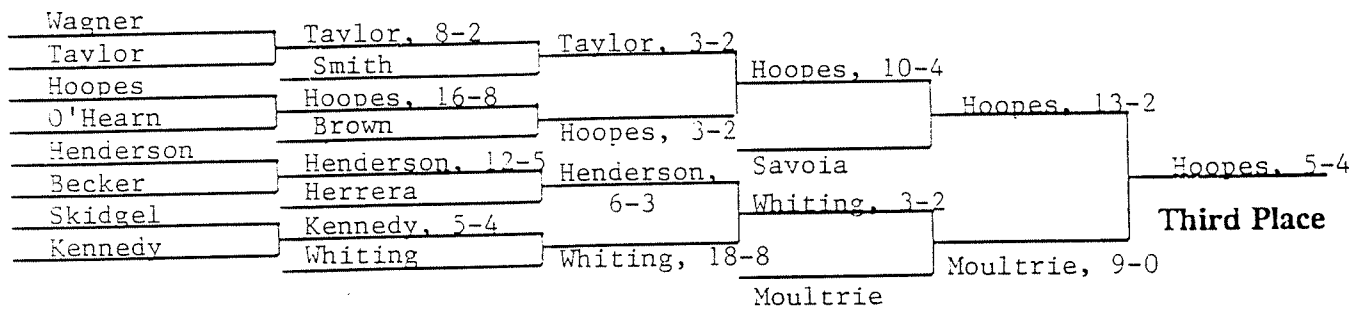

Consolation Wrestlebacks