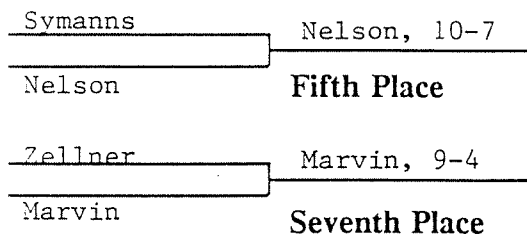

Consolation Wrestlebacks