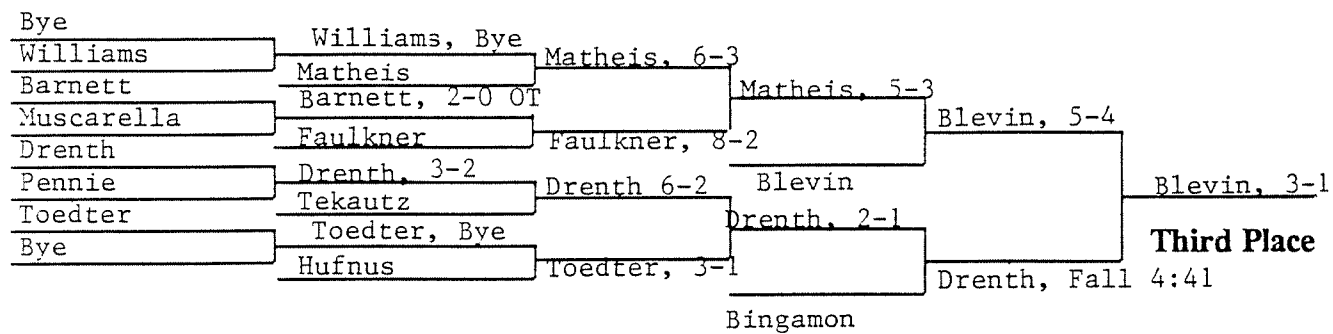

Consolation Wrestlebacks