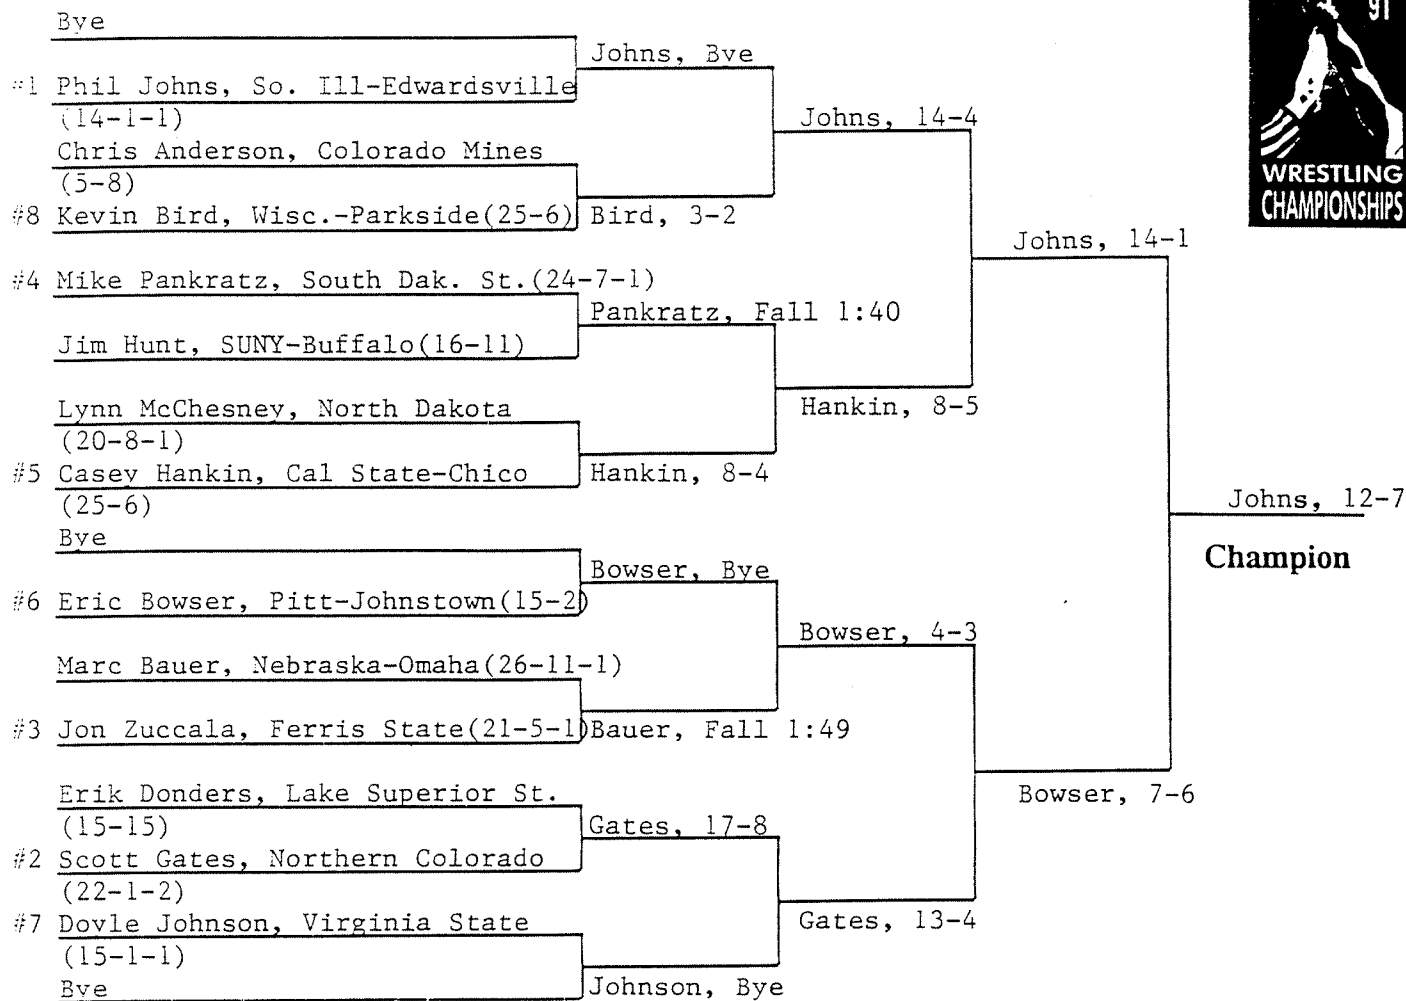

1991 NCAA DIVISION II WRESTLING CHAMPIONSHIPS

Opening Round   Quarterfinals   Semifinals   Finals