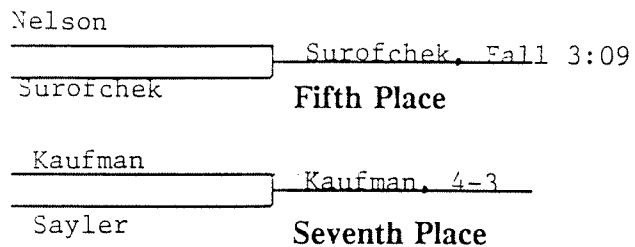

Consolation Wrestlebacks