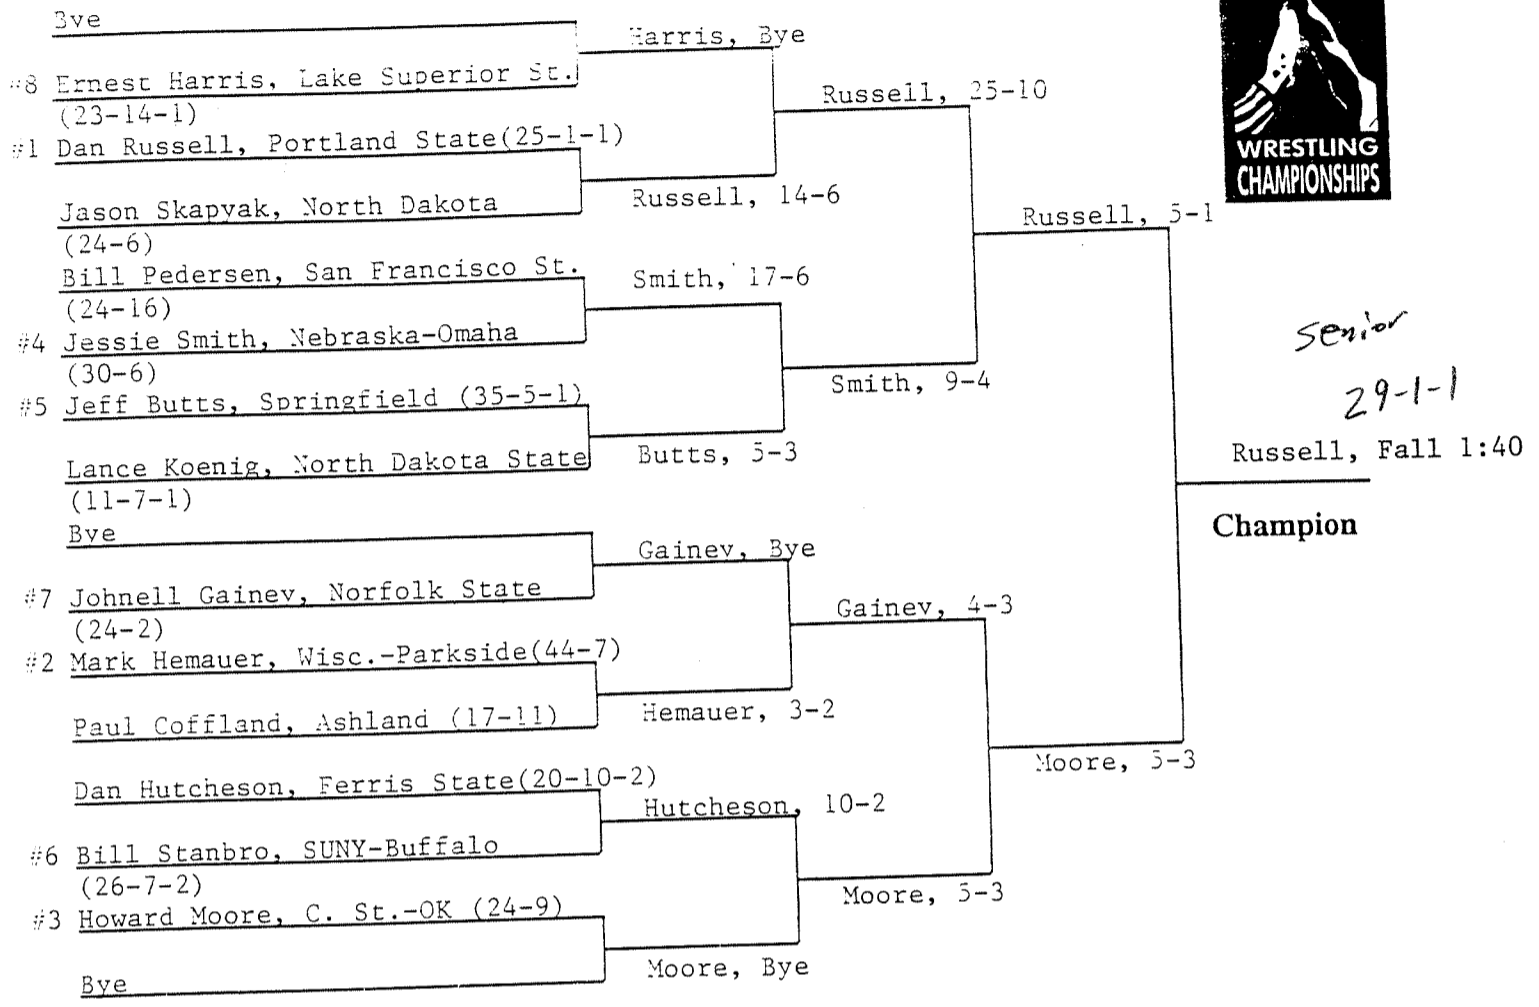

# 1991 NCAA DIVISION II WRESTLING CHAMPIONSHIPS

Opening Round    Quarterfinals    Semifinals    Finals