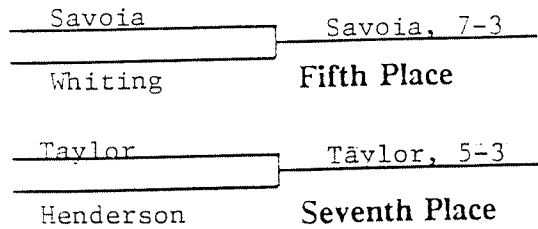

Consolation Wrestlebacks