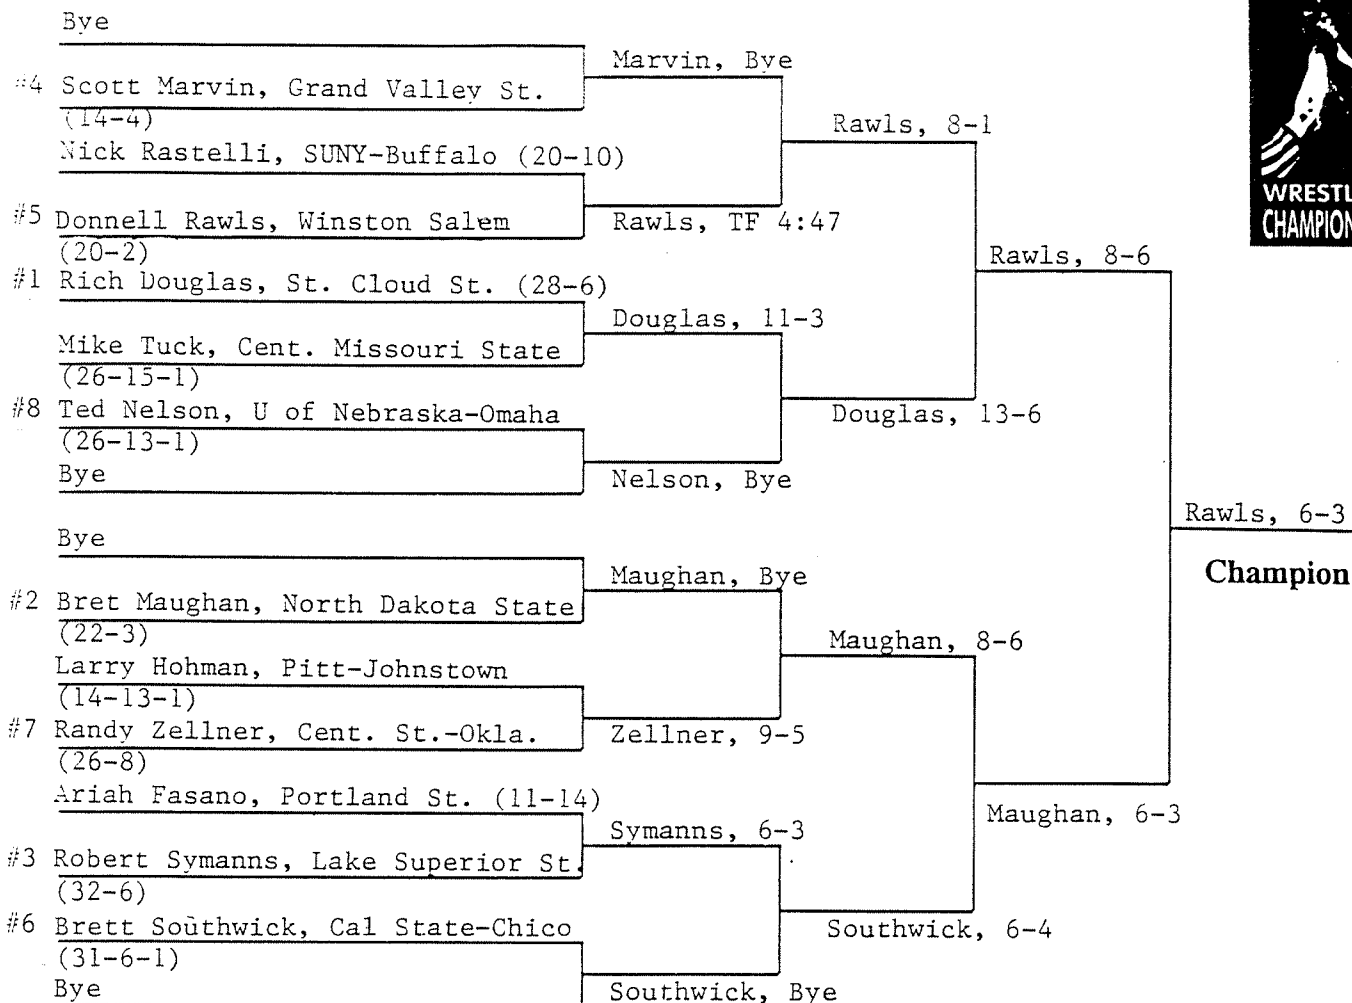

# 1991 NCAA Division II National Wrestling Championships

Bison Sports Arena  
North Dakota State University  
Fargo, North Dakota

Final Results

The 1991 NCAA Division II Championship Results

118--Donnell Rawls (Winston-Salem State) decisioned Bret Maughan (North Dakota State), 6-3  
 126--Phil Johns (So. Ill.-Edwardsville) decisioned Eric Bowser (Pitt-Johnstown), 12-7  
 134--Mike Pantoya (Northern Colorado) decisioned Glen Frank, (Colorado-Mines), 3-2  
 142--Scott Ruff (Nebraska-Omaha) decisioned Marty Vigil (Northern Colorado), 5-4  
 150--Ali Amiri-Eliasi (Kearney State) decisioned Mike Swift (California-PA), 10-5  
 158--Chris Mihlfeld (Central Missouri State) decisioned Mark Anderson (North Dakota State), 3-2  
 167--Dan Russell (Portland State) pinned Howard Moore (Central State of Oklahoma), 1:40  
 177--Tony Champion (Portland State) decisioned Joe Wypiszewski (Nebraska-Omaha), 3-2  
 190--Pat Gentzler (Nebraska-Omaha) decisioned Warren Tucker (Virginia State), 8-5  
 HWT--Luke Parham (Humboldt State) decisioned Harold Rodgers (Cheyney), 11-7

# 1991 NCAA DIVISION II WRESTLING CHAMPIONSHIPS

Opening Round    Quarterfinals    Semifinals    Finals