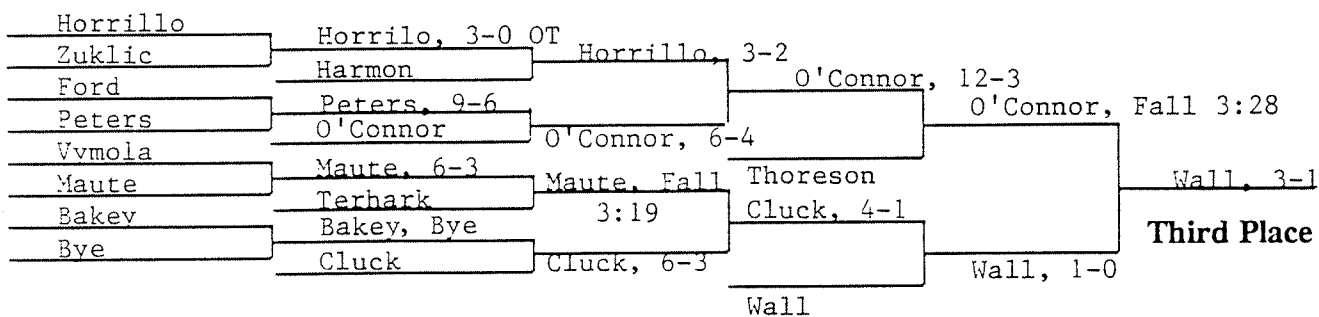

Consolation Wrestlebacks

NCAA Action!

158 POUNDS