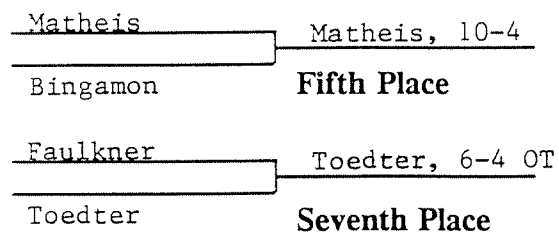

Consolation Wrestlebacks