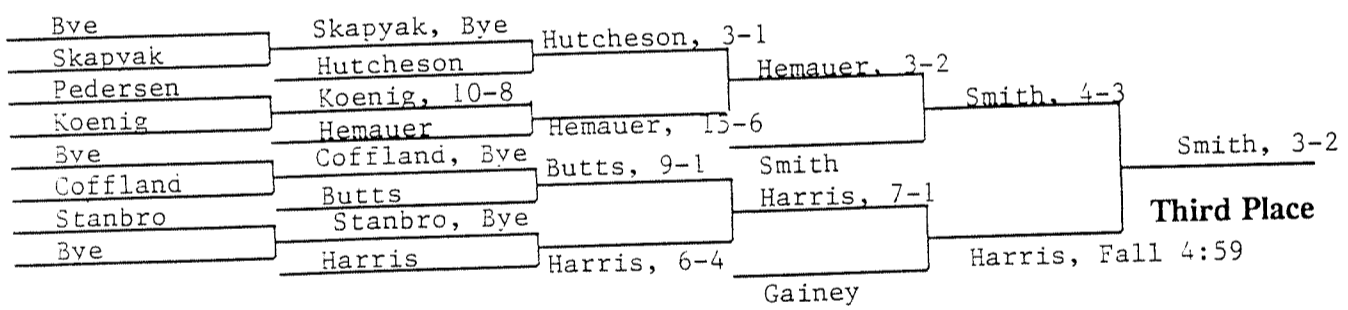

Consolation Wrestlebacks