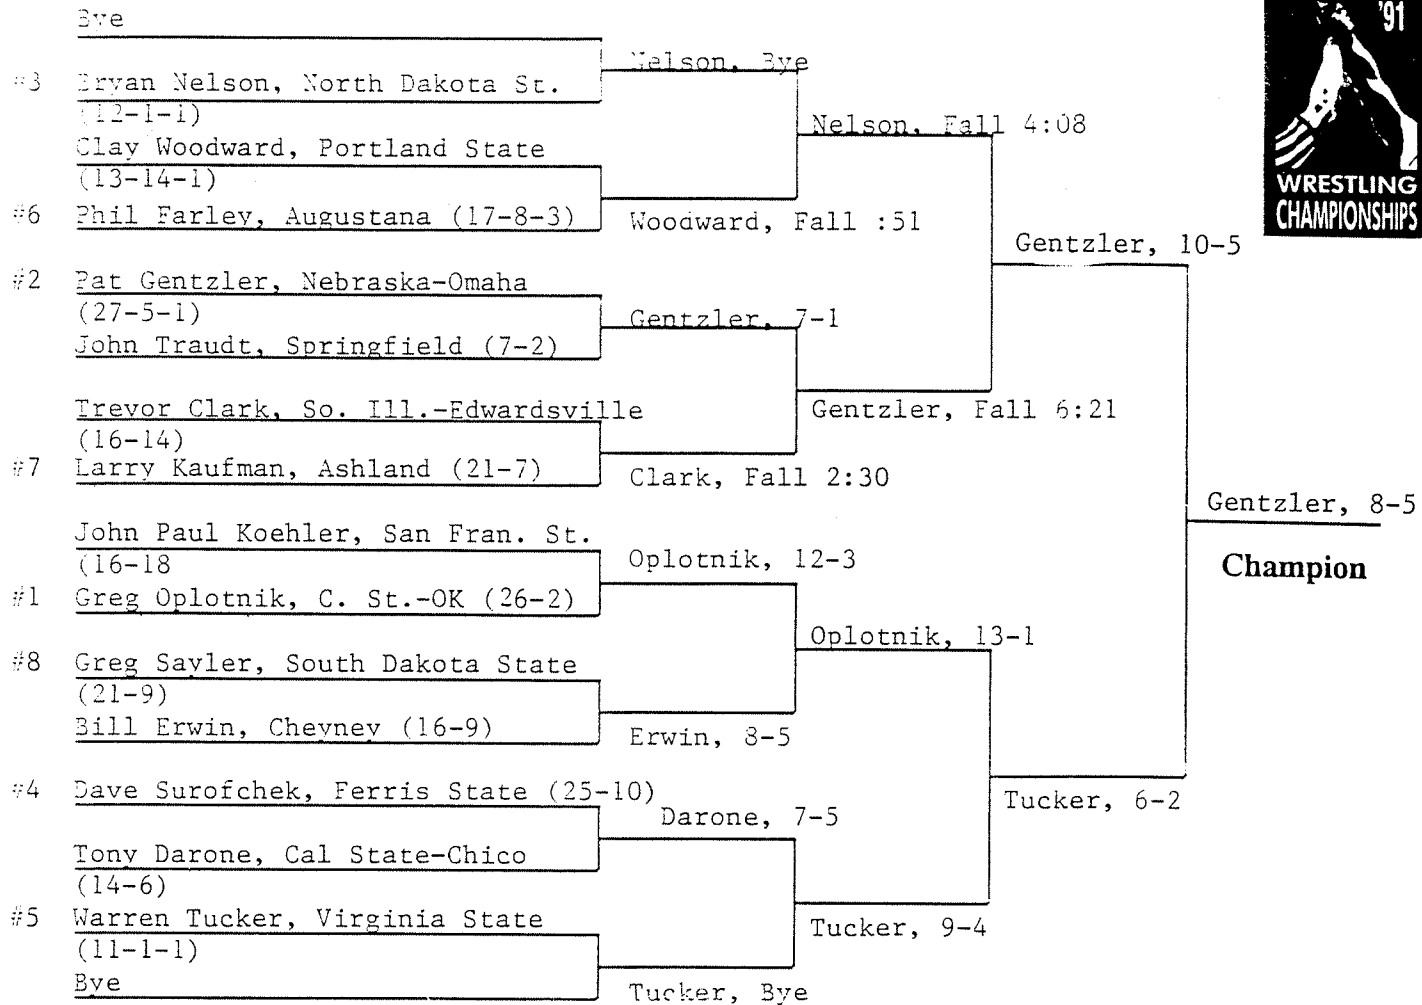

1991 NCAA DIVISION II WRESTLING CHAMPIONSHIPS

Opening Round   Quarterfinals   Semifinals   Finals