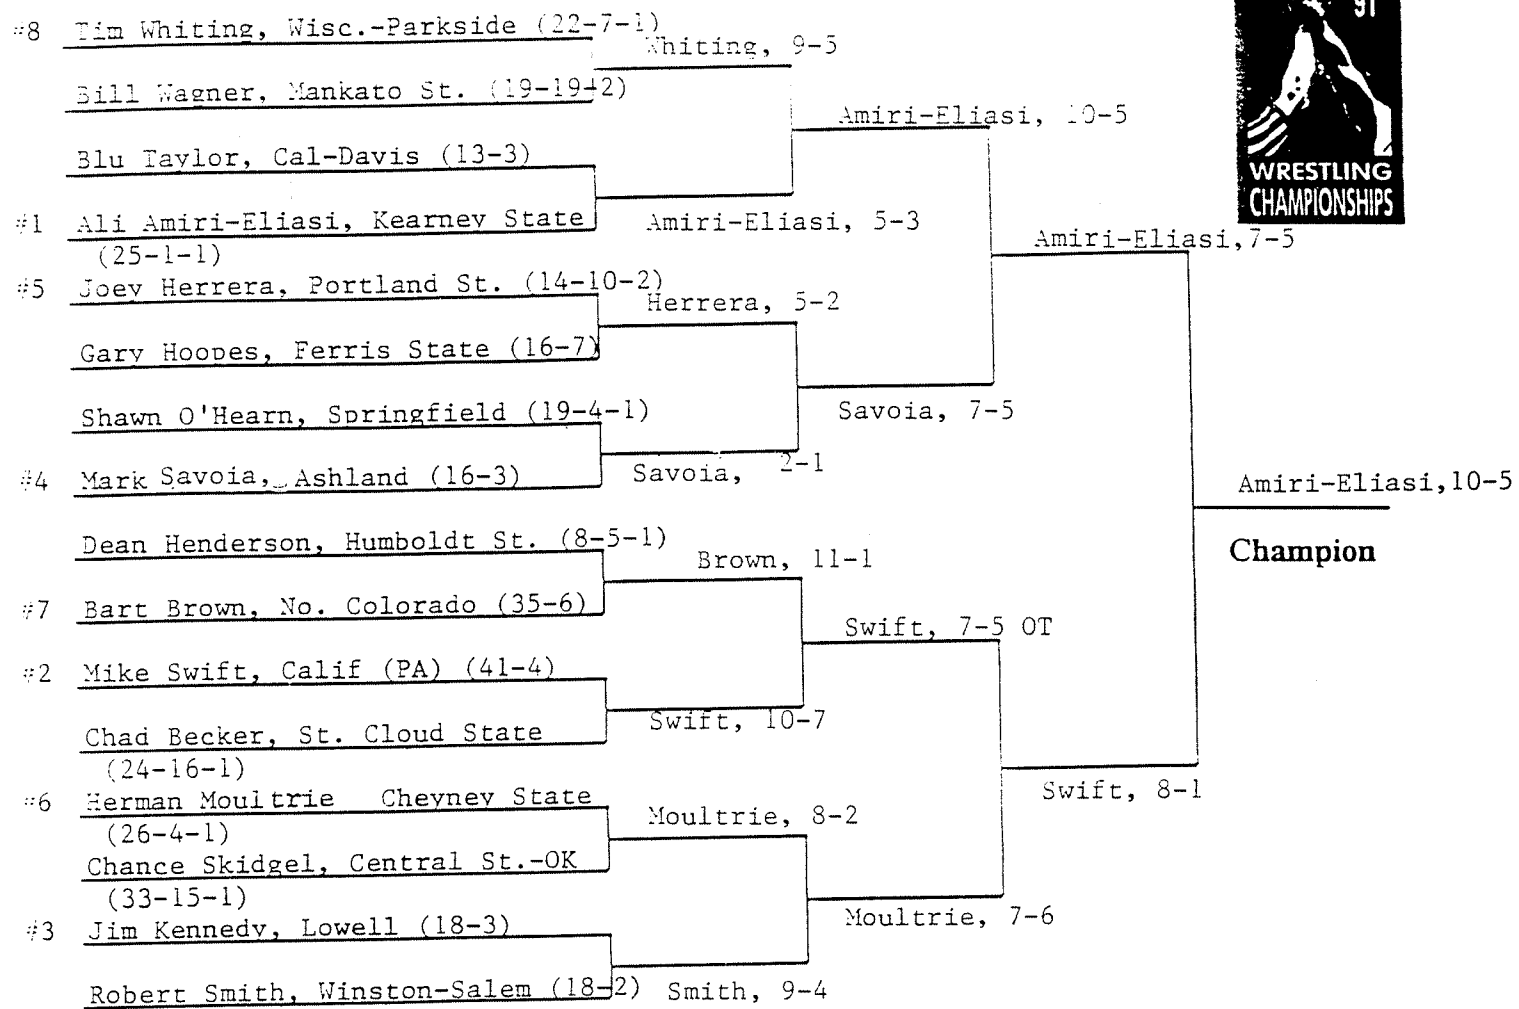

1991 NCAA DIVISION II WRESTLING CHAMPIONSHIPS

Opening Round   Quarterfinals   Semifinals   Finals