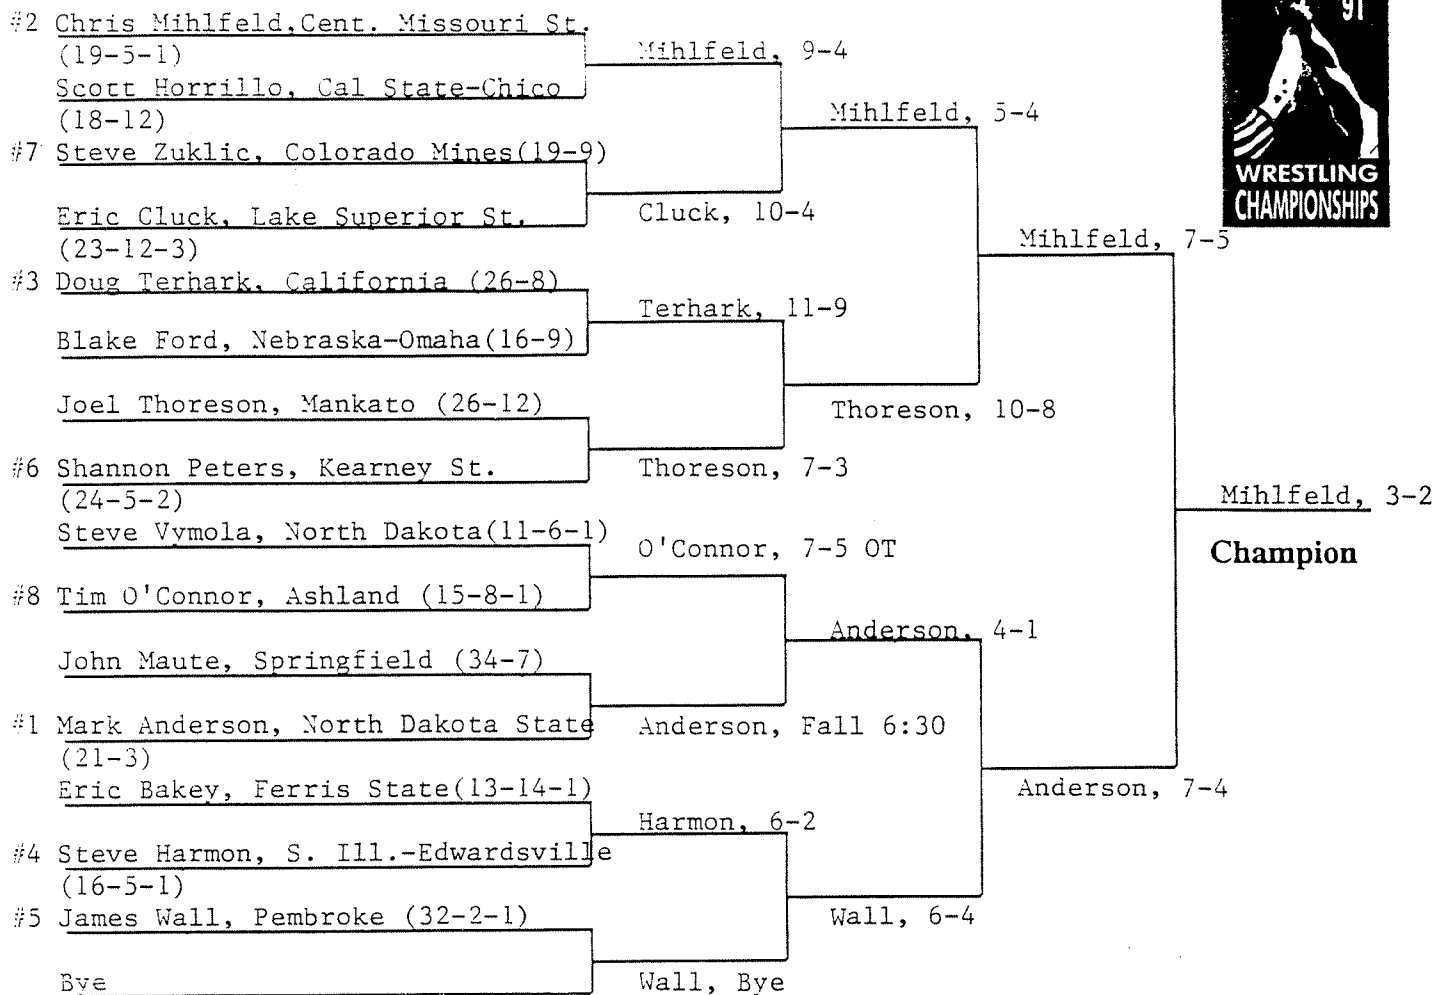

1991 NCAA DIVISION II WRESTLING CHAMPIONSHIPS

Opening Round   Quarterfinals   Semifinals   Finals