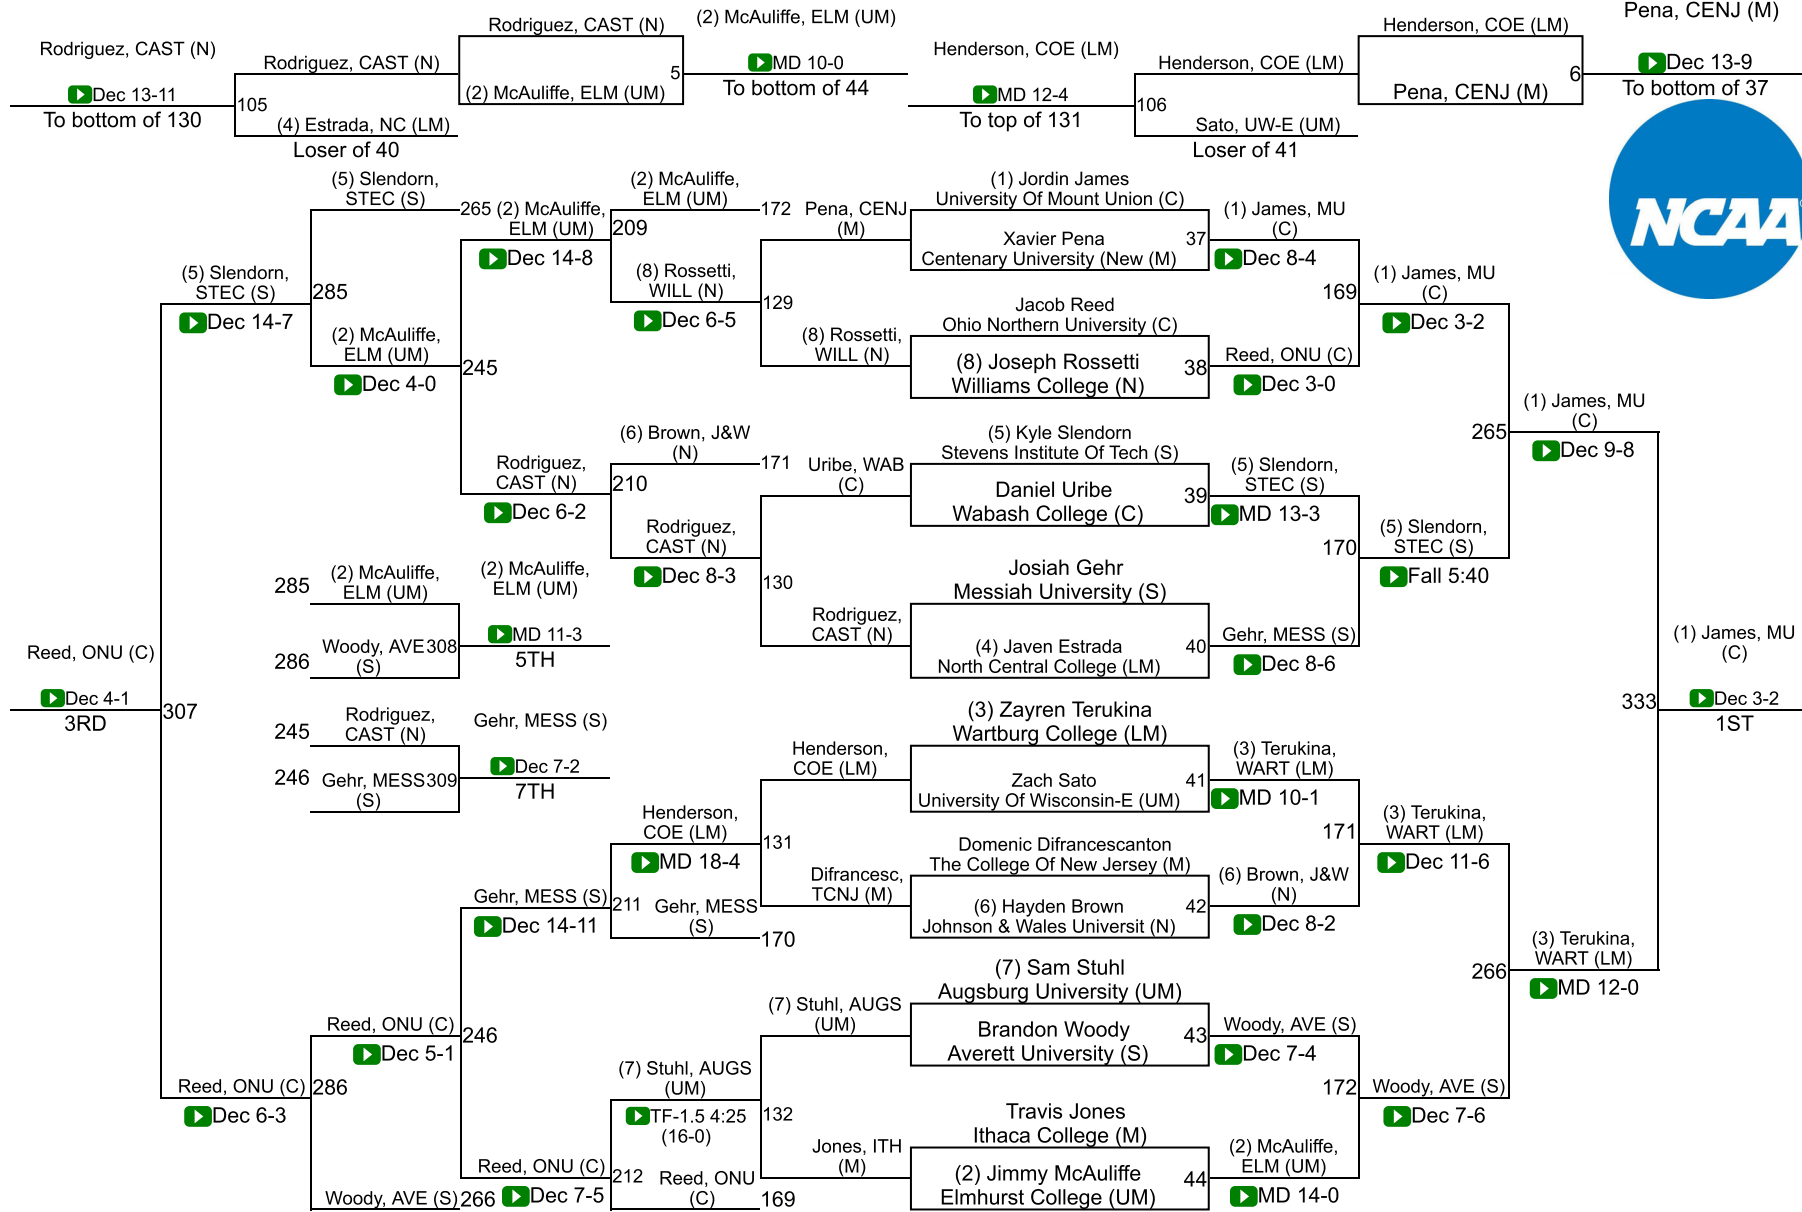

2022 NCAA Division III Wrestling Championships

125

Saturday Morning Session III	Friday Night Session II	Friday Morning Session I	Fri Night Session II	Sat Morn Session III	Saturday Night Session IV
-------------------------------------	--------------------------------	---------------------------------	-----------------------------	-----------------------------	----------------------------------

2022 NCAA Division III Wrestling Championships

141

Saturday Morning Session III	Friday Night Session II	Friday Morning Session I	Fri Night Session II	Sat Morn Session III	Saturday Night Session IV
------------------------------	-------------------------	--------------------------	----------------------	----------------------	---------------------------