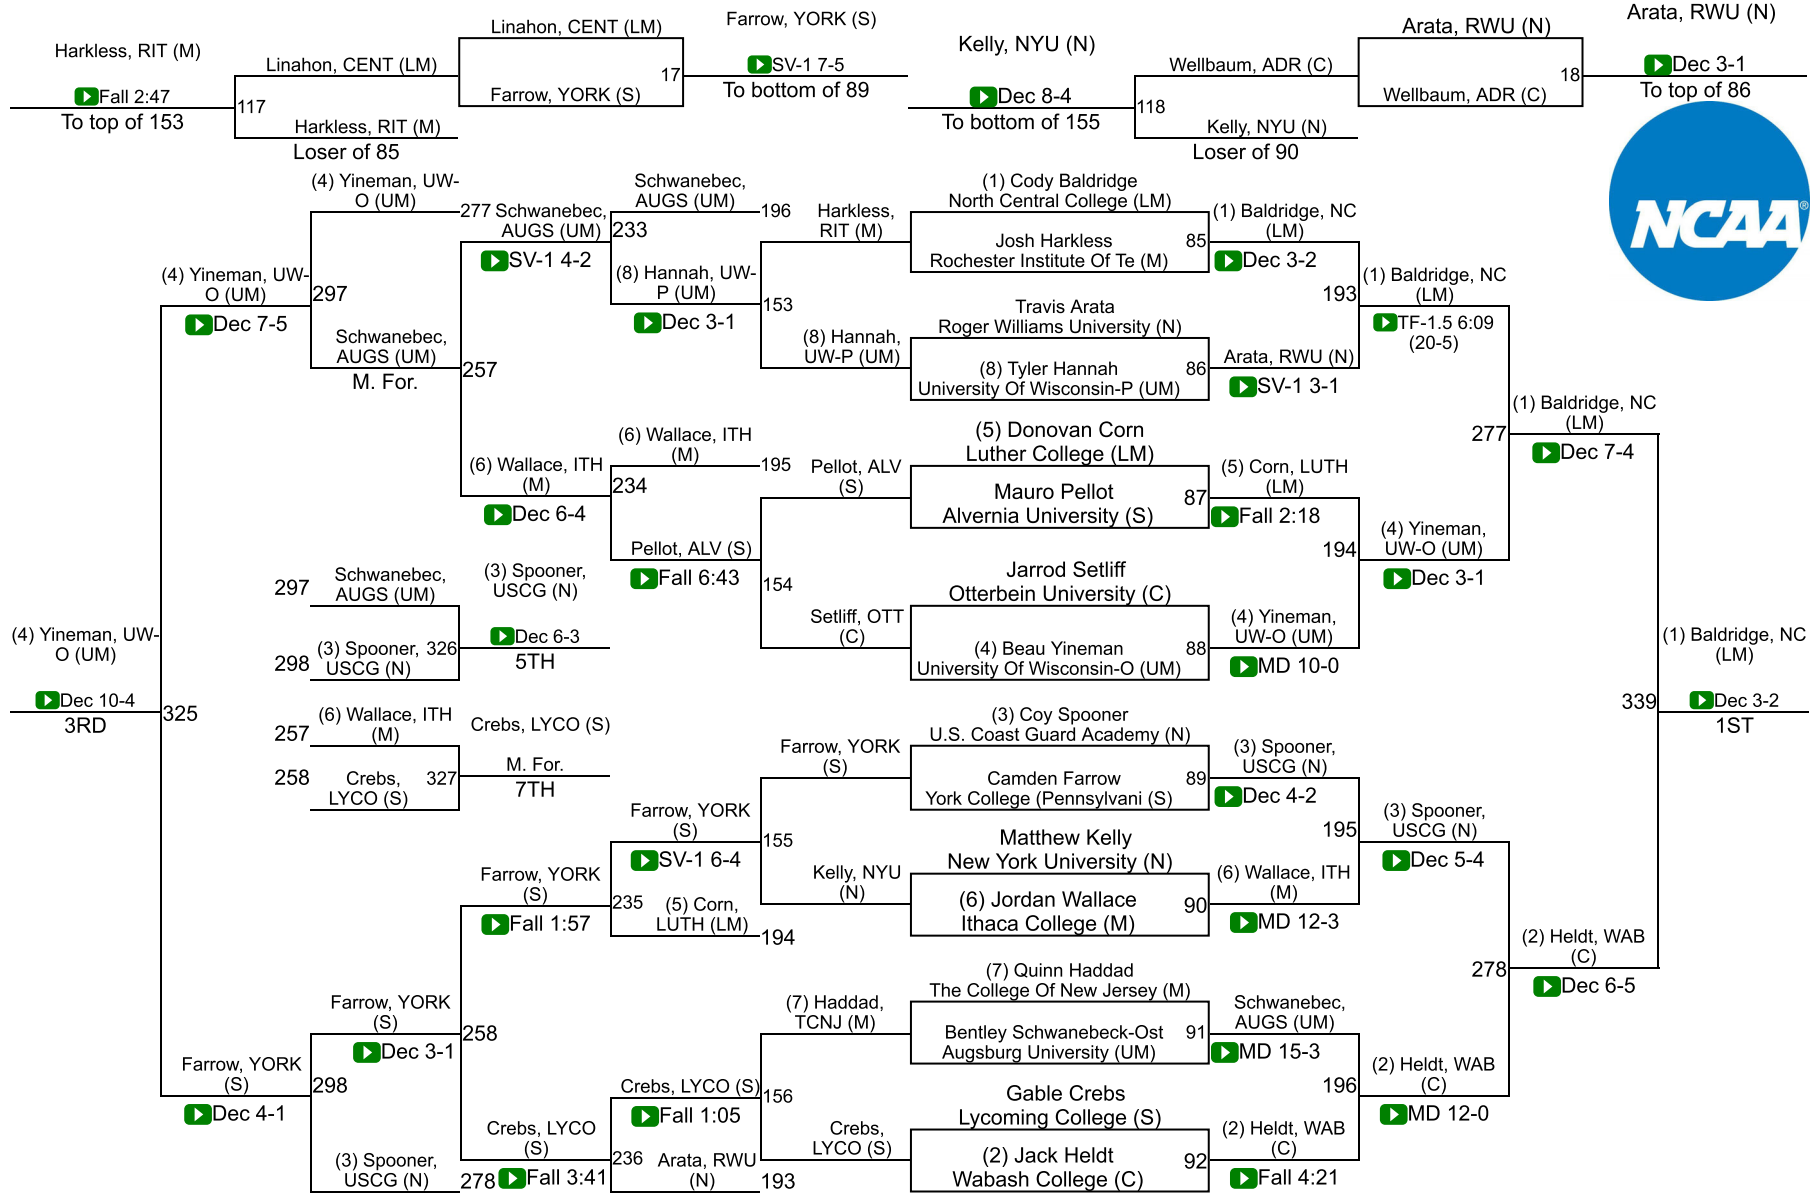

2022 NCAA Division III Wrestling Championships

197

Saturday Morning Session III	Friday Night Session II	Friday Morning Session I	Fri Night Session II	Sat Morn Session III	Saturday Night Session IV