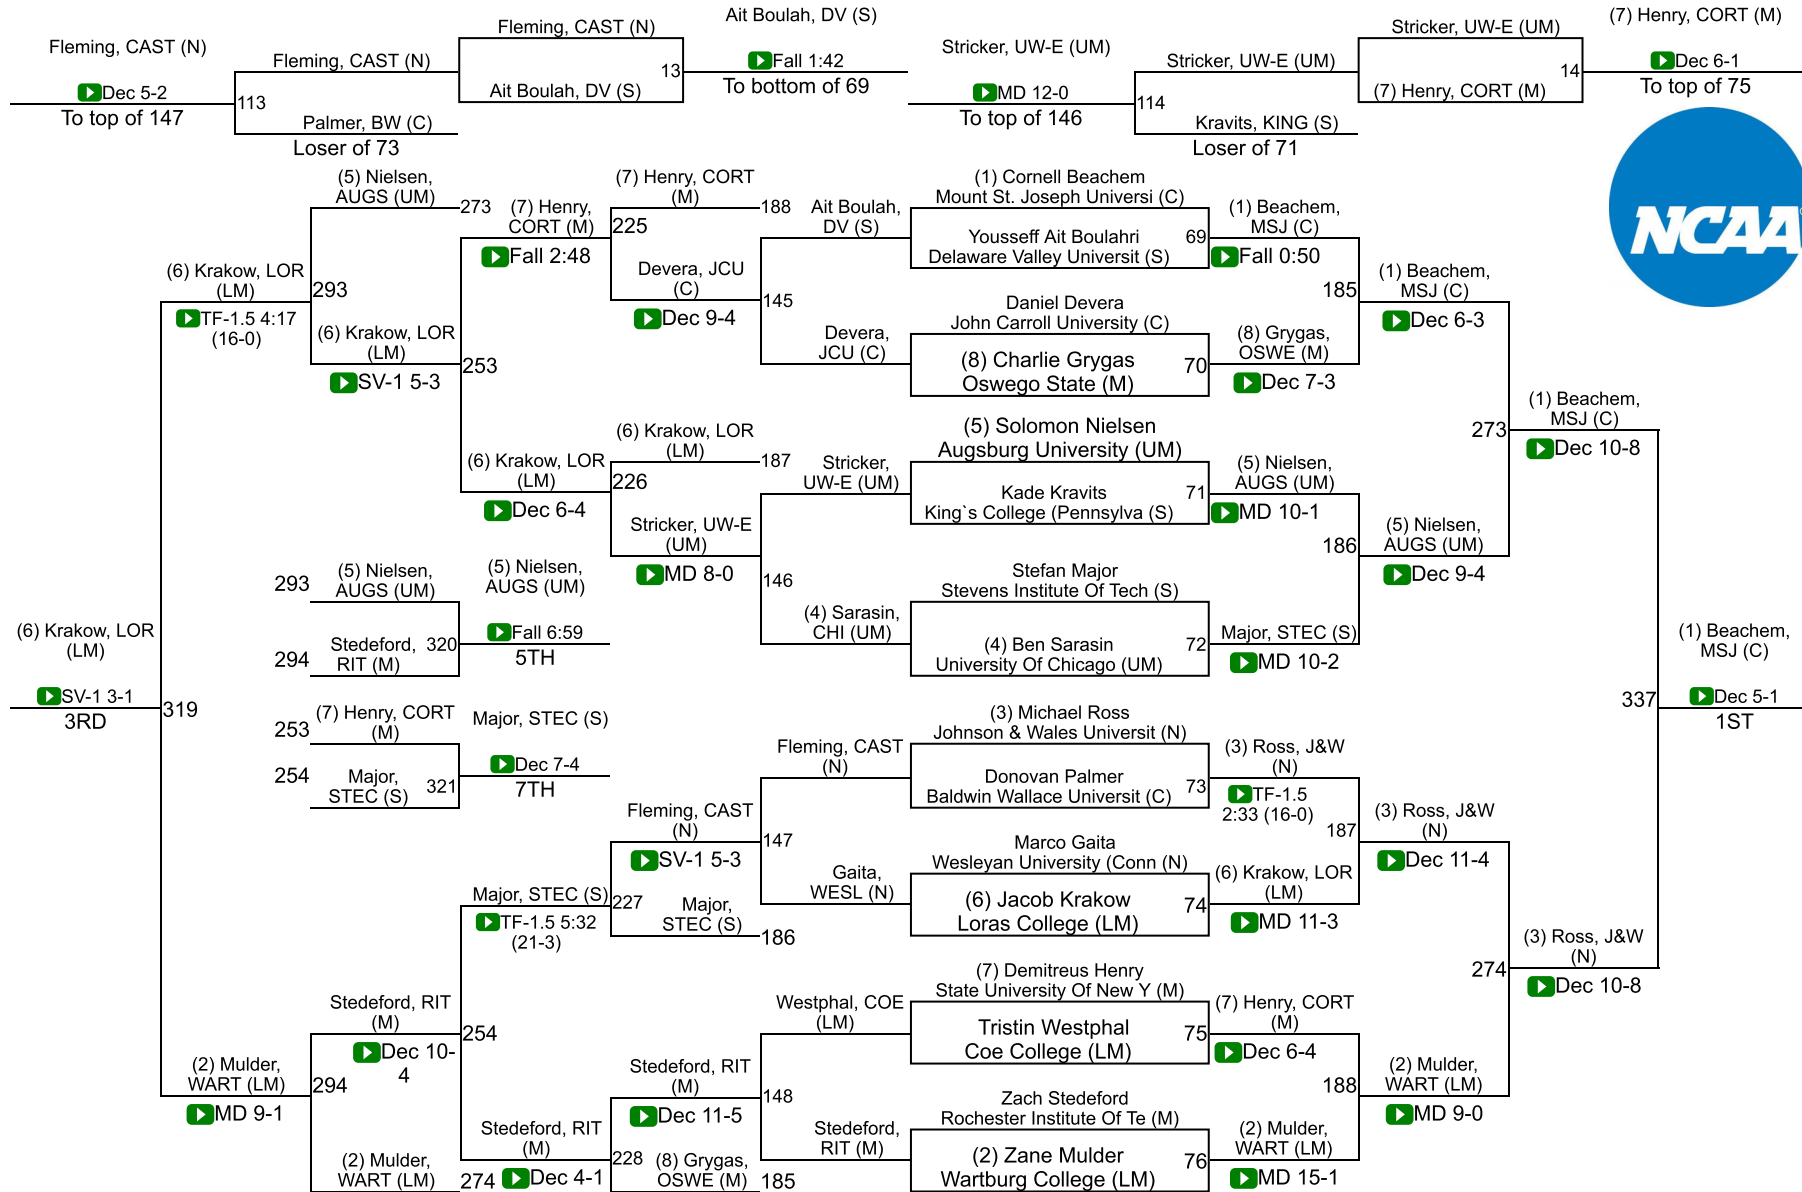

2022 NCAA Division III Wrestling Championships

174

Saturday Morning Session III	Friday Night Session II	Friday Morning Session I	Fri Night Session II	Sat Morn Session III	Saturday Night Session IV