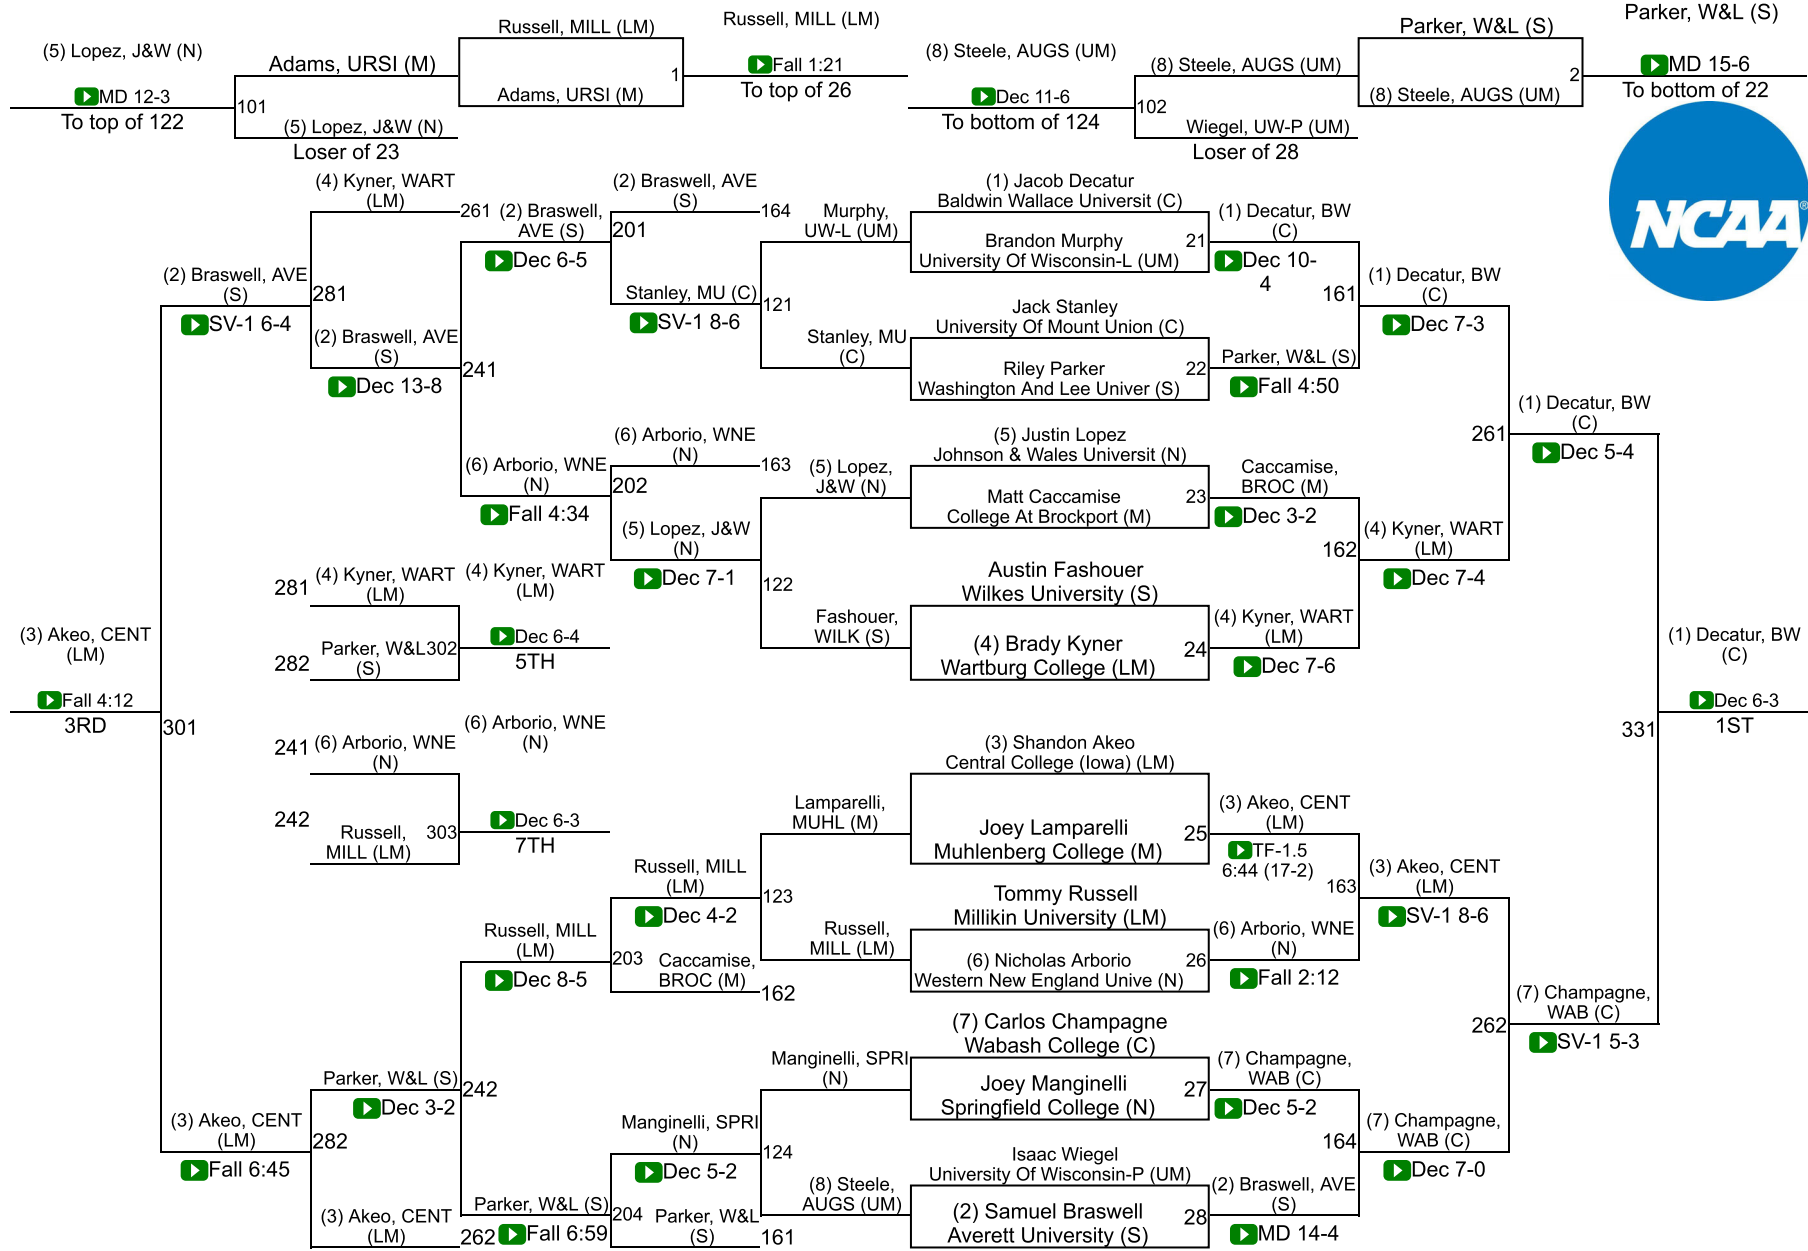

2022 NCAA Division III Wrestling Championships

125

Saturday Morning Session III	Friday Night Session II	Friday Morning Session I	Fri Night Session II	Sat Morn Session III	Saturday Night Session IV