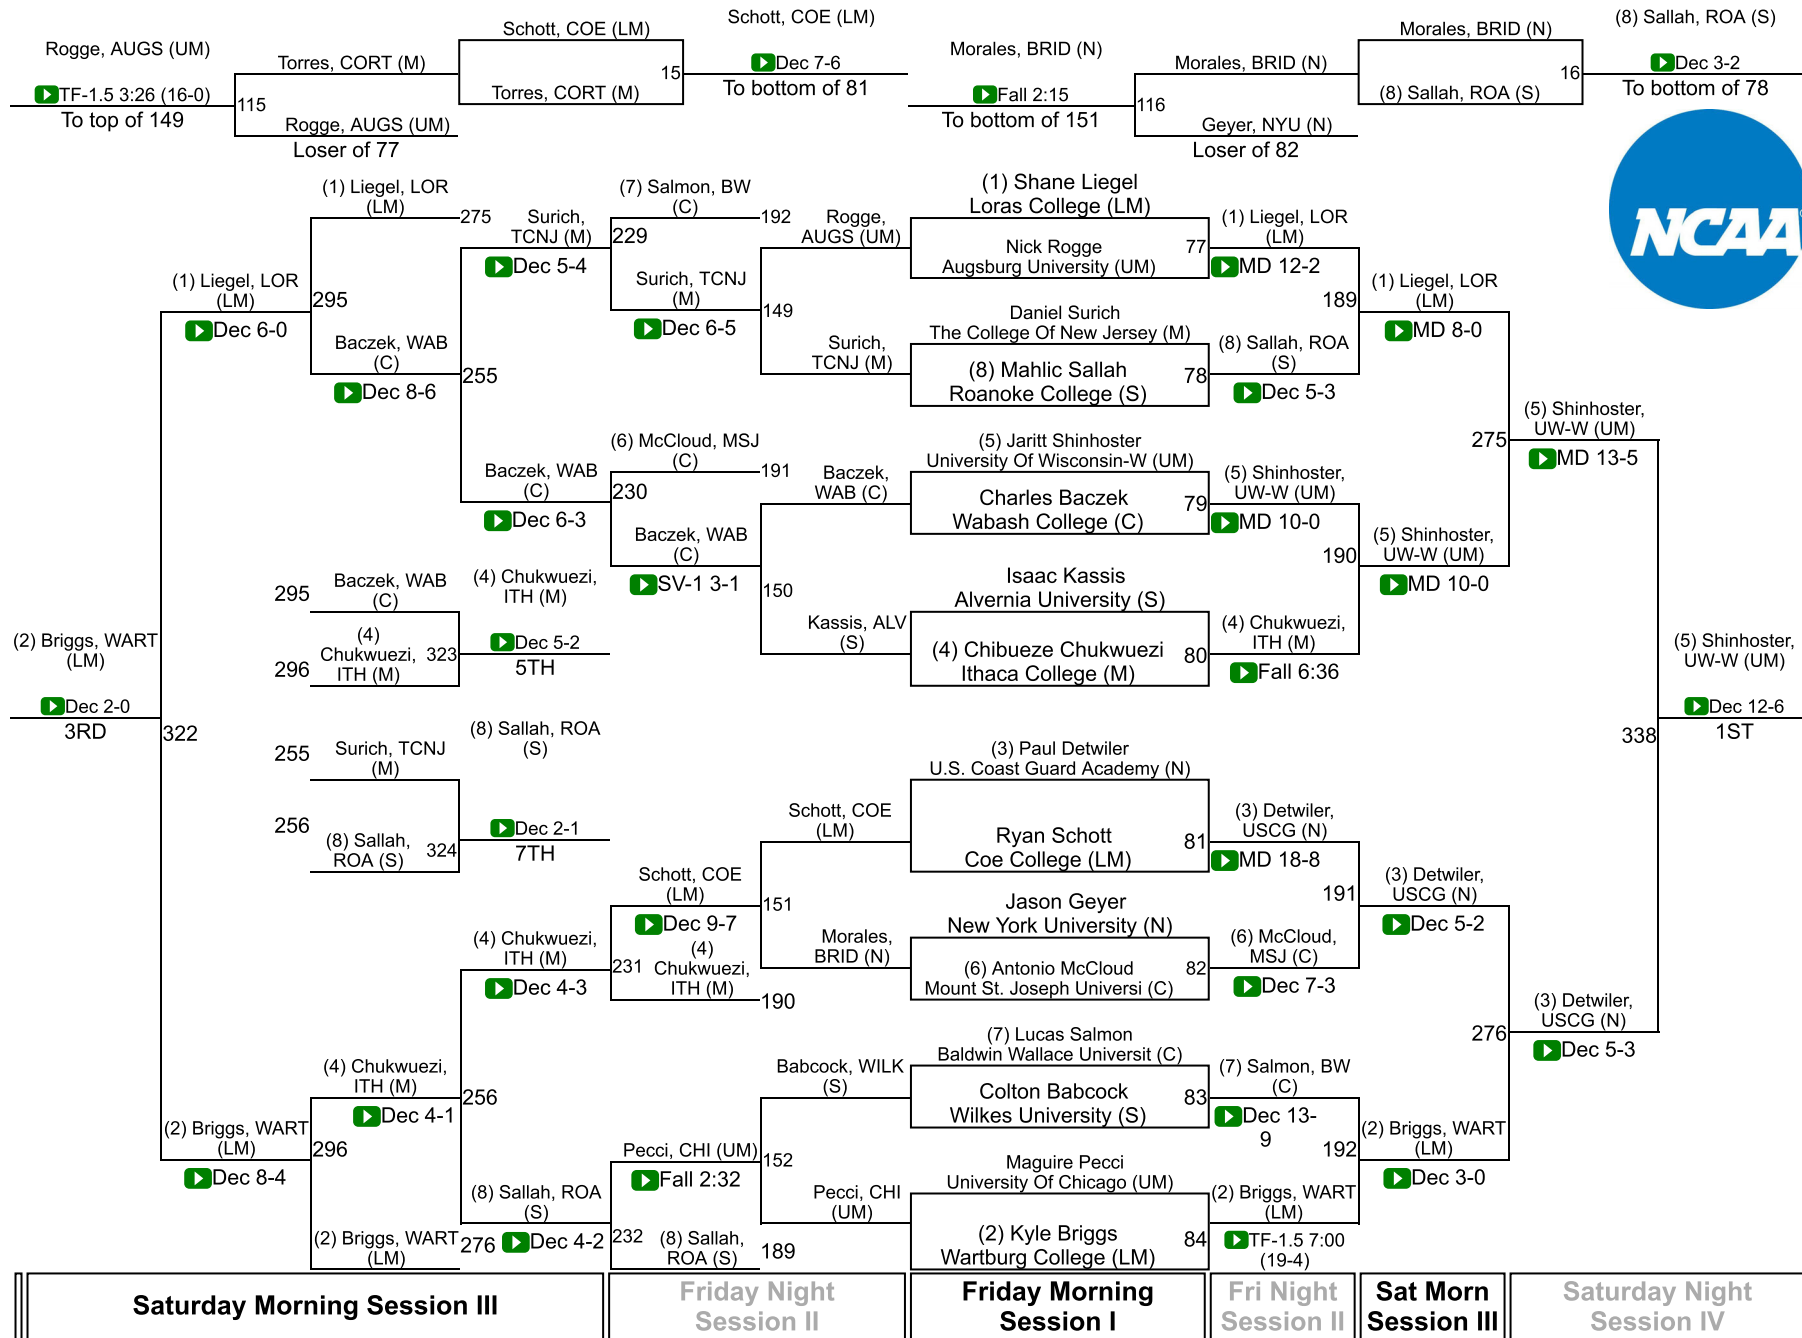

2022 NCAA Division III Wrestling Championships

184