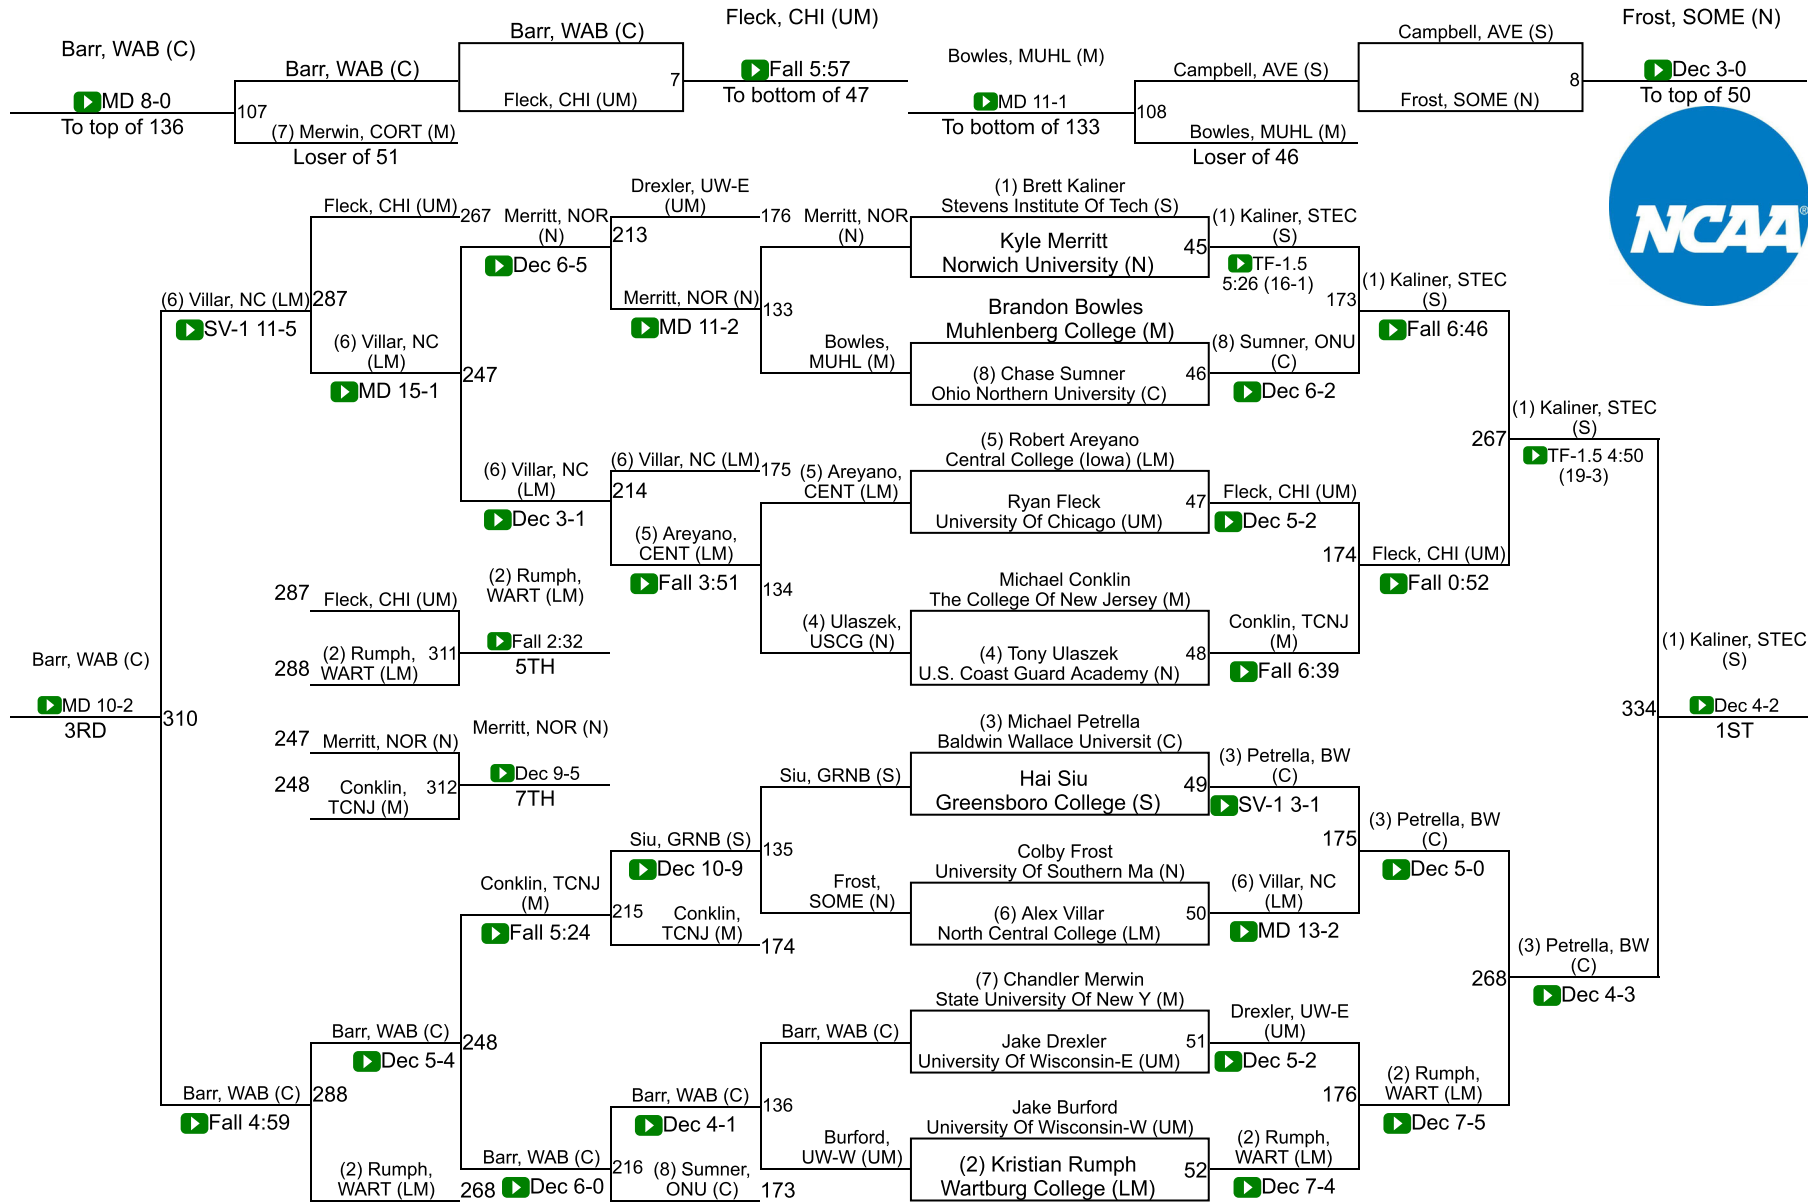

2022 NCAA Division III Wrestling Championships

141

Saturday Morning Session III	Friday Night Session II	Friday Morning Session I	Fri Night Session II	Sat Morn Session III	Saturday Night Session IV
------------------------------	-------------------------	--------------------------	----------------------	----------------------	---------------------------

2022 NCAA Division III Wrestling Championships

149

Saturday Morning Session III	Friday Night Session II	Friday Morning Session I	Fri Night Session II	Sat Morn Session III	Saturday Night Session IV
------------------------------	-------------------------	--------------------------	----------------------	----------------------	---------------------------