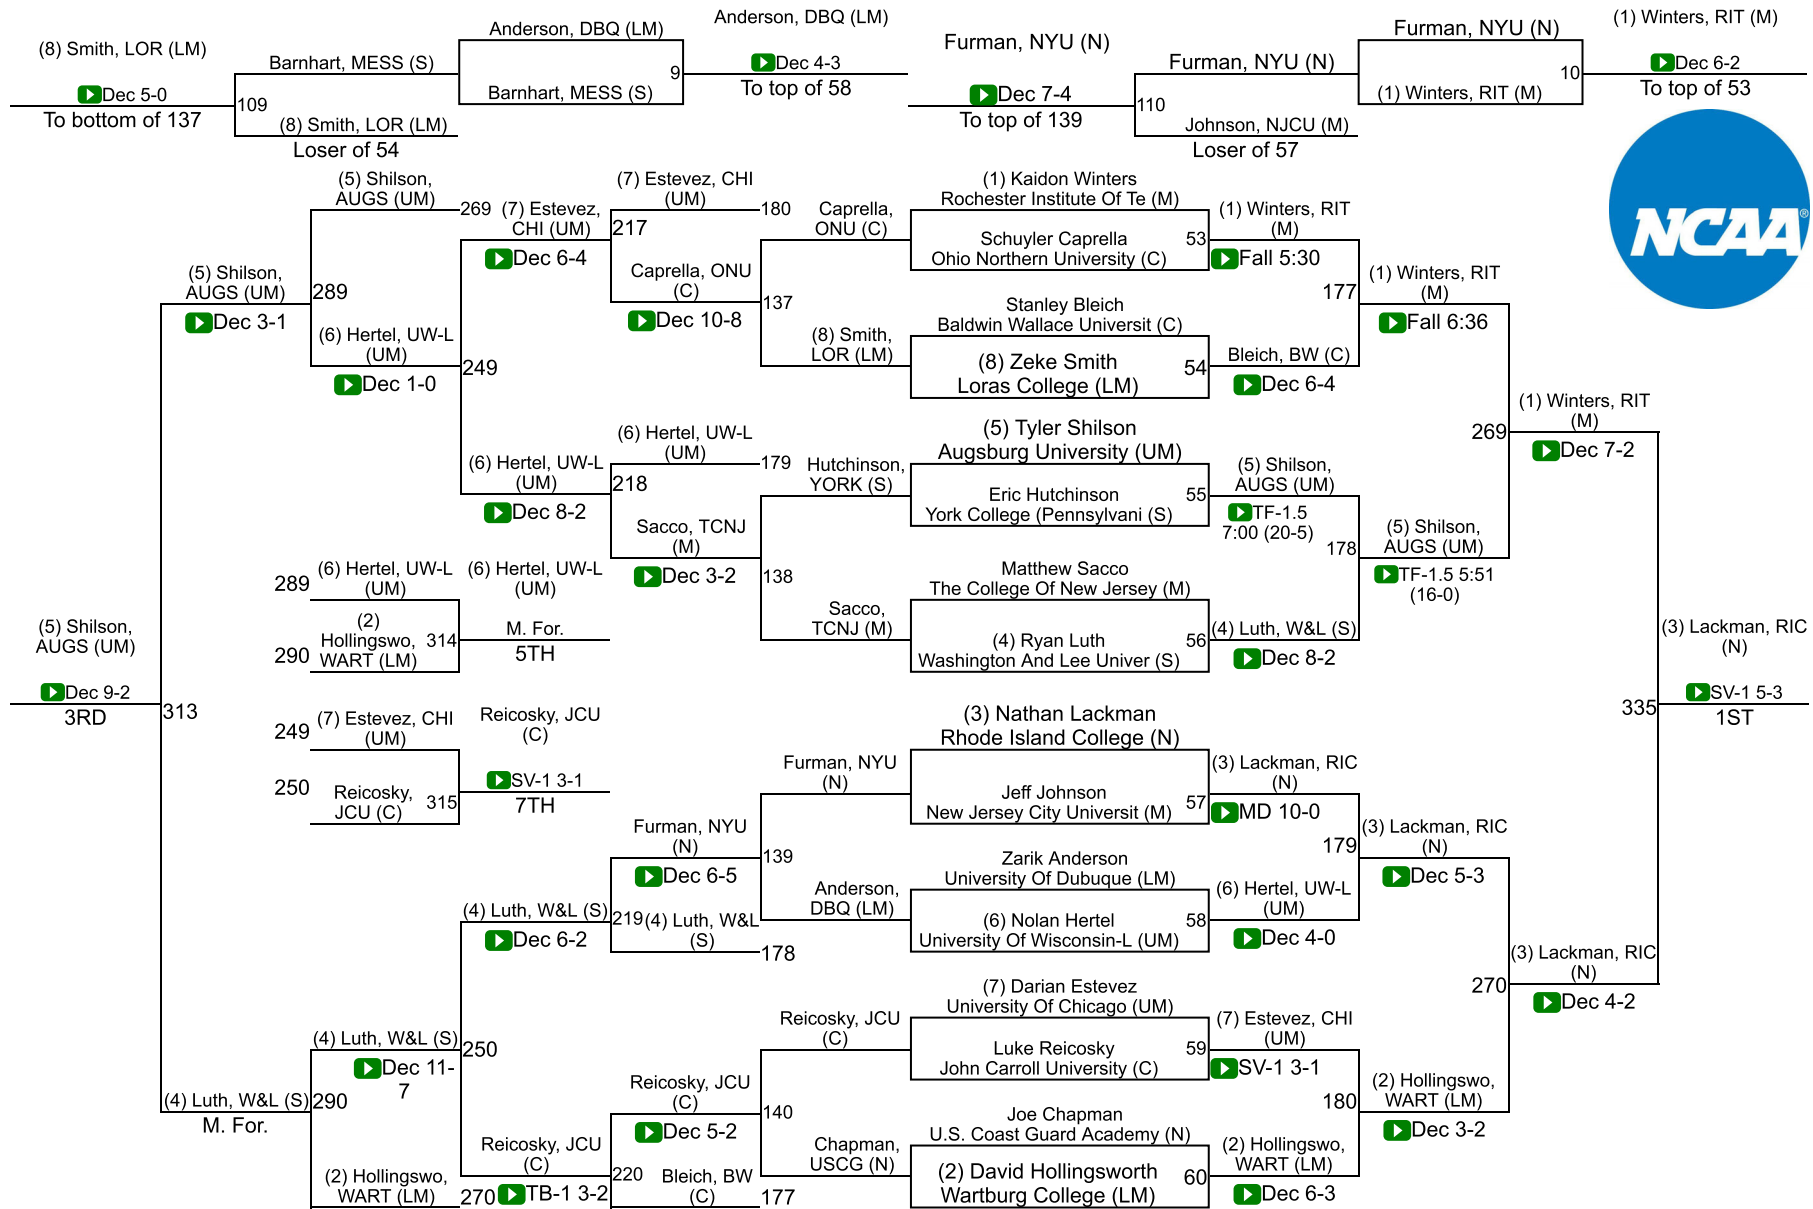

2022 NCAA Division III Wrestling Championships

149

Saturday Morning Session III	Friday Night Session II	Friday Morning Session I	Fri Night Session II	Sat Morn Session III	Saturday Night Session IV
------------------------------	-------------------------	--------------------------	----------------------	----------------------	---------------------------

2022 NCAA Division III Wrestling Championships

157

Saturday Morning Session III	Friday Night Session II	Friday Morning Session I	Fri Night Session II	Sat Morn Session III	Saturday Night Session IV
------------------------------	-------------------------	--------------------------	----------------------	----------------------	---------------------------