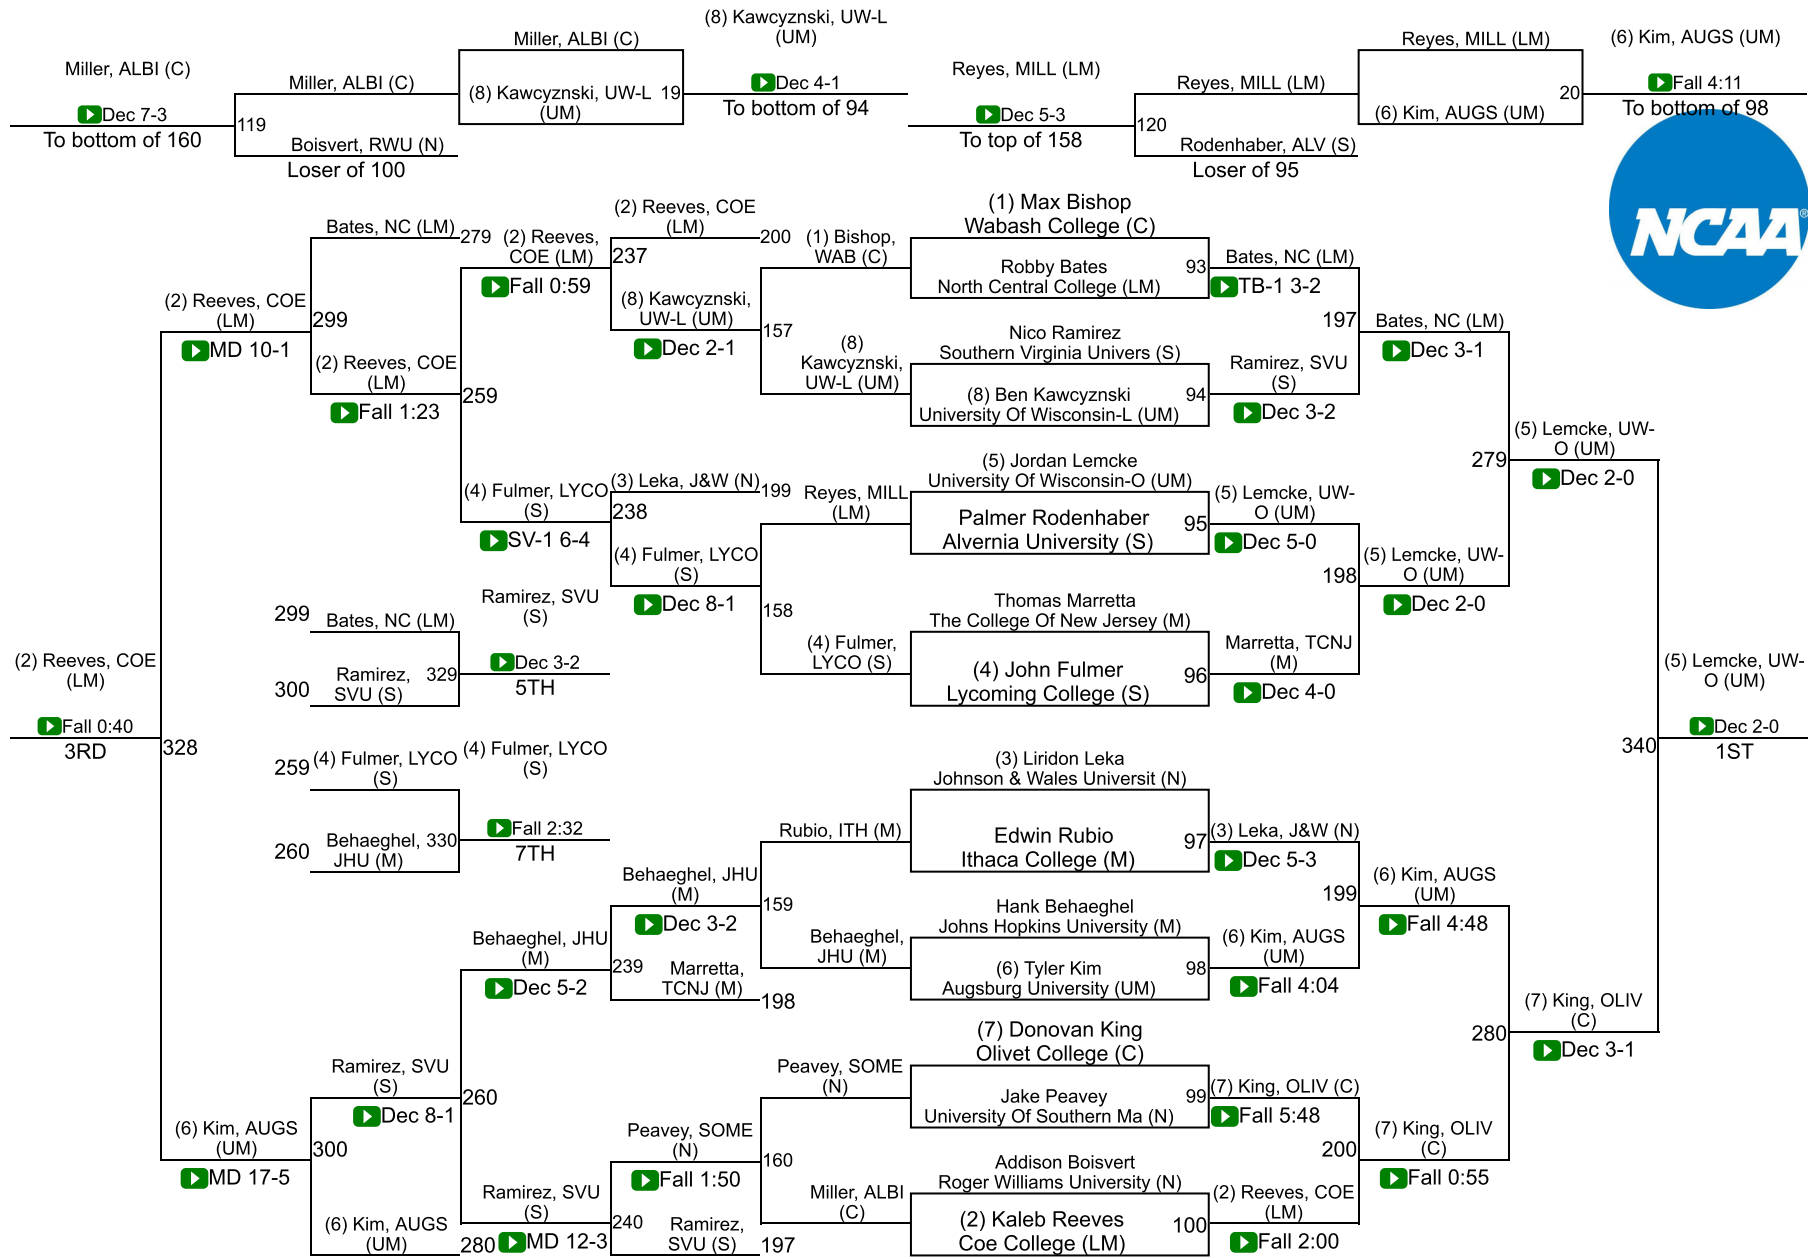

2022 NCAA Division III Wrestling Championships

184

2022 NCAA Division III Wrestling Championships

197

Saturday Morning Session III	Friday Night Session II	Friday Morning Session I	Fri Night Session II	Sat Morn Session III	Saturday Night Session IV
------------------------------	-------------------------	--------------------------	----------------------	----------------------	---------------------------

2022 NCAA Division III Wrestling Championships

285

Saturday Morning Session III	Friday Night Session II	Friday Morning Session I	Fri Night Session II	Sat Morn Session III	Saturday Night Session IV
------------------------------	-------------------------	--------------------------	----------------------	----------------------	---------------------------