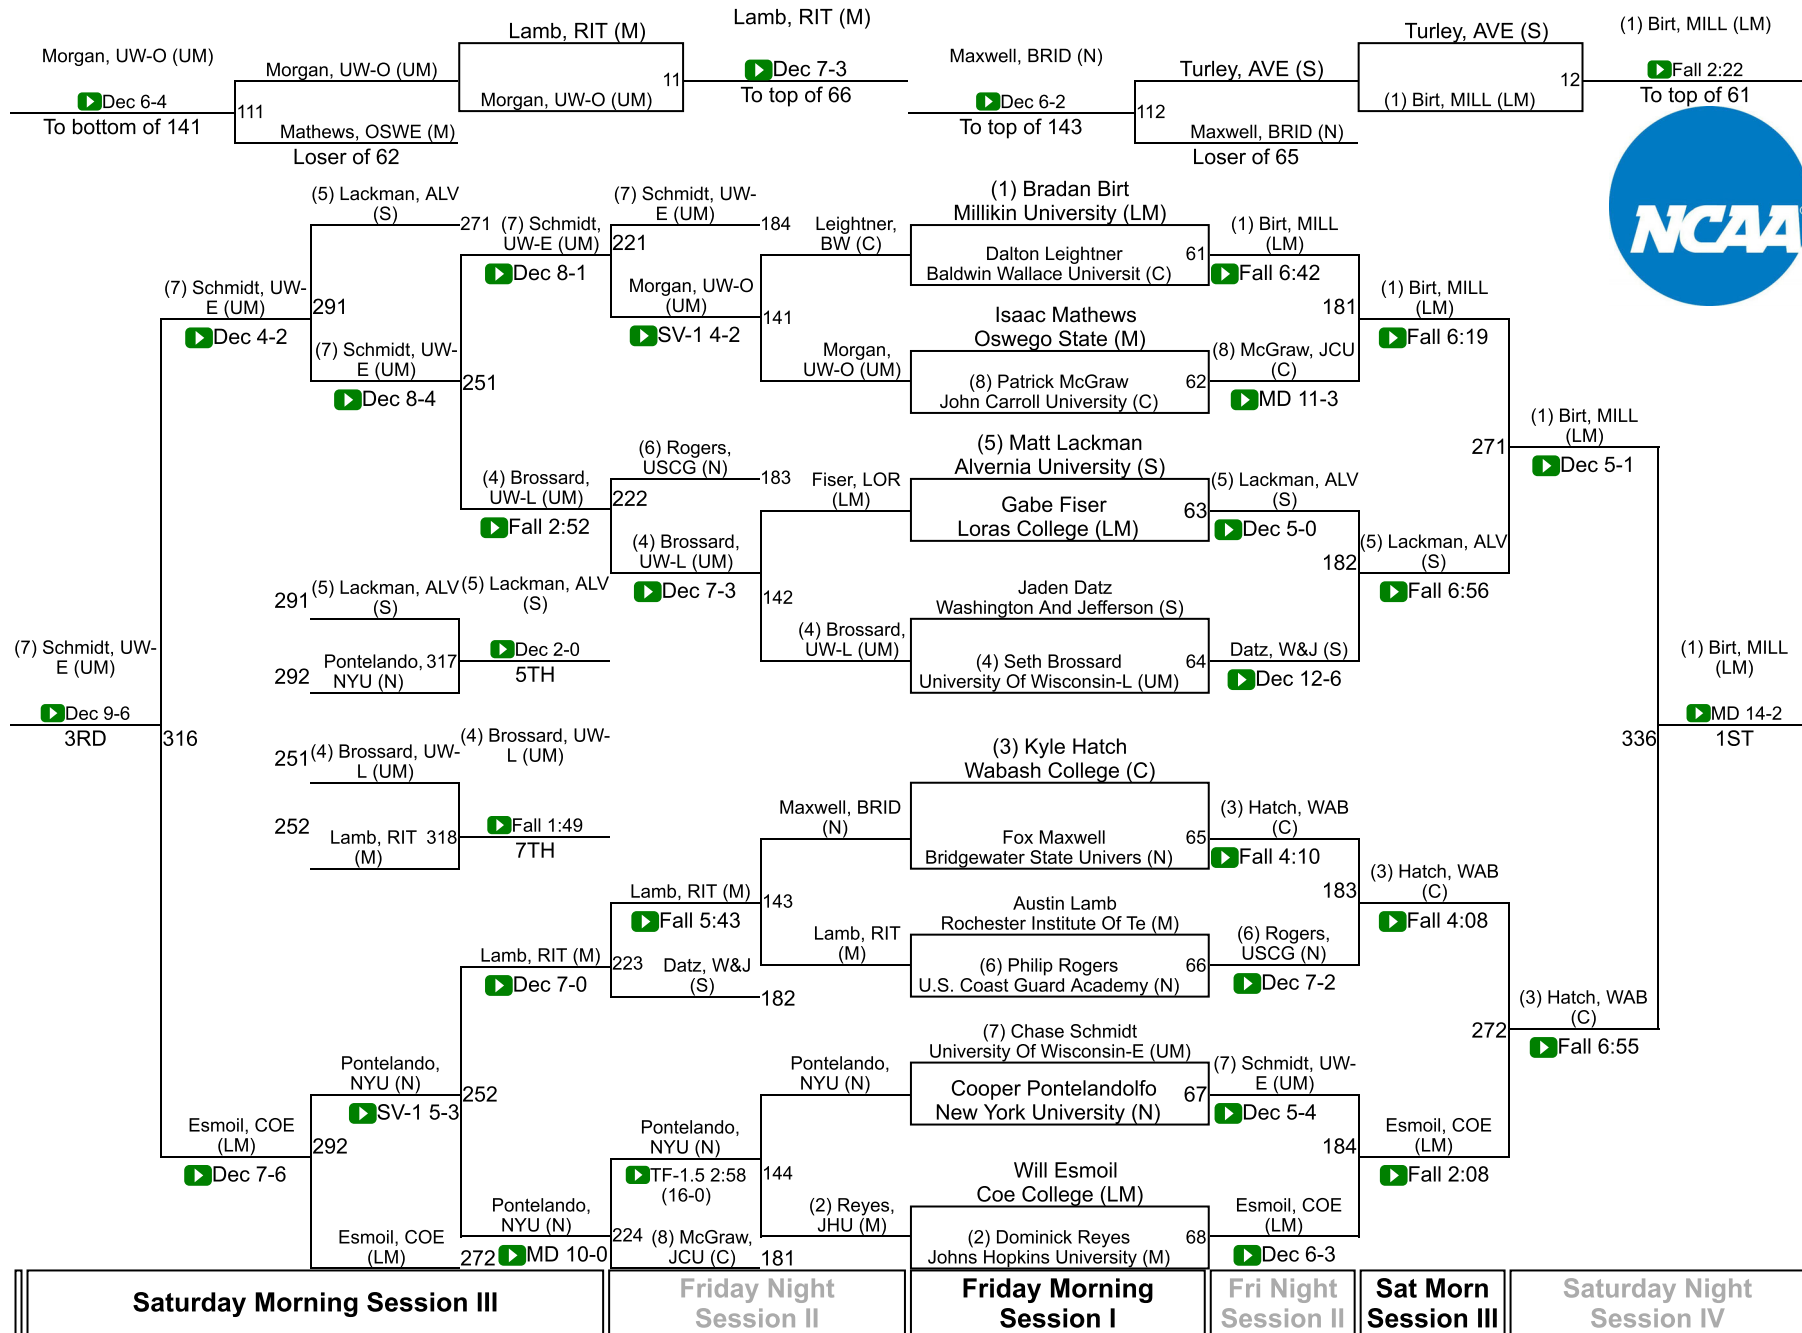

2022 NCAA Division III Wrestling Championships

165